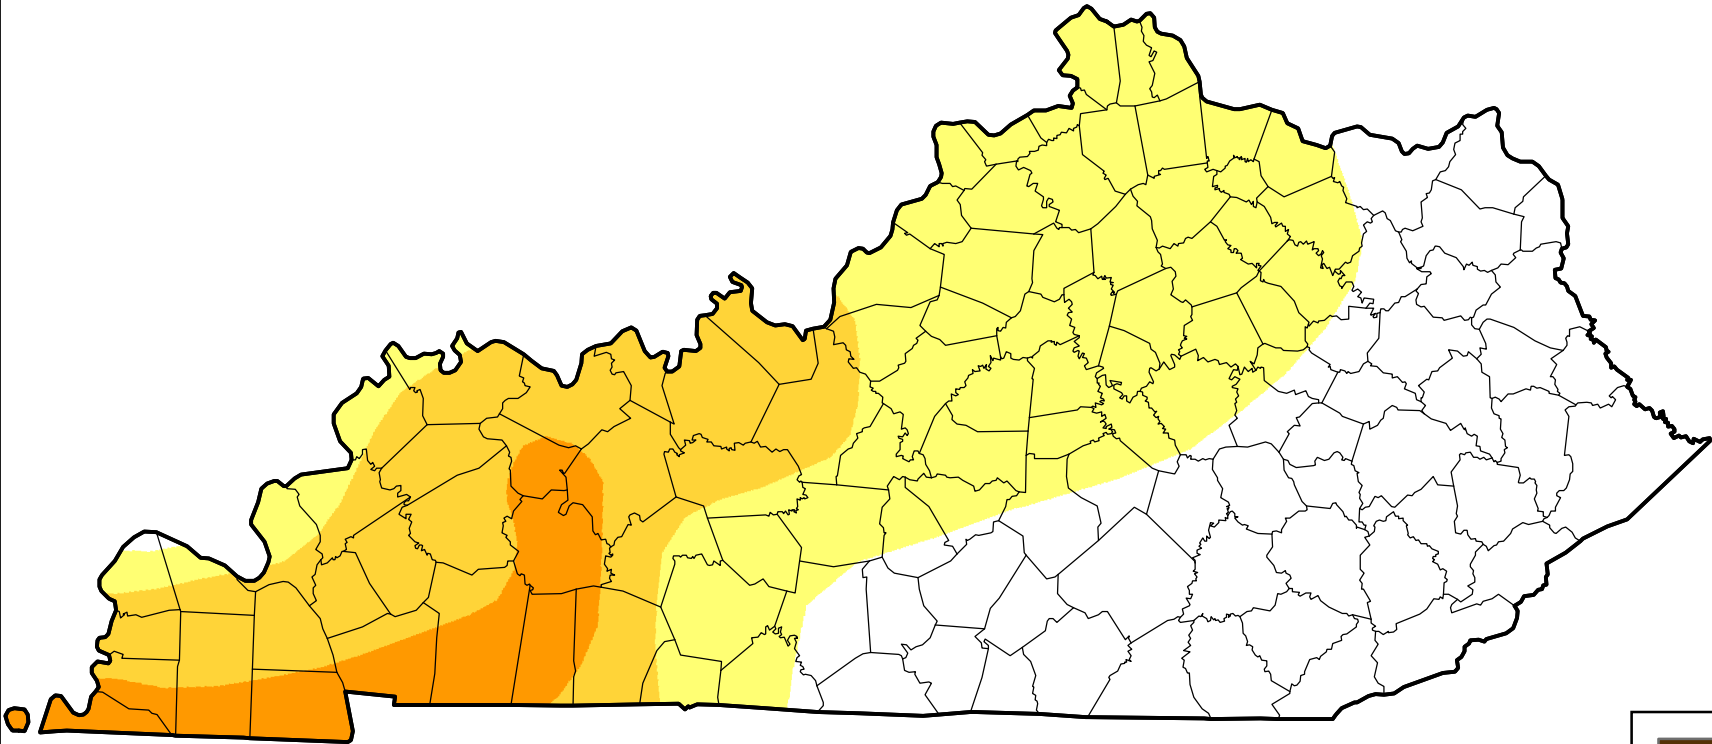

U.S. Drought Monitor Class Change - Kentucky

52 Week

January 11, 2011
compared to
January 14, 2010

droughtmonitor.unl.edu

-  5 Class Degradation
-  4 Class Degradation
-  3 Class Degradation
-  2 Class Degradation
-  1 Class Degradation
-  No Change
-  1 Class Improvement
-  2 Class Improvement
-  3 Class Improvement
-  4 Class Improvement
-  5 Class Improvement