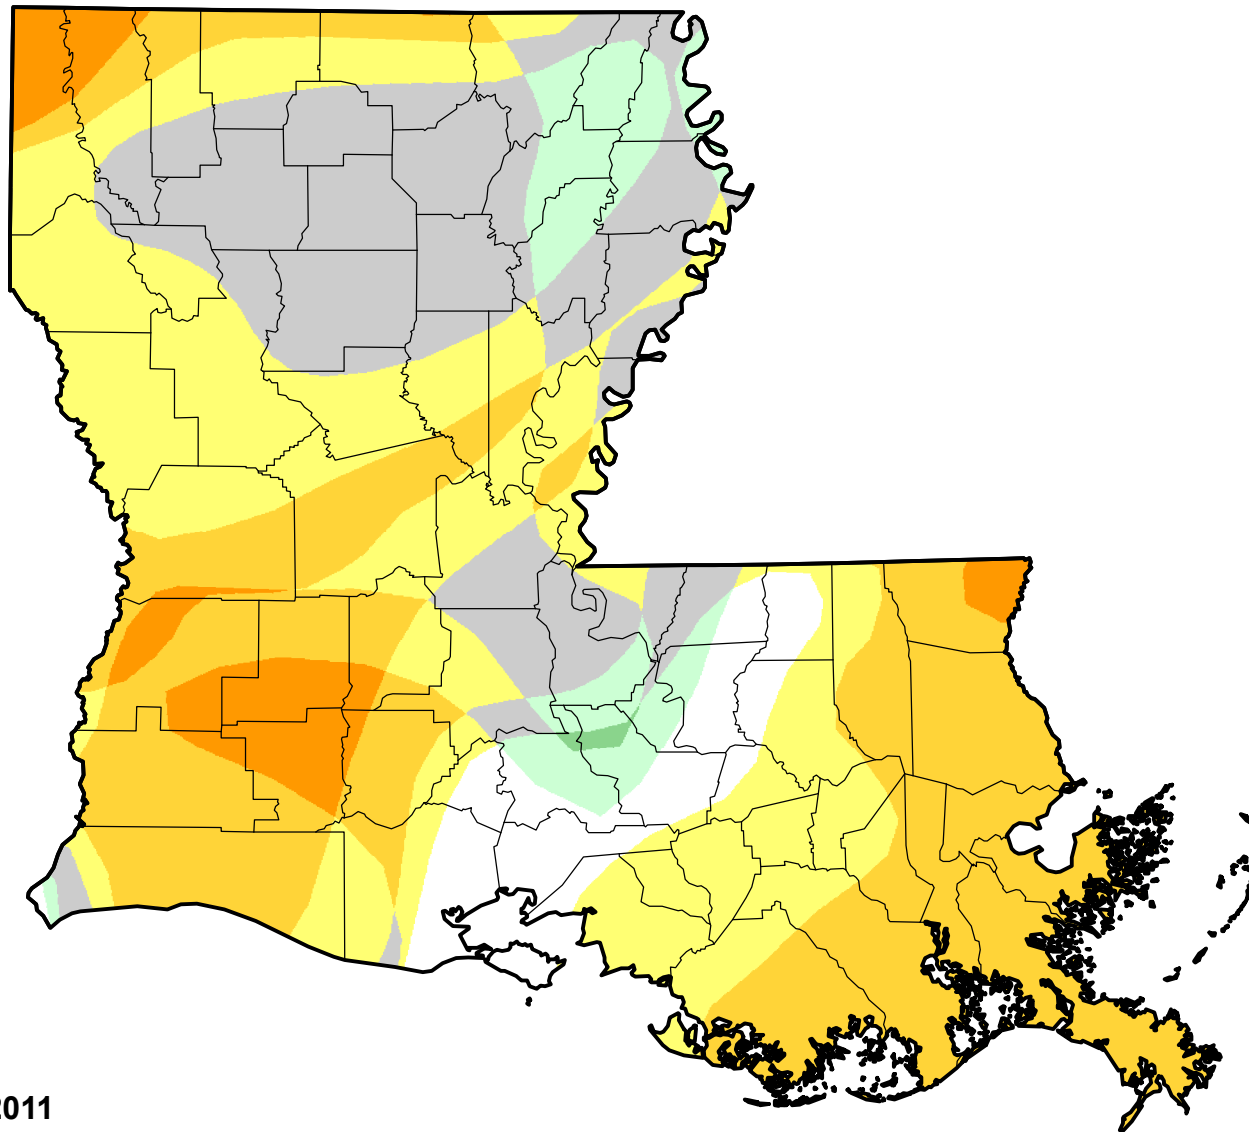

U.S. Drought Monitor Class Change - Louisiana

26 Week

January 11, 2011
compared to
July 15, 2010

droughtmonitor.unl.edu

-  5 Class Degradation
-  4 Class Degradation
-  3 Class Degradation
-  2 Class Degradation
-  1 Class Degradation
-  No Change
-  1 Class Improvement
-  2 Class Improvement
-  3 Class Improvement
-  4 Class Improvement
-  5 Class Improvement