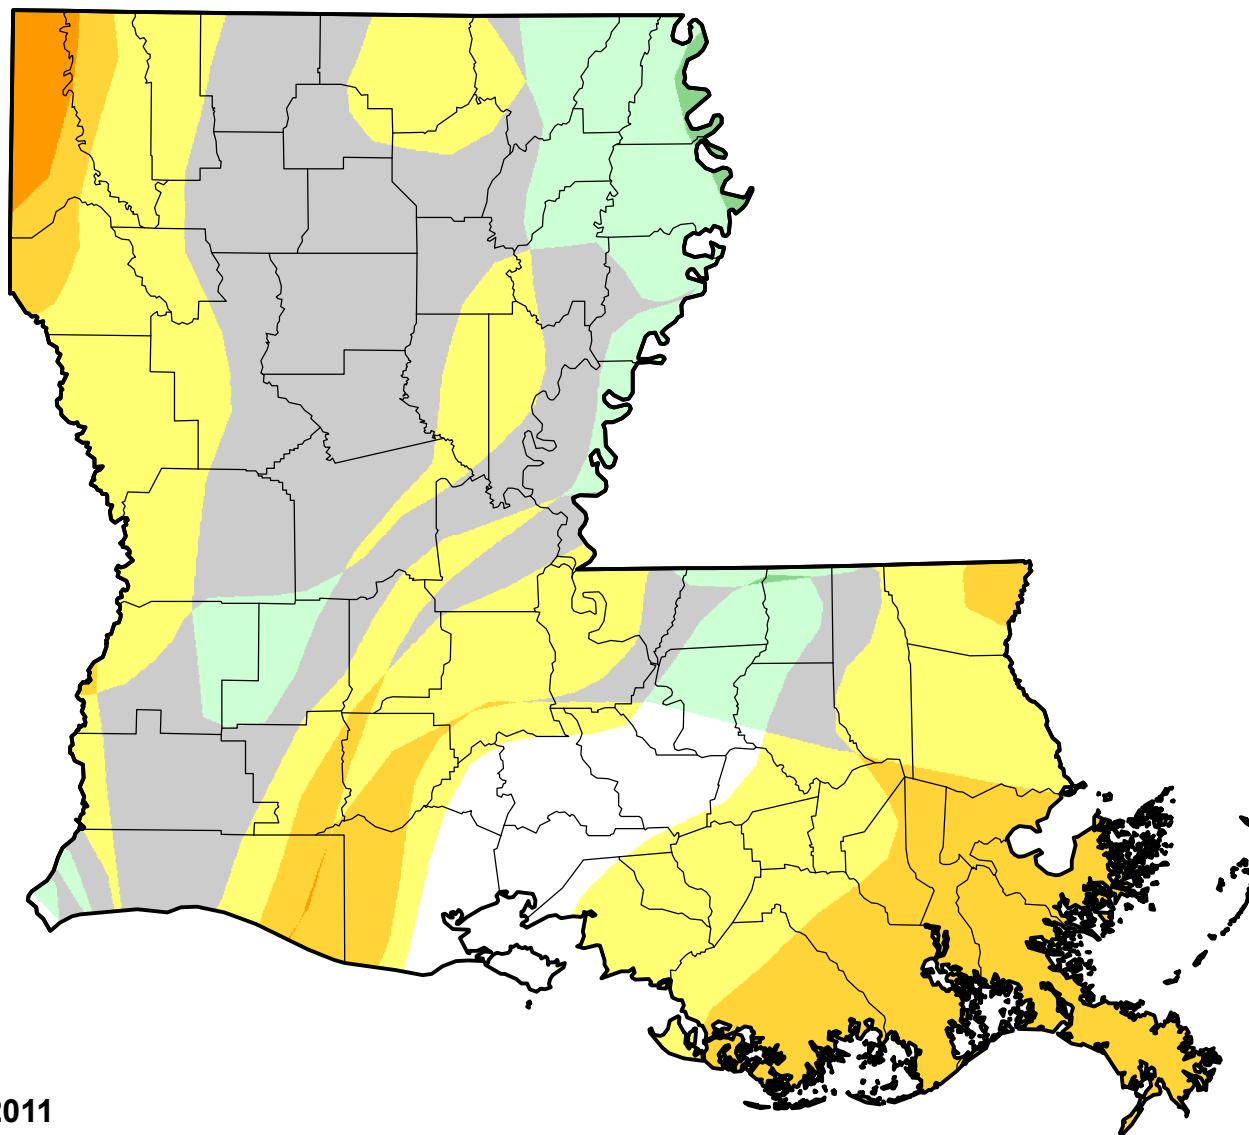

U.S. Drought Monitor Class Change - Louisiana

8 Week

January 11, 2011
compared to
November 18, 2010

droughtmonitor.unl.edu

-  5 Class Degradation
-  4 Class Degradation
-  3 Class Degradation
-  2 Class Degradation
-  1 Class Degradation
-  No Change
-  1 Class Improvement
-  2 Class Improvement
-  3 Class Improvement
-  4 Class Improvement
-  5 Class Improvement