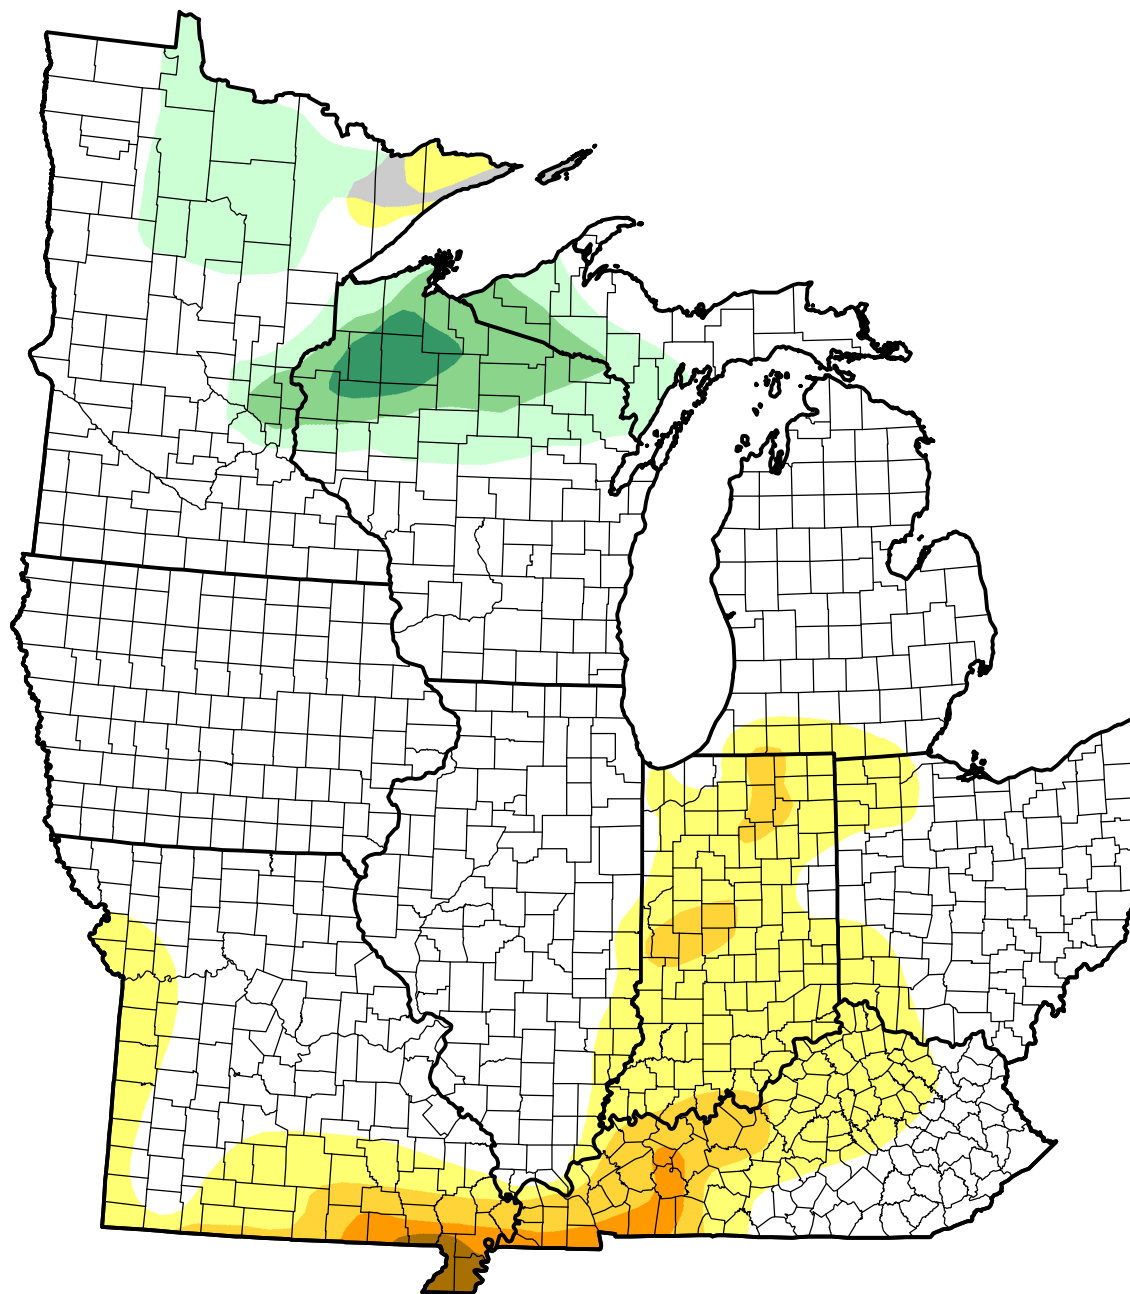

U.S. Drought Monitor Class Change - Midwest

52 Week

January 11, 2011
compared to
January 14, 2010

droughtmonitor.unl.edu

-  5 Class Degradation
-  4 Class Degradation
-  3 Class Degradation
-  2 Class Degradation
-  1 Class Degradation
-  No Change
-  1 Class Improvement
-  2 Class Improvement
-  3 Class Improvement
-  4 Class Improvement
-  5 Class Improvement