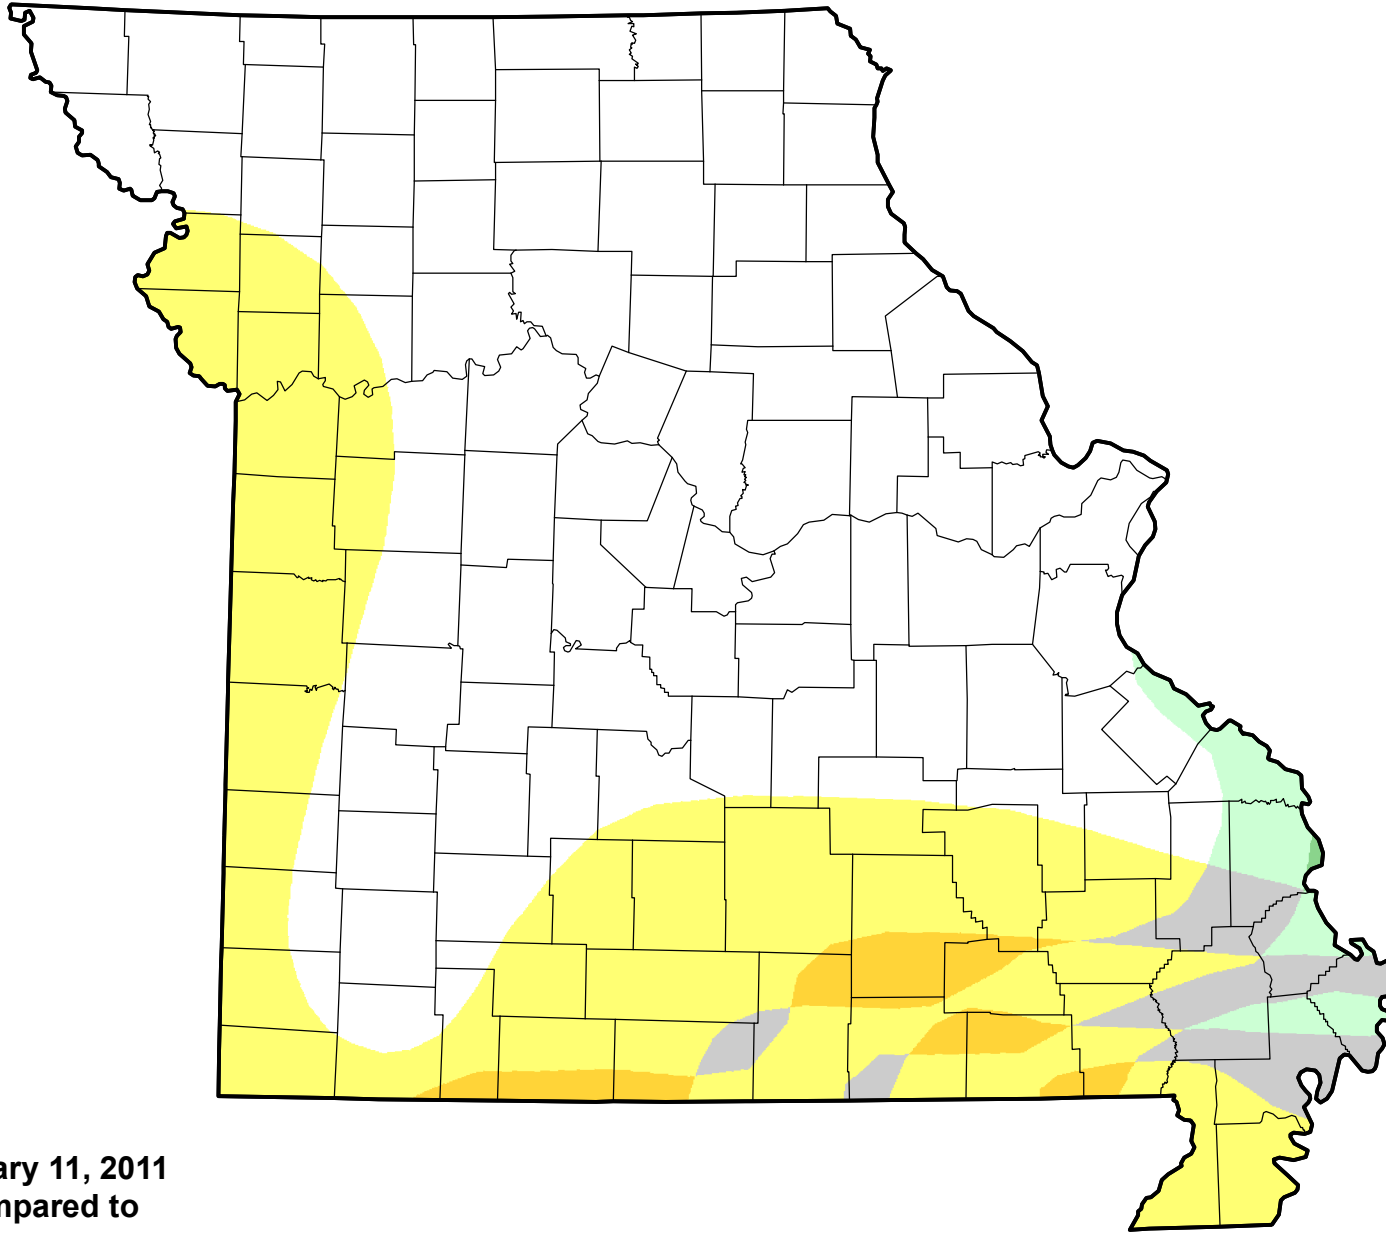

U.S. Drought Monitor Class Change - Missouri

13 Week

January 11, 2011
compared to
October 14, 2010

droughtmonitor.unl.edu

-  5 Class Degradation
-  4 Class Degradation
-  3 Class Degradation
-  2 Class Degradation
-  1 Class Degradation
-  No Change
-  1 Class Improvement
-  2 Class Improvement
-  3 Class Improvement
-  4 Class Improvement
-  5 Class Improvement