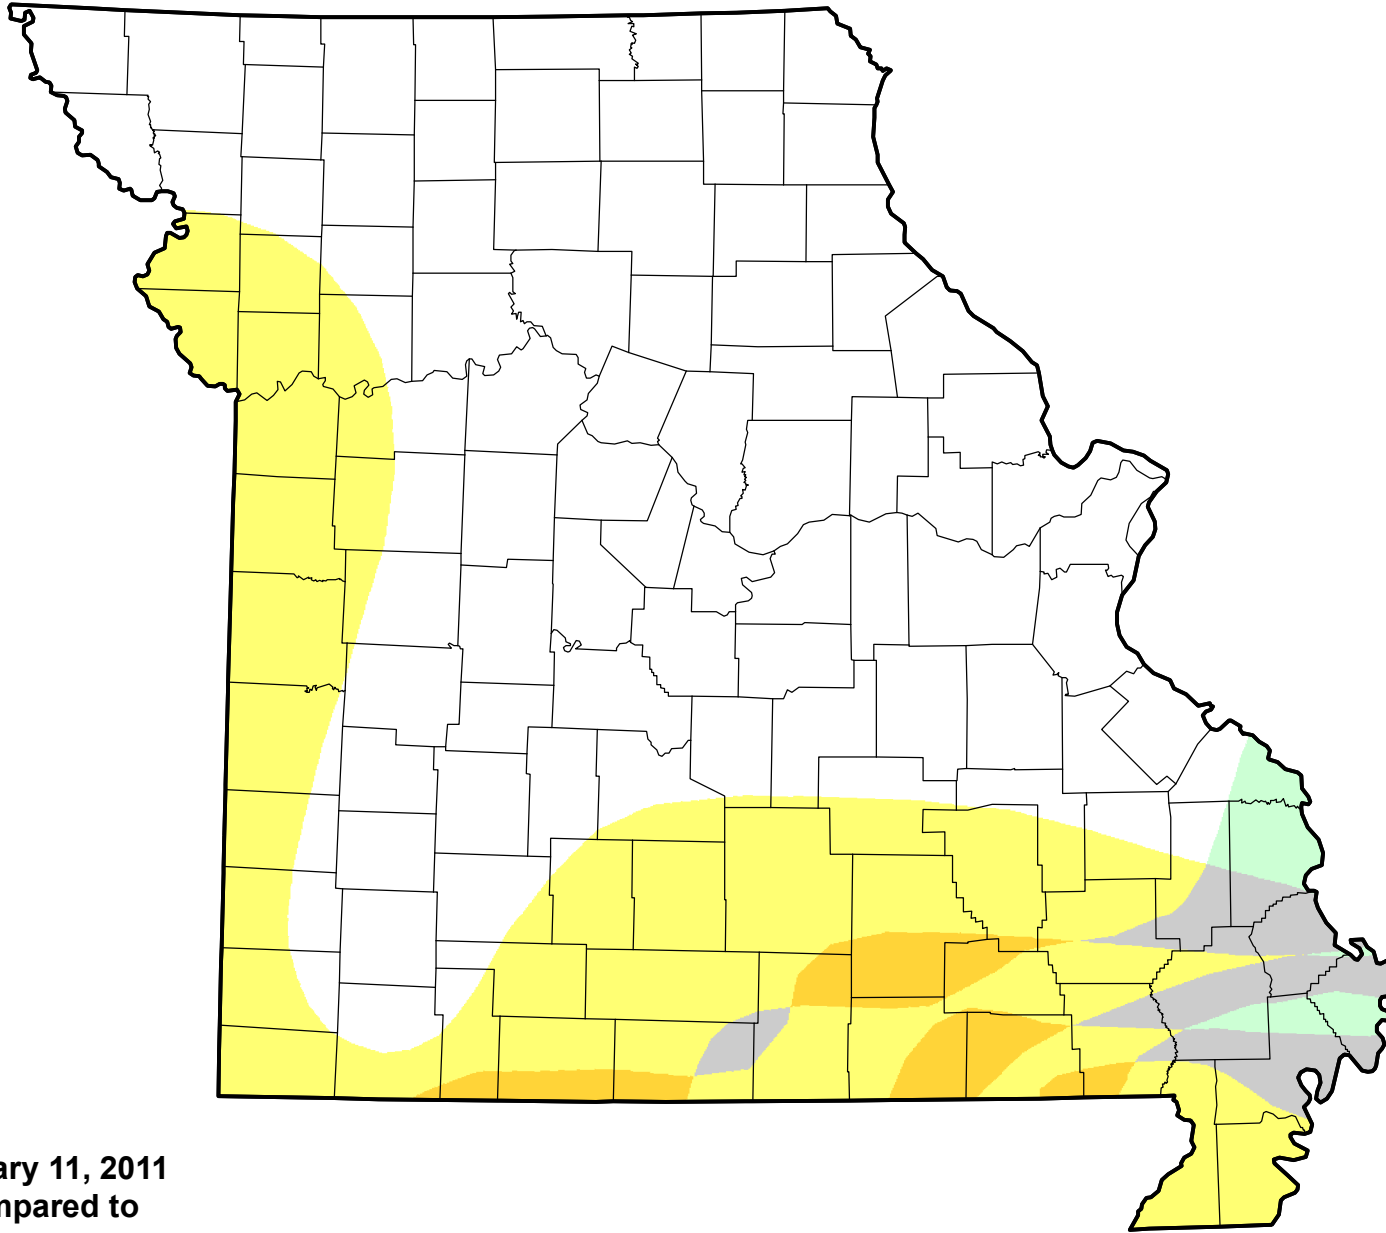

U.S. Drought Monitor Class Change - Missouri

Start of Water Year

January 11, 2011
compared to
September 30, 2010

droughtmonitor.unl.edu

	5 Class Degradation
	4 Class Degradation
	3 Class Degradation
	2 Class Degradation
	1 Class Degradation
	No Change
	1 Class Improvement
	2 Class Improvement
	3 Class Improvement
	4 Class Improvement
	5 Class Improvement