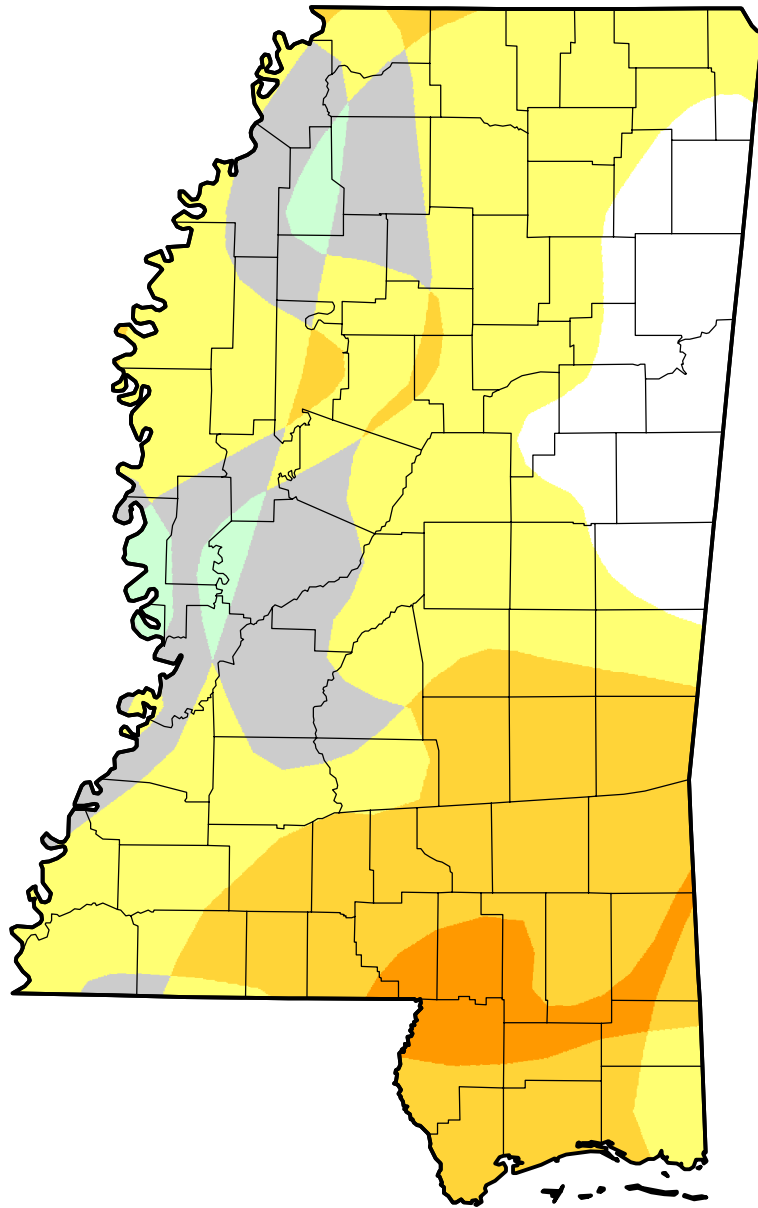

U.S. Drought Monitor Class Change - Mississippi

26 Week

January 11, 2011
compared to
July 15, 2010

droughtmonitor.unl.edu