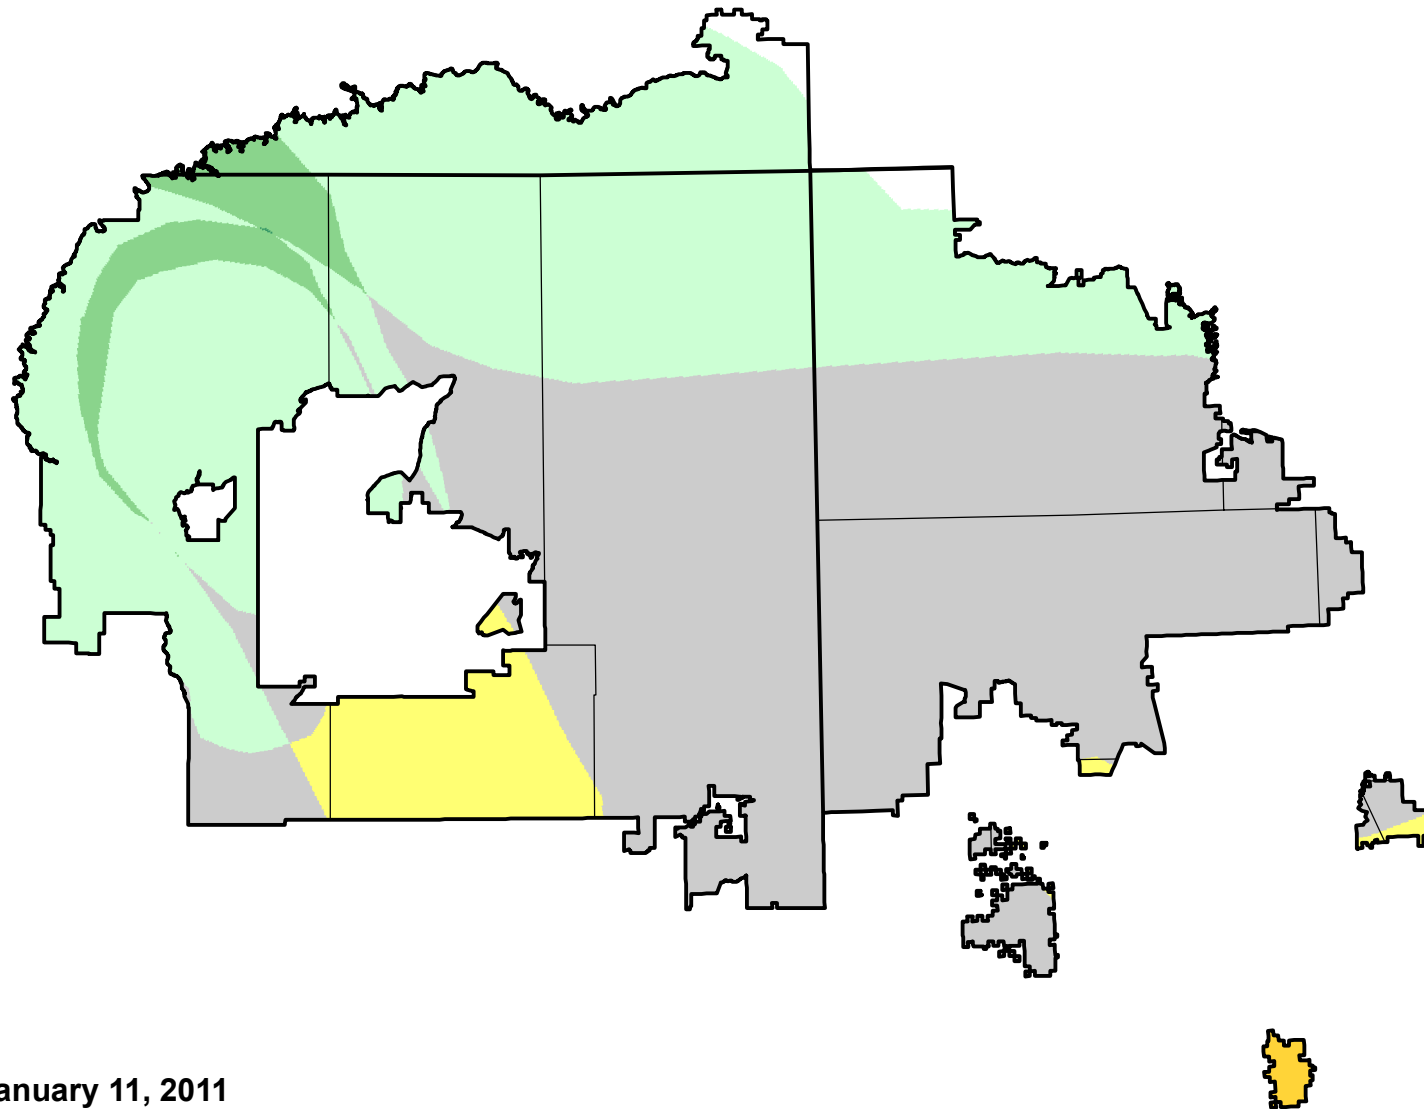

U.S. Drought Monitor Class Change - Navajo

13 Week

January 11, 2011
compared to
October 14, 2010

droughtmonitor.unl.edu

- | | |
|---|---------------------|
|  | 5 Class Degradation |
|  | 4 Class Degradation |
|  | 3 Class Degradation |
|  | 2 Class Degradation |
|  | 1 Class Degradation |
|  | No Change |
|  | 1 Class Improvement |
|  | 2 Class Improvement |
|  | 3 Class Improvement |
|  | 4 Class Improvement |
|  | 5 Class Improvement |