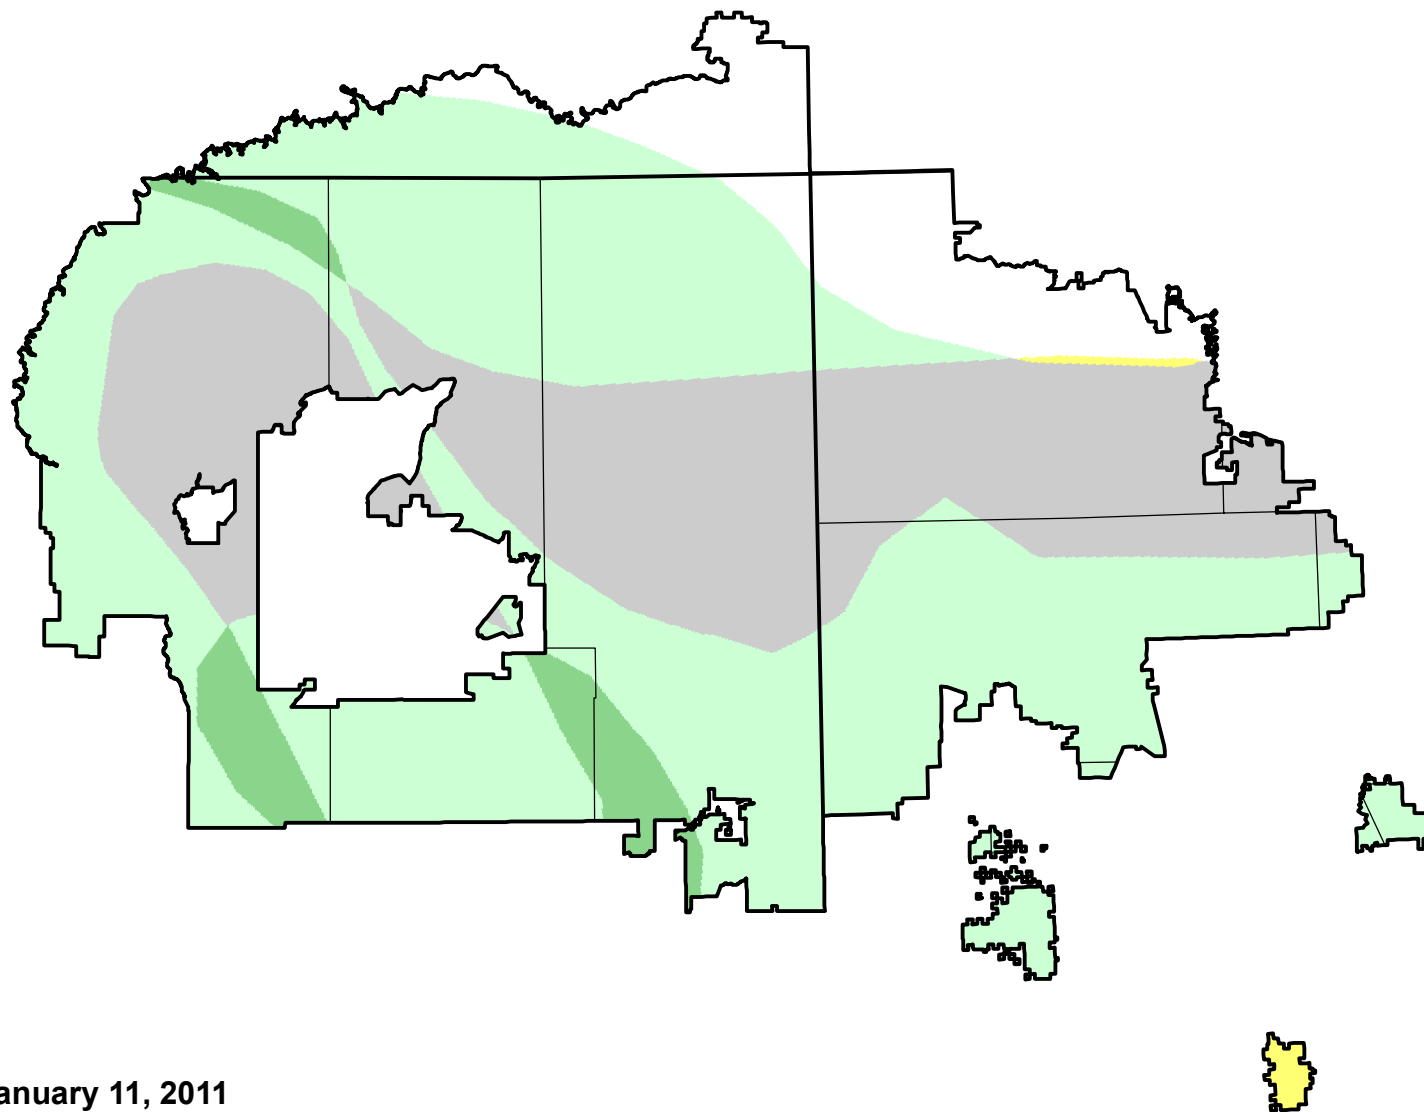

U.S. Drought Monitor Class Change - Navajo

26 Week

January 11, 2011
compared to
July 15, 2010

droughtmonitor.unl.edu

- | | |
|---|---------------------|
|  | 5 Class Degradation |
|  | 4 Class Degradation |
|  | 3 Class Degradation |
|  | 2 Class Degradation |
|  | 1 Class Degradation |
|  | No Change |
|  | 1 Class Improvement |
|  | 2 Class Improvement |
|  | 3 Class Improvement |
|  | 4 Class Improvement |
|  | 5 Class Improvement |