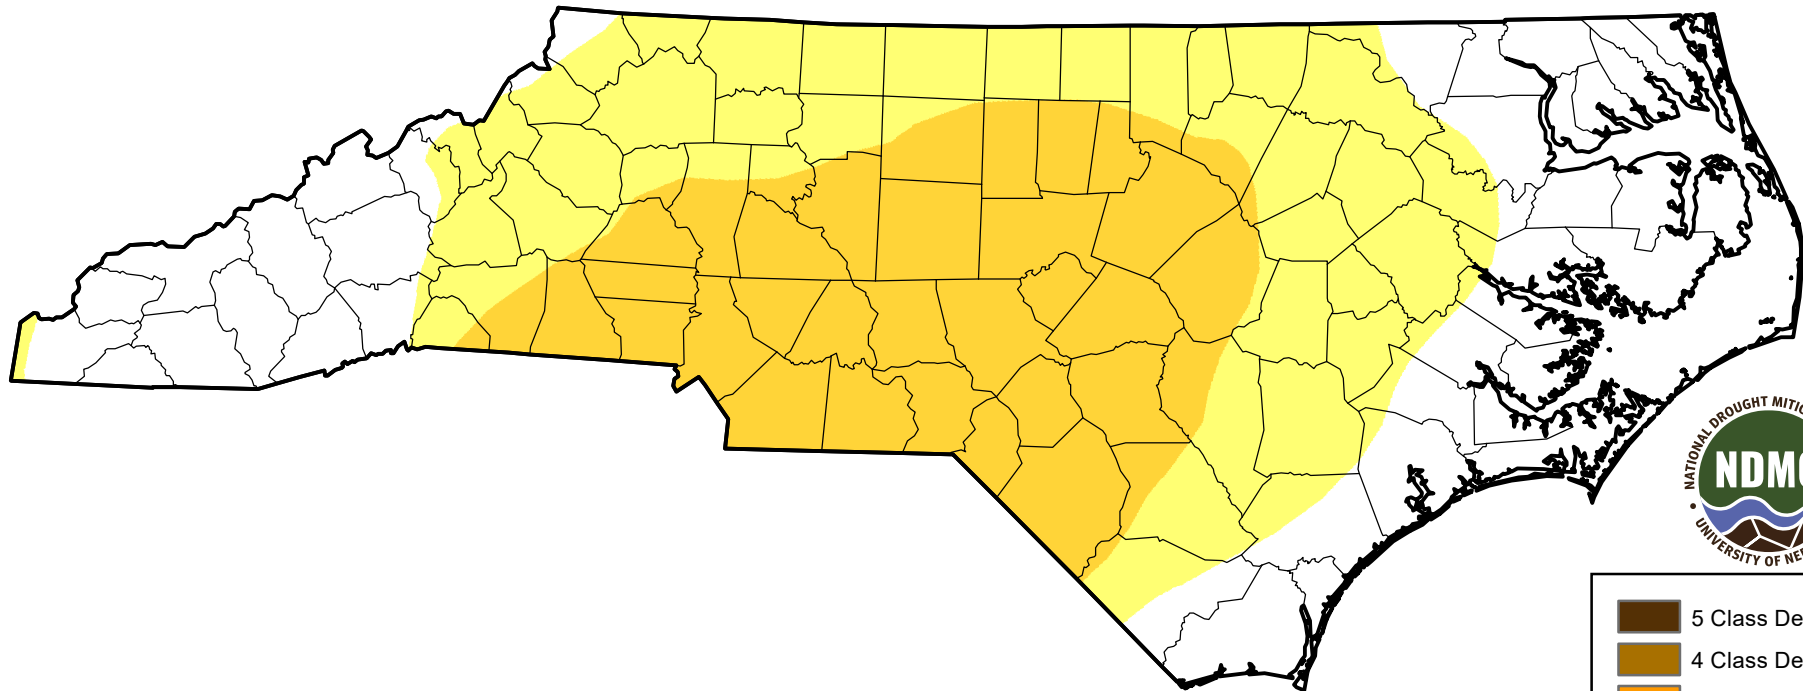

U.S. Drought Monitor Class Change - North Carolina

52 Week

January 11, 2011
compared to
January 14, 2010

droughtmonitor.unl.edu