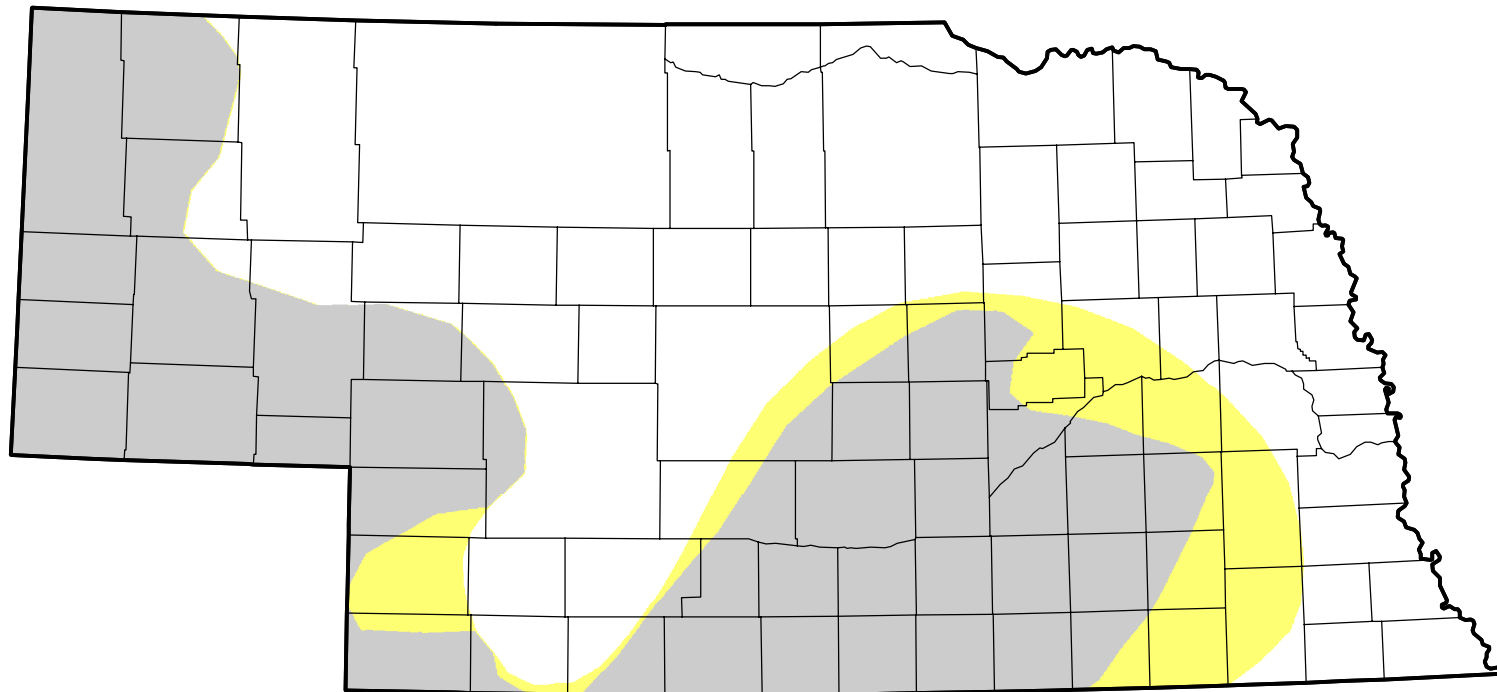

# U.S. Drought Monitor Class Change - Nebraska

## 4 Week

January 11, 2011  
compared to  
December 16, 2010

[droughtmonitor.unl.edu](http://droughtmonitor.unl.edu)