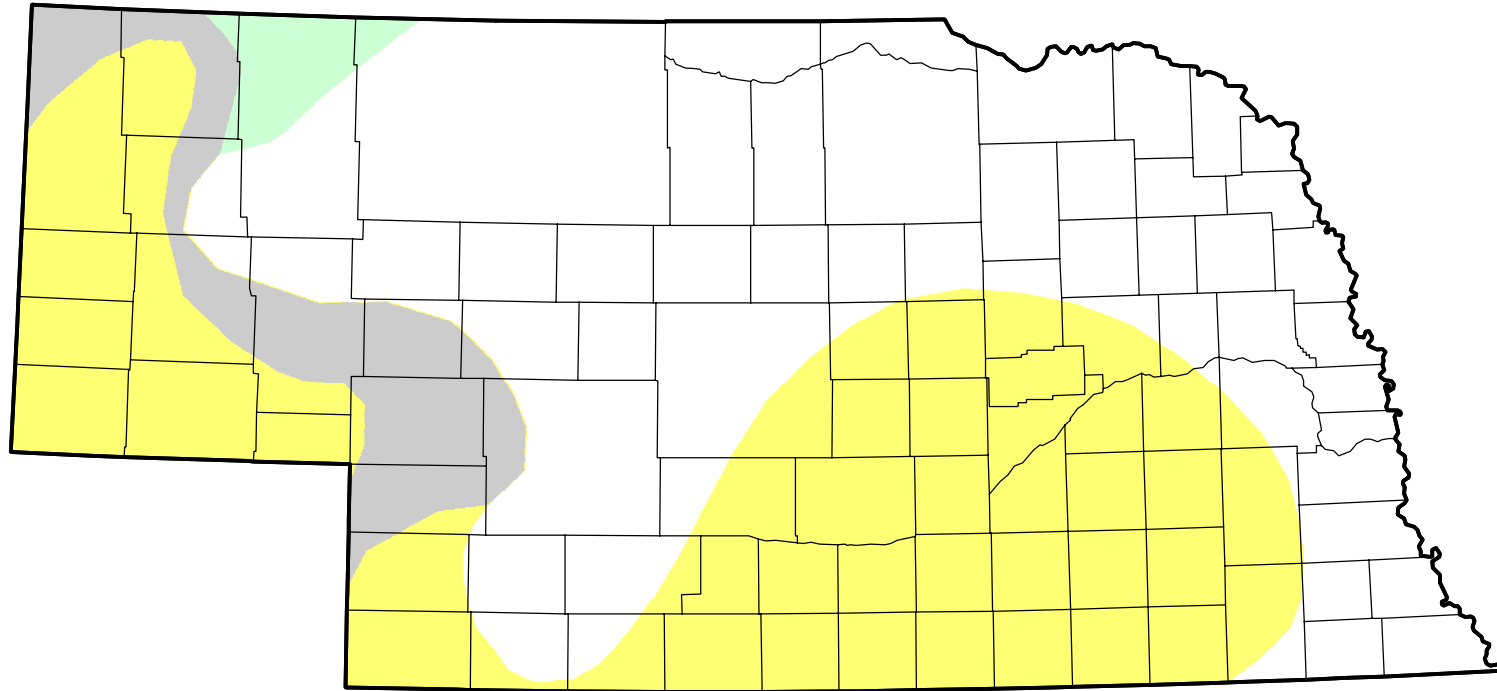

U.S. Drought Monitor Class Change - Nebraska

Start of Water Year

January 11, 2011
compared to
September 30, 2010

droughtmonitor.unl.edu

-  5 Class Degradation
-  4 Class Degradation
-  3 Class Degradation
-  2 Class Degradation
-  1 Class Degradation
-  No Change
-  1 Class Improvement
-  2 Class Improvement
-  3 Class Improvement
-  4 Class Improvement
-  5 Class Improvement