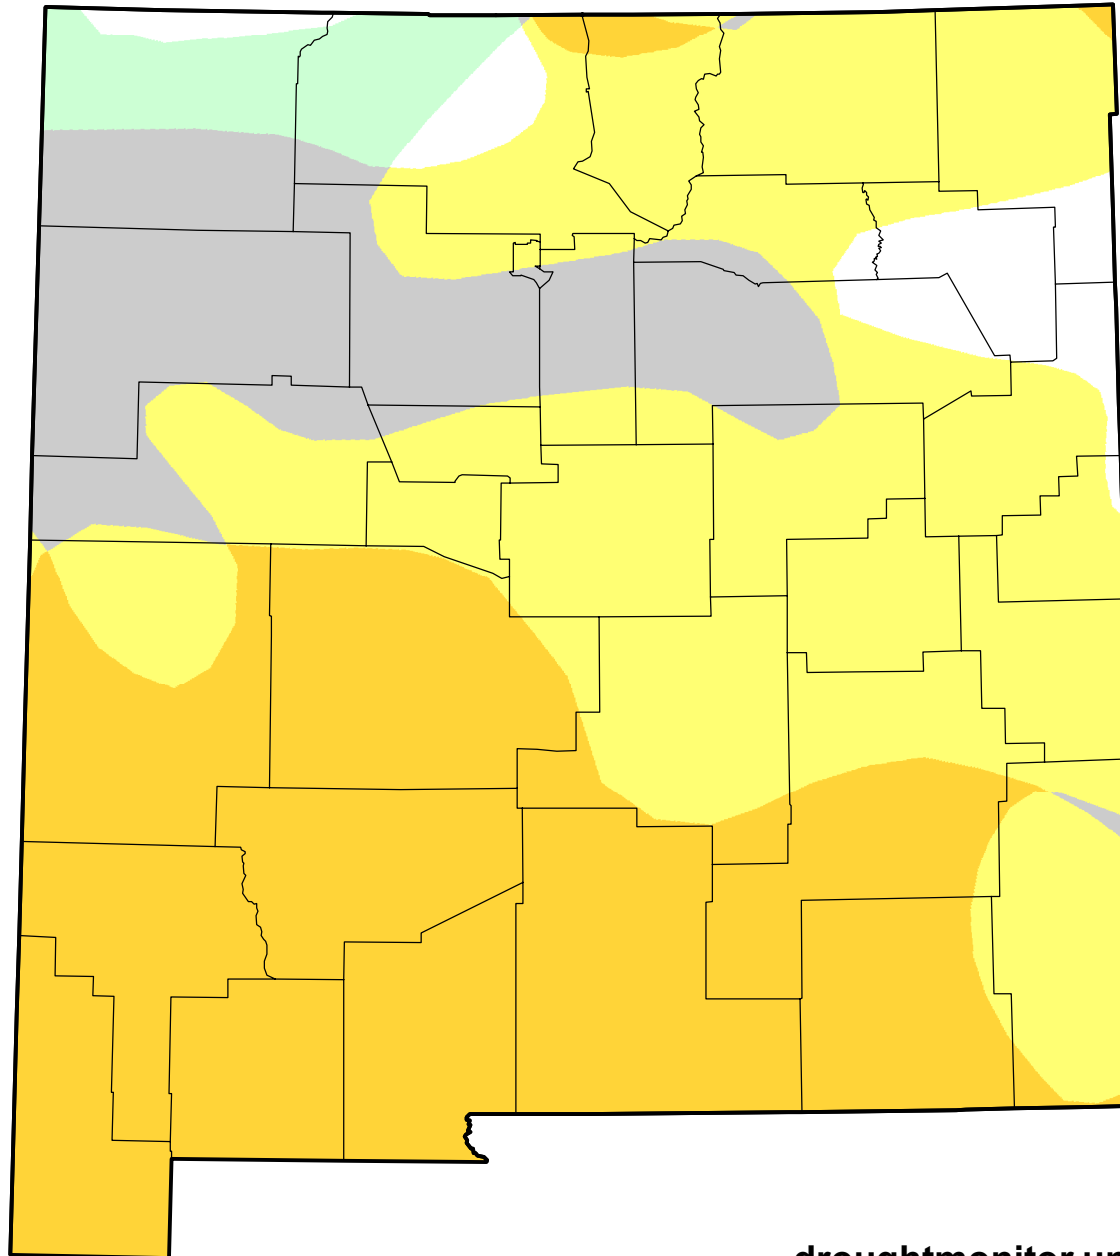

# U.S. Drought Monitor Class Change - New Mexico

## 13 Week

January 11, 2011  
compared to  
October 14, 2010

[droughtmonitor.unl.edu](http://droughtmonitor.unl.edu)

- 5 Class Degradation
- 4 Class Degradation
- 3 Class Degradation
- 2 Class Degradation
- 1 Class Degradation
- No Change
- 1 Class Improvement
- 2 Class Improvement
- 3 Class Improvement
- 4 Class Improvement
- 5 Class Improvement