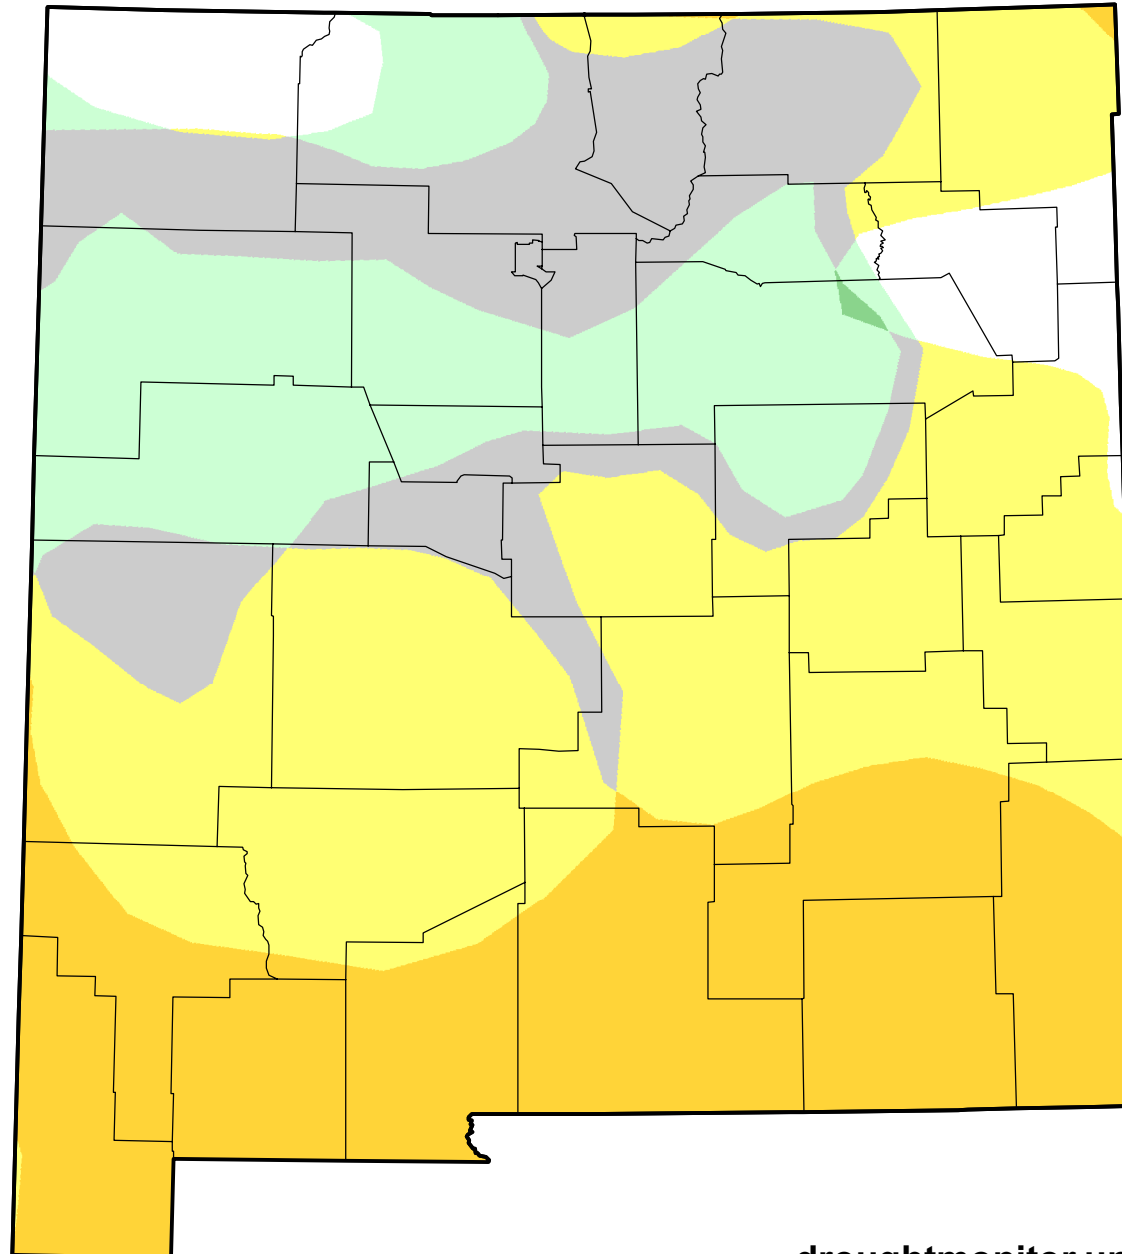

U.S. Drought Monitor Class Change - New Mexico

26 Week

January 11, 2011
compared to
July 15, 2010

droughtmonitor.unl.edu

- 5 Class Degradation
- 4 Class Degradation
- 3 Class Degradation
- 2 Class Degradation
- 1 Class Degradation
- No Change
- 1 Class Improvement
- 2 Class Improvement
- 3 Class Improvement
- 4 Class Improvement
- 5 Class Improvement