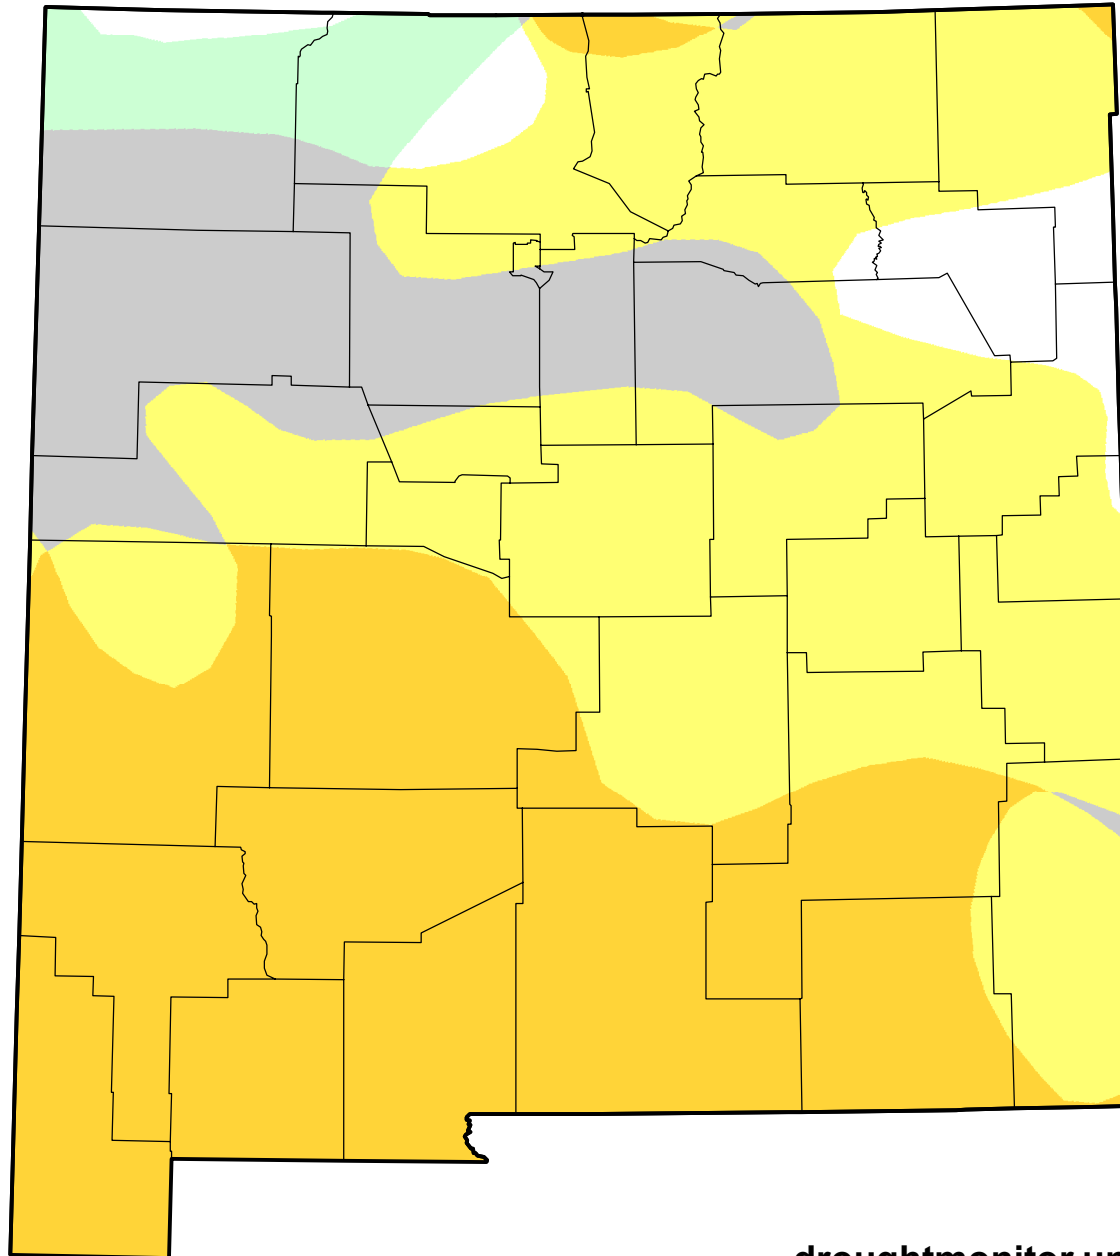

# U.S. Drought Monitor Class Change - New Mexico

## Start of Water Year

January 11, 2011  
compared to  
September 30, 2010

-  5 Class Degradation
-  4 Class Degradation
-  3 Class Degradation
-  2 Class Degradation
-  1 Class Degradation
-  No Change
-  1 Class Improvement
-  2 Class Improvement
-  3 Class Improvement
-  4 Class Improvement
-  5 Class Improvement