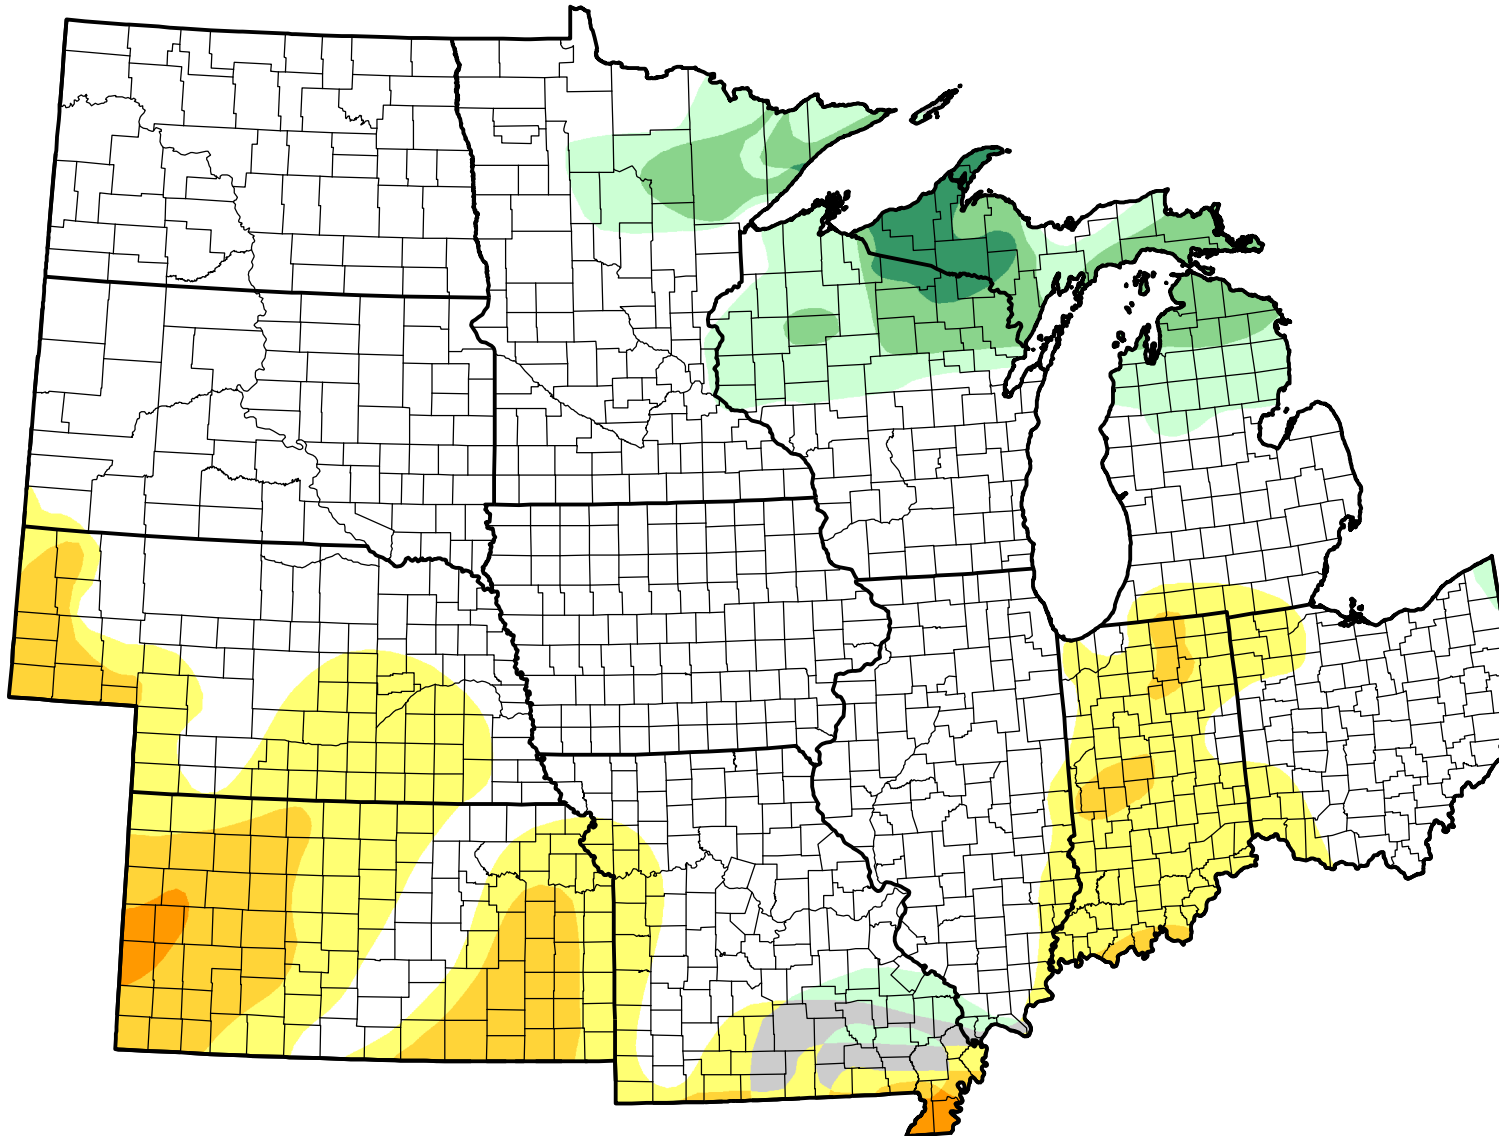

U.S. Drought Monitor Class Change - U2U North Central States 26 Week

January 11, 2011
compared to
July 15, 2010

droughtmonitor.unl.edu

-  5 Class Degradation
-  4 Class Degradation
-  3 Class Degradation
-  2 Class Degradation
-  1 Class Degradation
-  No Change
-  1 Class Improvement
-  2 Class Improvement
-  3 Class Improvement
-  4 Class Improvement
-  5 Class Improvement