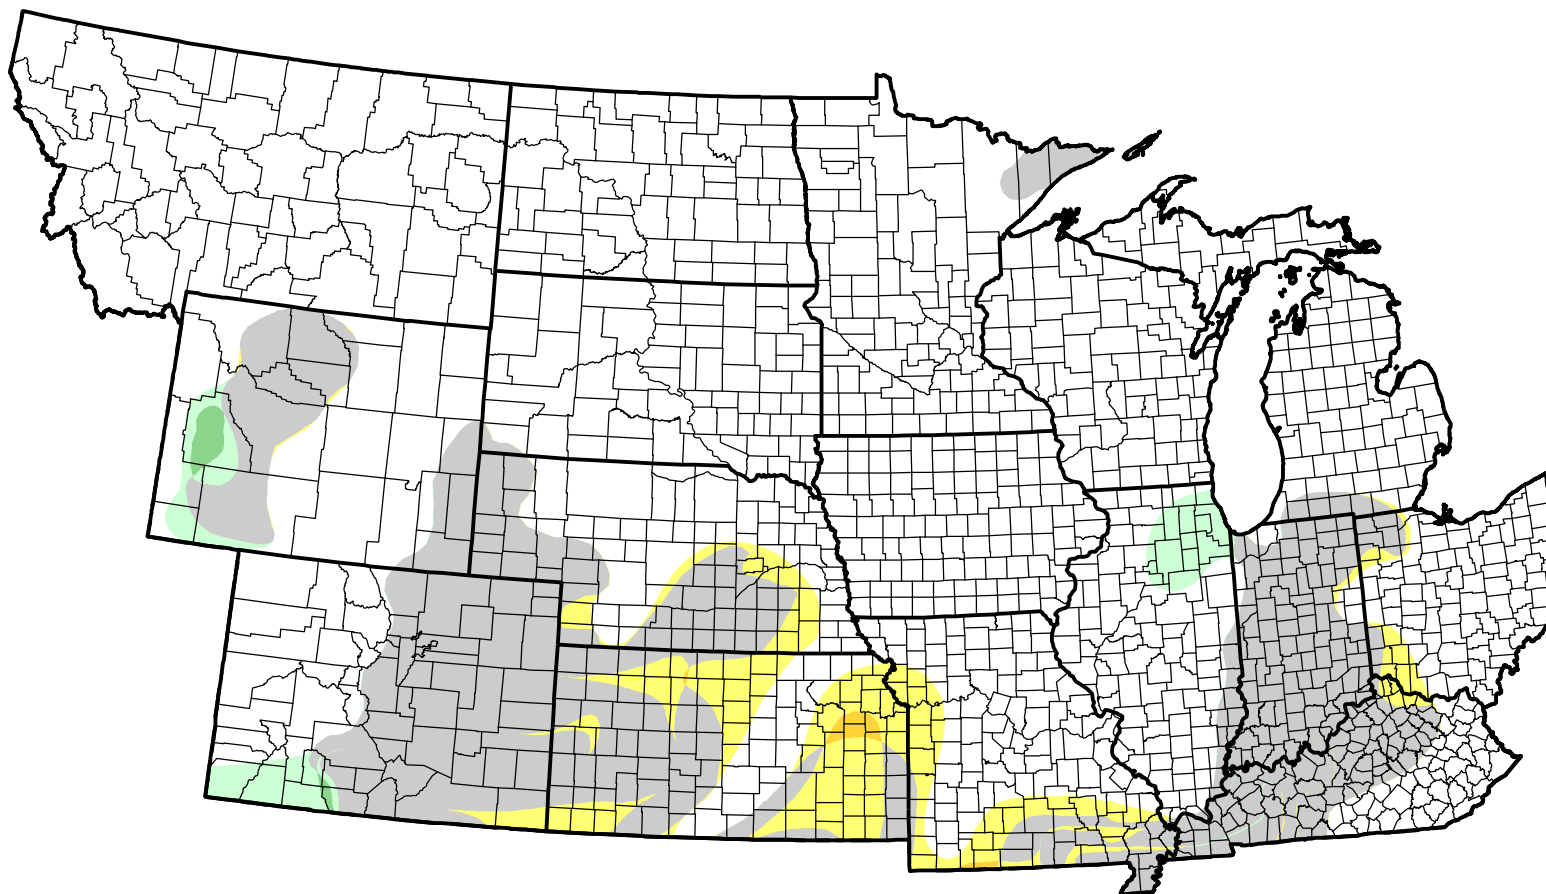

U.S. Drought Monitor Class Change - NWS Central 4 Week

January 11, 2011
compared to
December 16, 2010

droughtmonitor.unl.edu

- | | |
|---|---------------------|
|  | 5 Class Degradation |
|  | 4 Class Degradation |
|  | 3 Class Degradation |
|  | 2 Class Degradation |
|  | 1 Class Degradation |
|  | No Change |
|  | 1 Class Improvement |
|  | 2 Class Improvement |
|  | 3 Class Improvement |
|  | 4 Class Improvement |
|  | 5 Class Improvement |