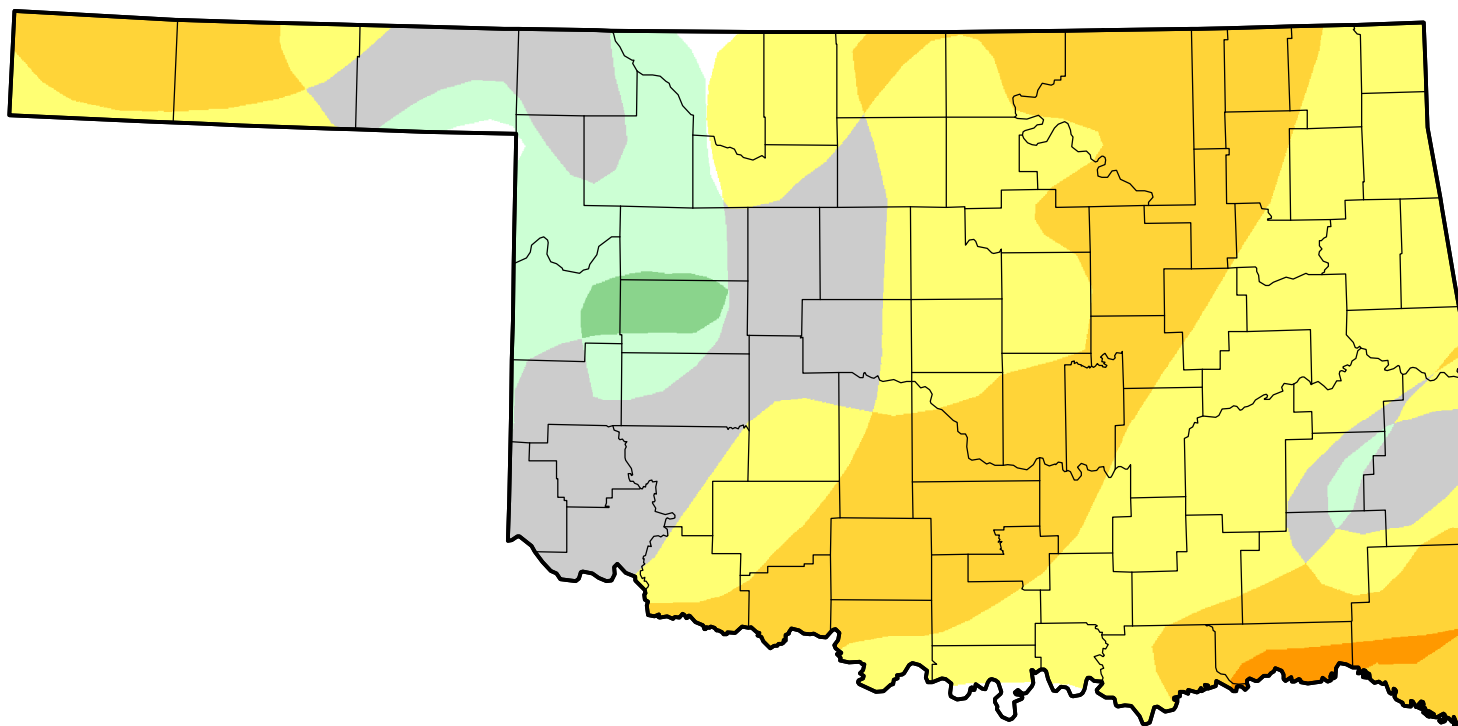

U.S. Drought Monitor Class Change - Oklahoma

13 Week

January 11, 2011
compared to
October 14, 2010

droughtmonitor.unl.edu