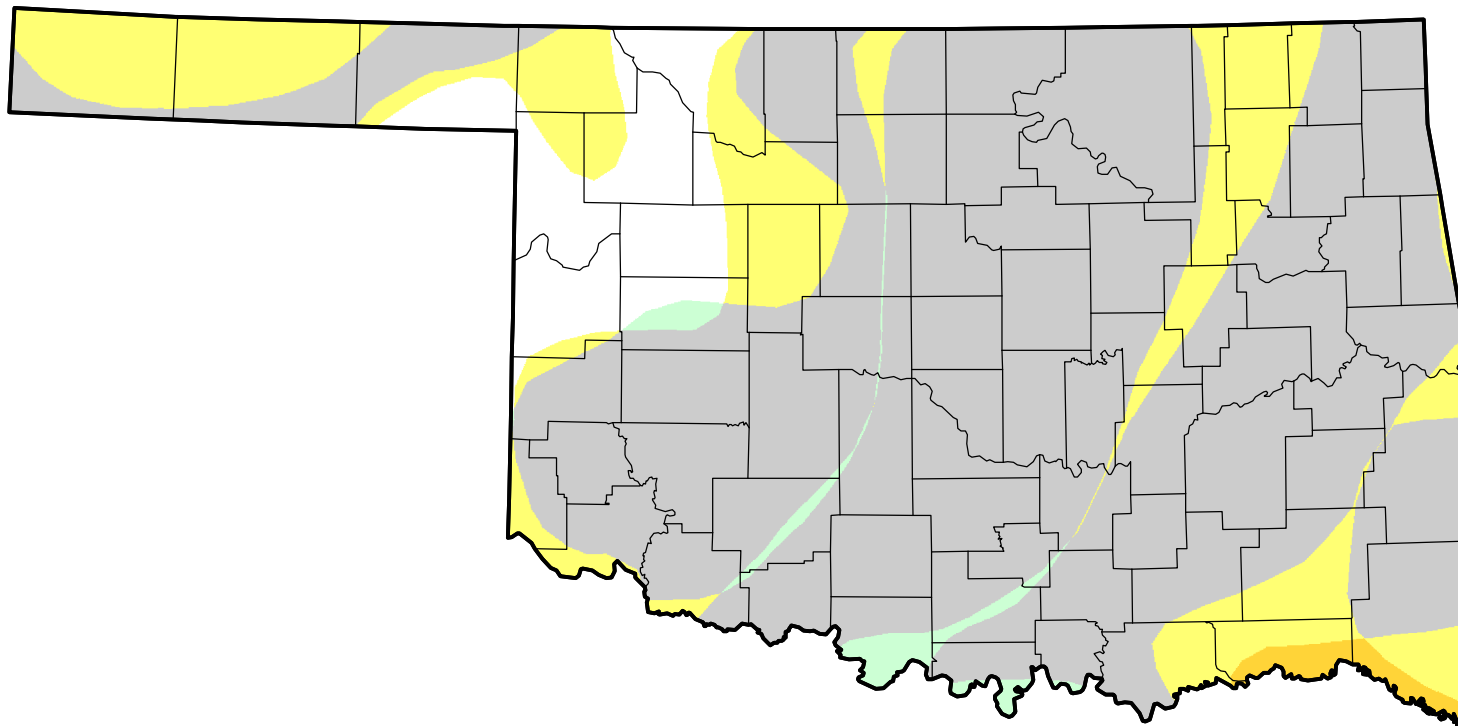

U.S. Drought Monitor Class Change - Oklahoma

4 Week

January 11, 2011
compared to
December 16, 2010

droughtmonitor.unl.edu

- | | |
|---|---------------------|
|  | 5 Class Degradation |
|  | 4 Class Degradation |
|  | 3 Class Degradation |
|  | 2 Class Degradation |
|  | 1 Class Degradation |
|  | No Change |
|  | 1 Class Improvement |
|  | 2 Class Improvement |
|  | 3 Class Improvement |
|  | 4 Class Improvement |
|  | 5 Class Improvement |