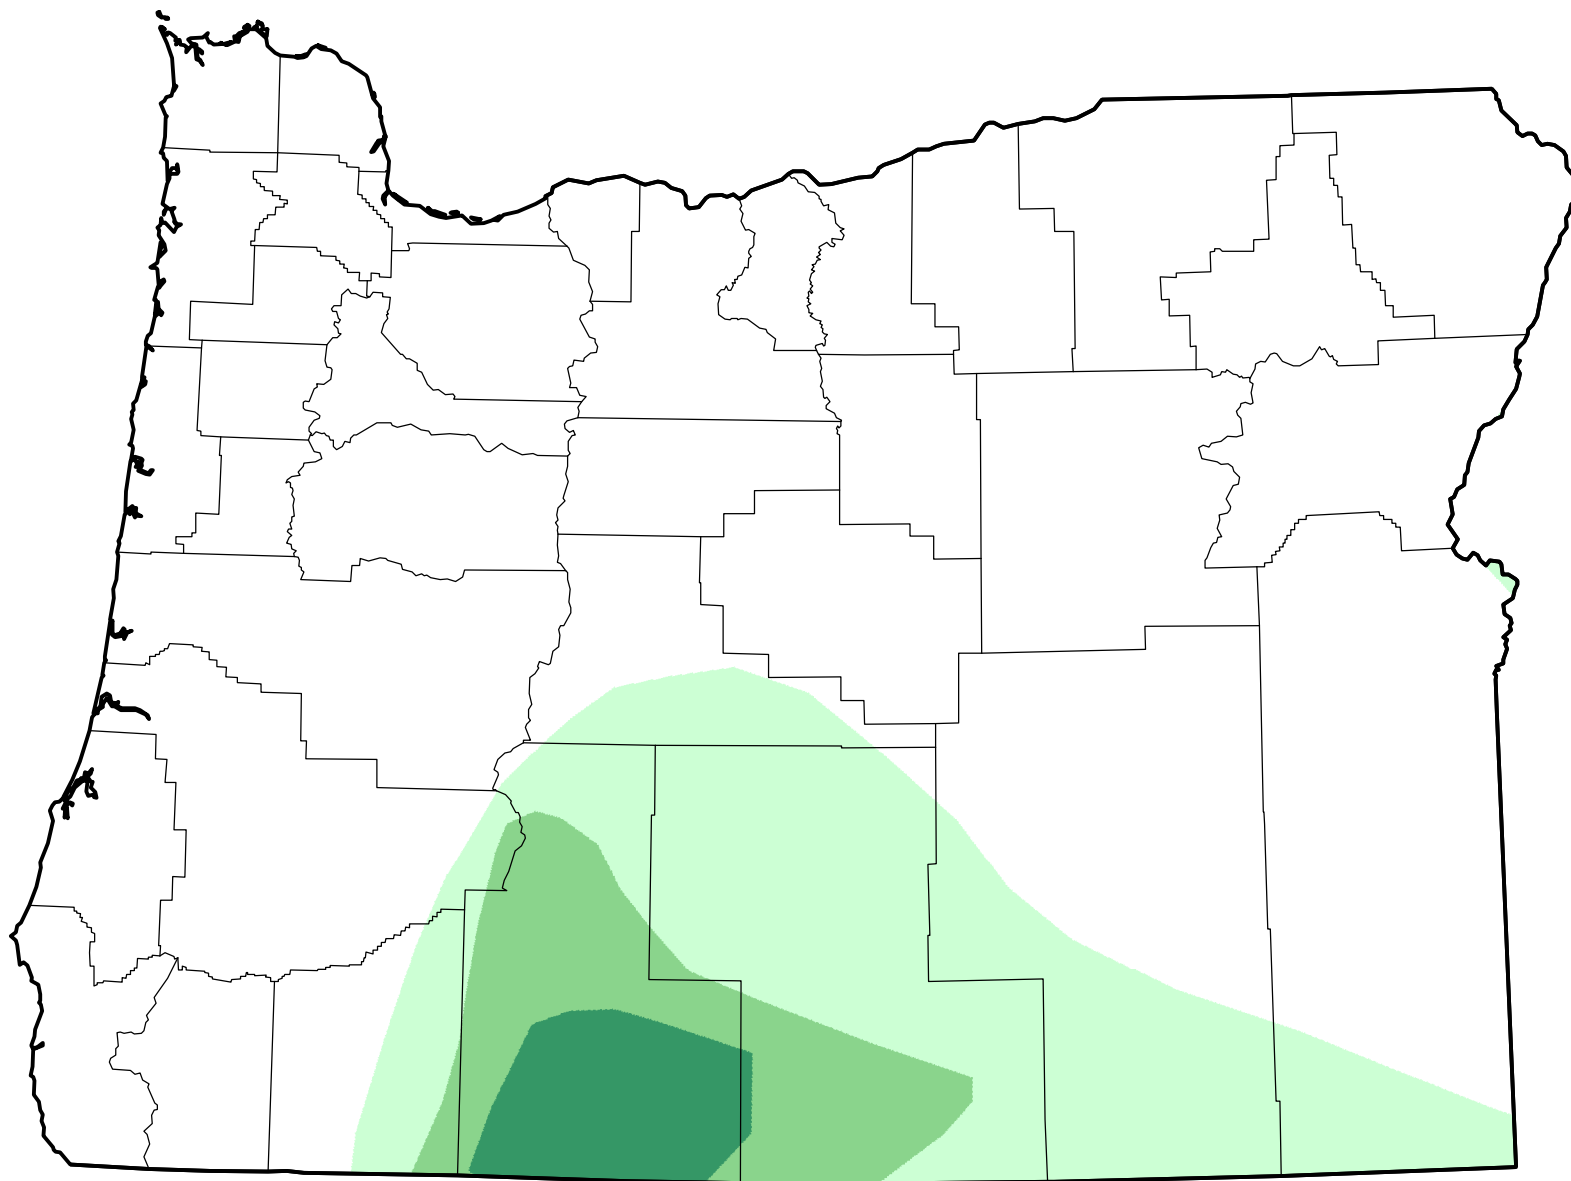

U.S. Drought Monitor Class Change - Oregon

13 Week

January 11, 2011
compared to
October 14, 2010

droughtmonitor.unl.edu