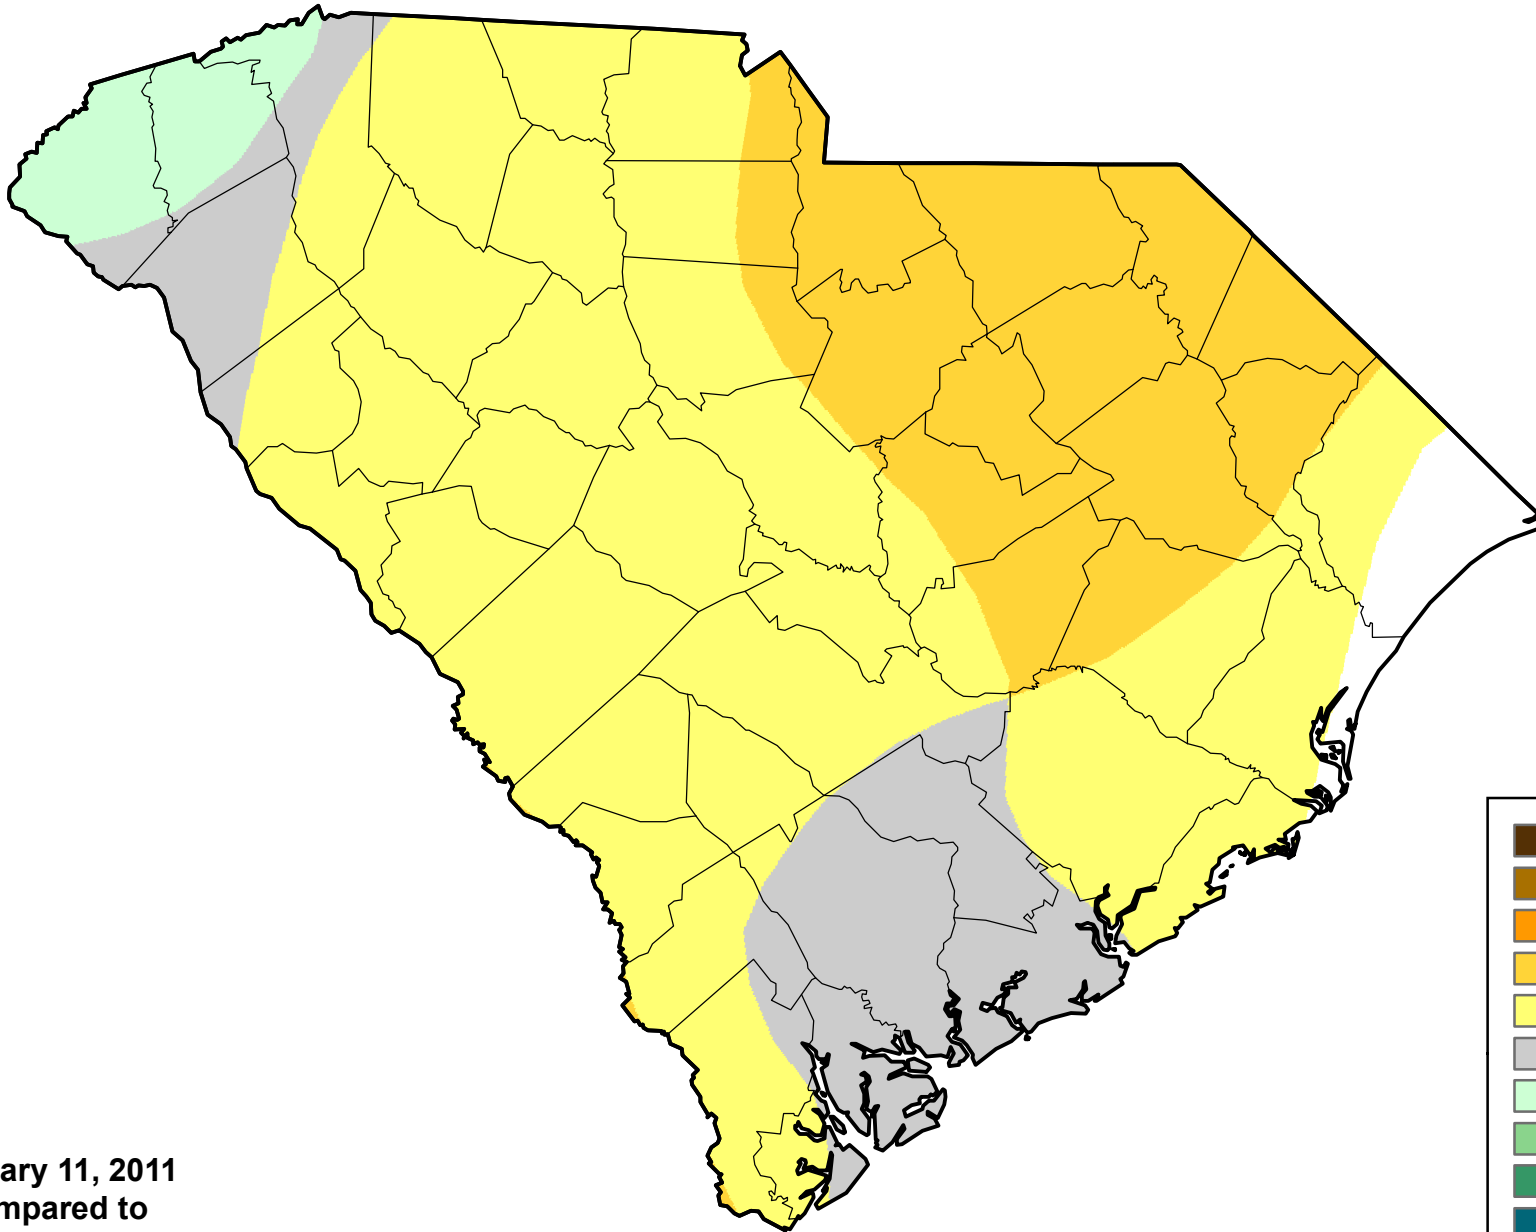

U.S. Drought Monitor Class Change - South Carolina

26 Week

January 11, 2011
compared to
July 15, 2010

droughtmonitor.unl.edu

-  5 Class Degradation
-  4 Class Degradation
-  3 Class Degradation
-  2 Class Degradation
-  1 Class Degradation
-  No Change
-  1 Class Improvement
-  2 Class Improvement
-  3 Class Improvement
-  4 Class Improvement
-  5 Class Improvement