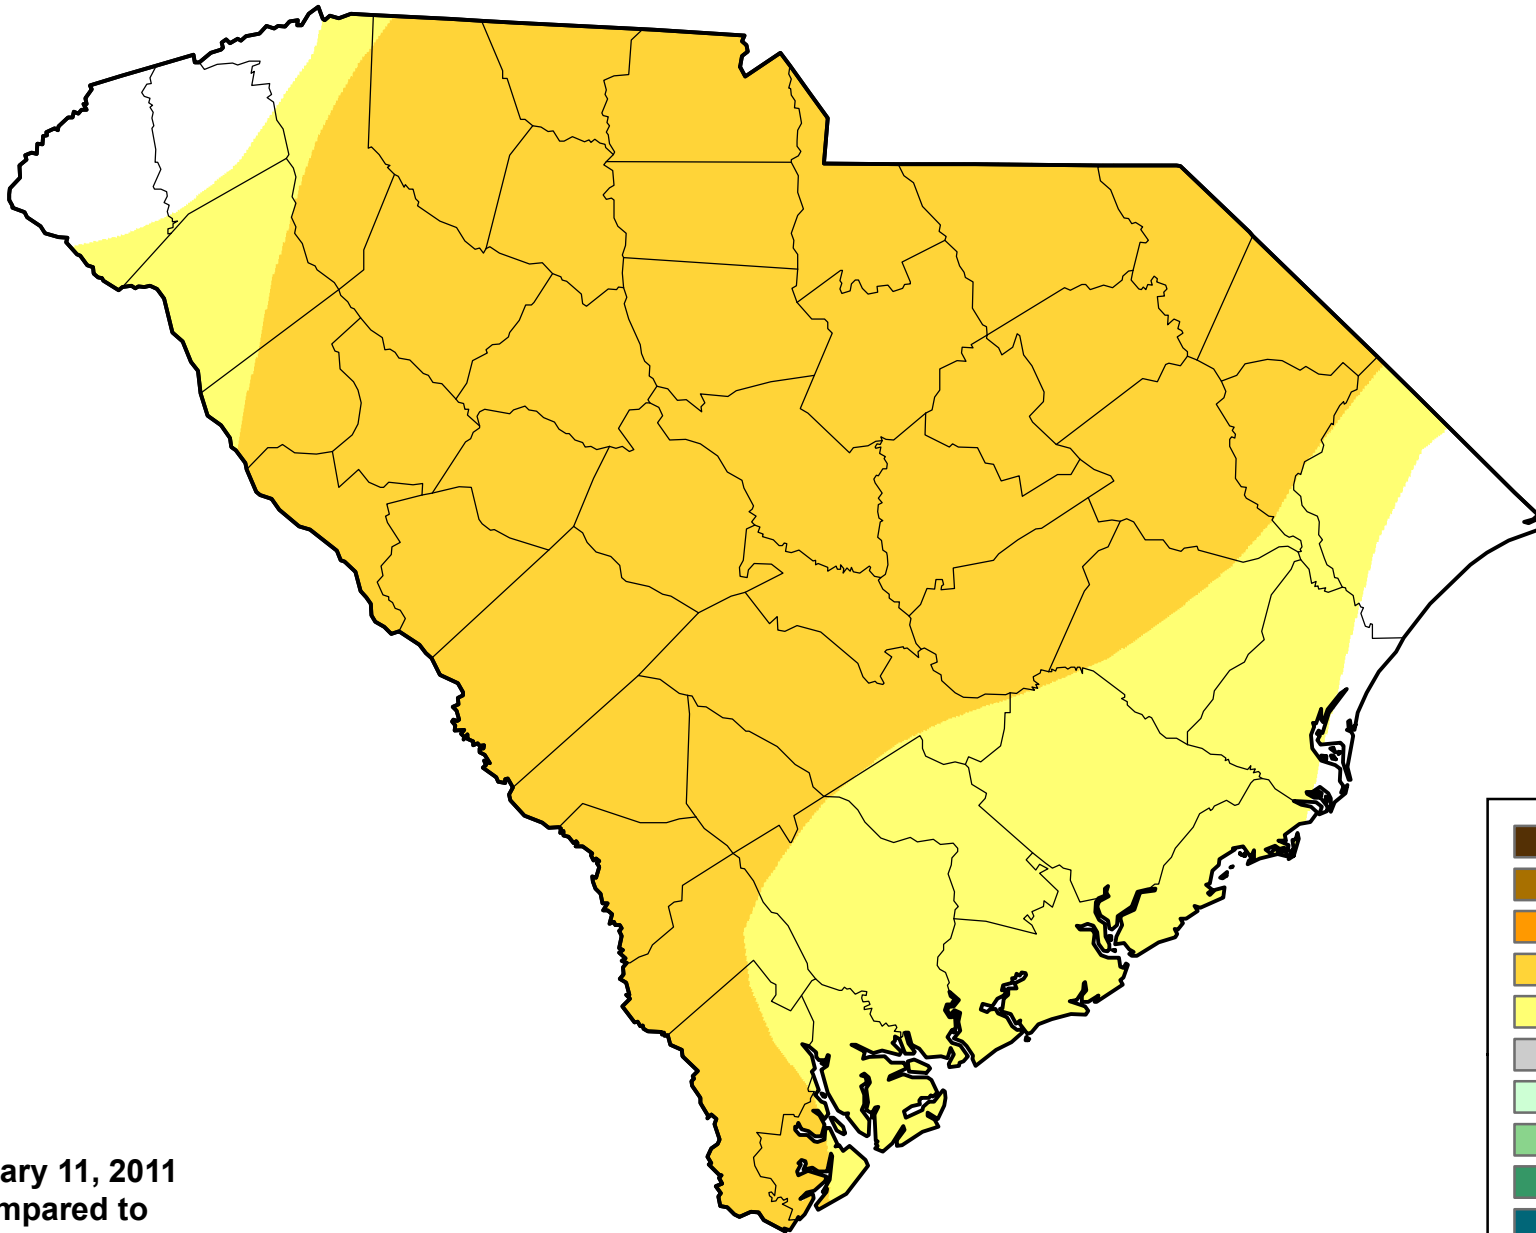

U.S. Drought Monitor Class Change - South Carolina

52 Week

January 11, 2011
compared to
January 14, 2010

droughtmonitor.unl.edu

-  5 Class Degradation
-  4 Class Degradation
-  3 Class Degradation
-  2 Class Degradation
-  1 Class Degradation
-  No Change
-  1 Class Improvement
-  2 Class Improvement
-  3 Class Improvement
-  4 Class Improvement
-  5 Class Improvement