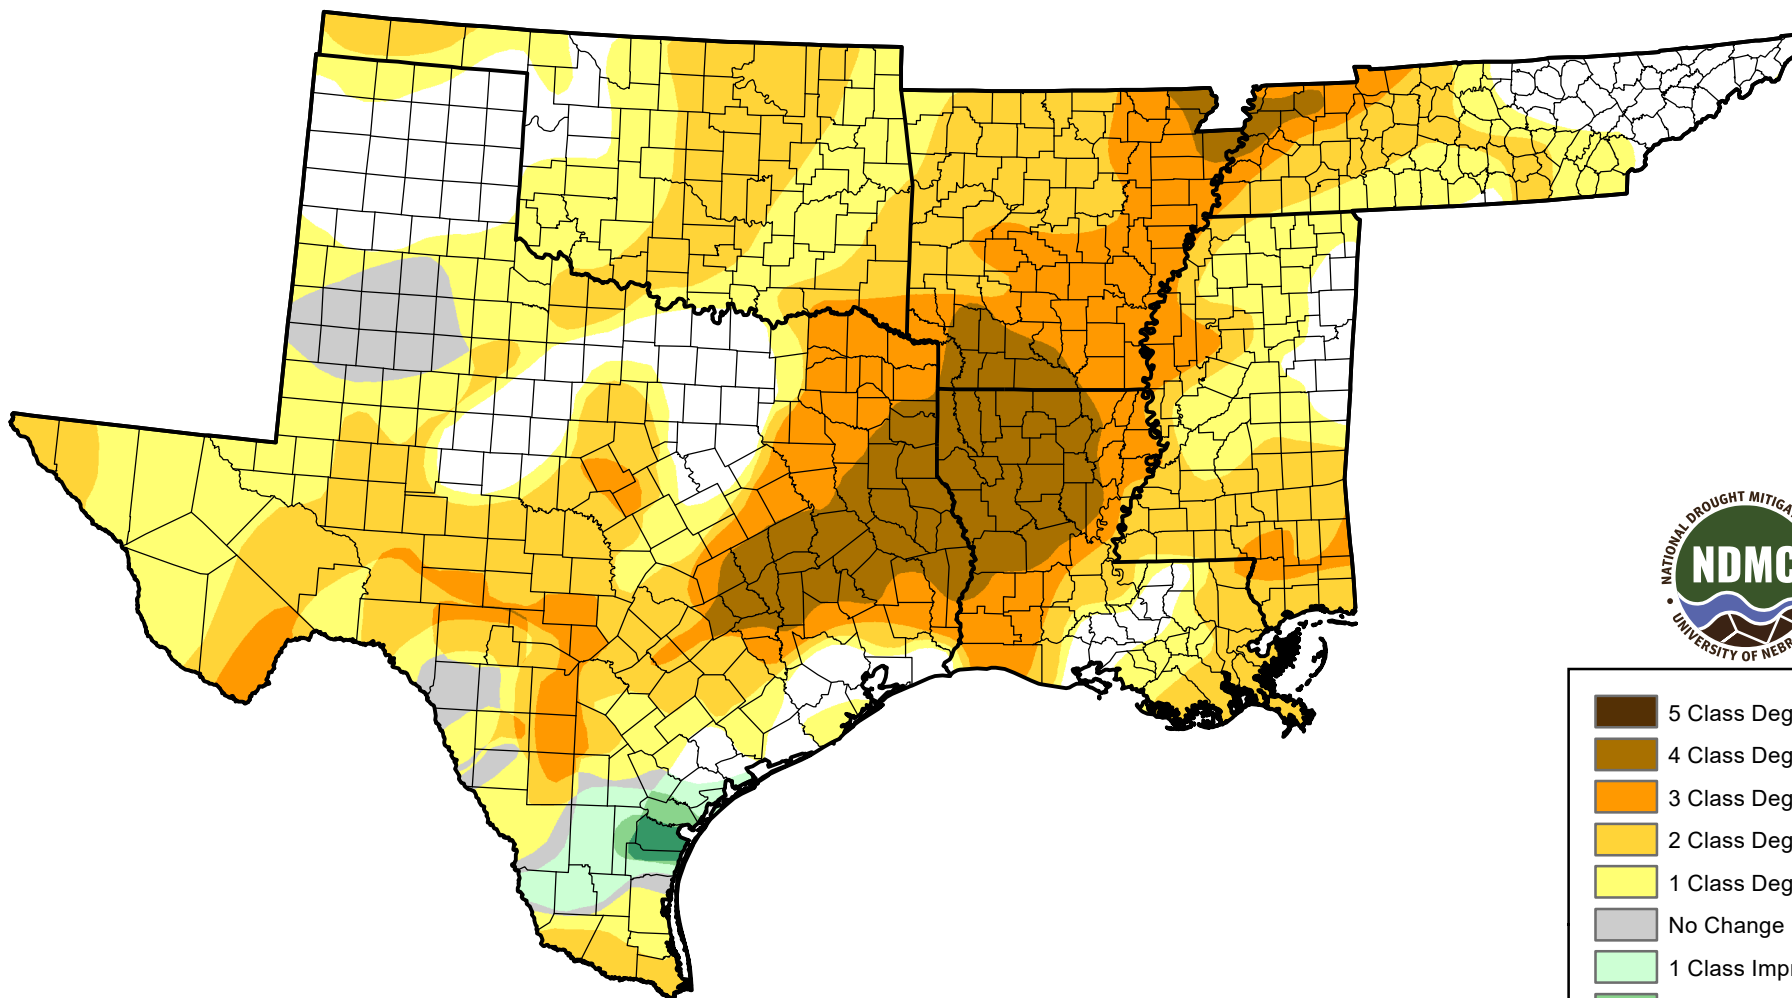

U.S. Drought Monitor Class Change - South

52 Week

January 11, 2011
compared to
January 14, 2010

droughtmonitor.unl.edu

-  5 Class Degradation
-  4 Class Degradation
-  3 Class Degradation
-  2 Class Degradation
-  1 Class Degradation
-  No Change
-  1 Class Improvement
-  2 Class Improvement
-  3 Class Improvement
-  4 Class Improvement
-  5 Class Improvement