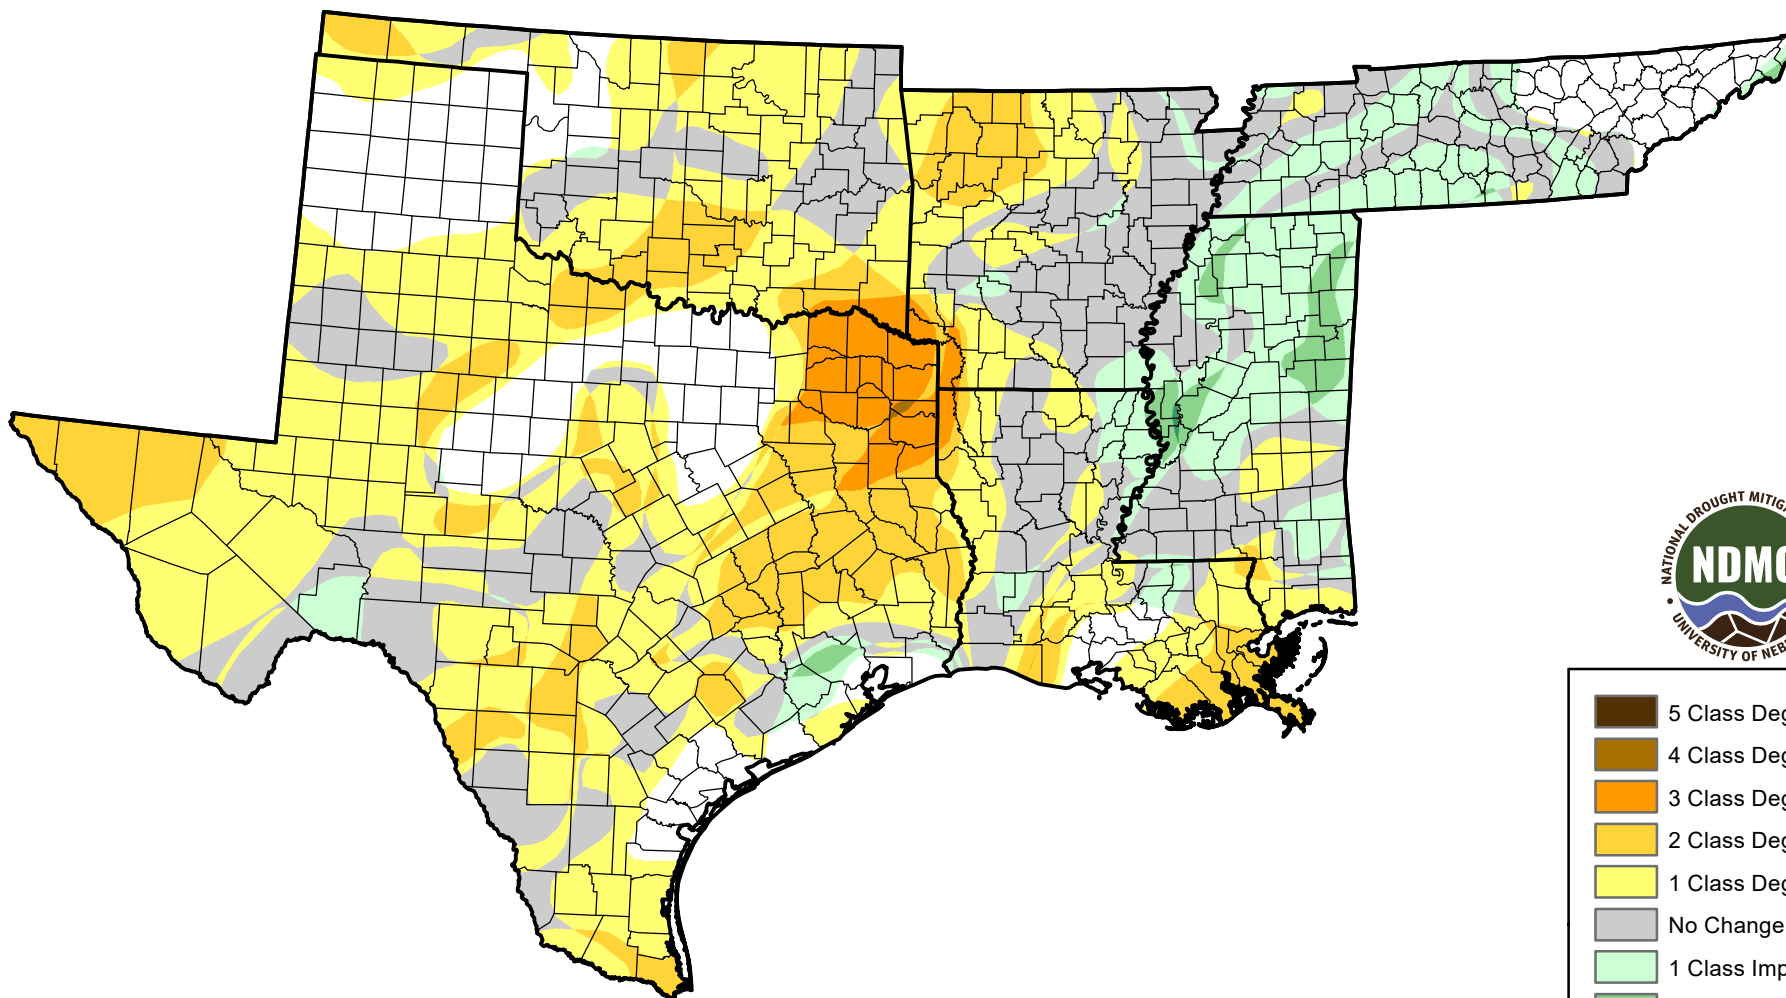

U.S. Drought Monitor Class Change - South

8 Week

January 11, 2011
compared to
November 18, 2010

droughtmonitor.unl.edu

-  5 Class Degradation
-  4 Class Degradation
-  3 Class Degradation
-  2 Class Degradation
-  1 Class Degradation
-  No Change
-  1 Class Improvement
-  2 Class Improvement
-  3 Class Improvement
-  4 Class Improvement
-  5 Class Improvement