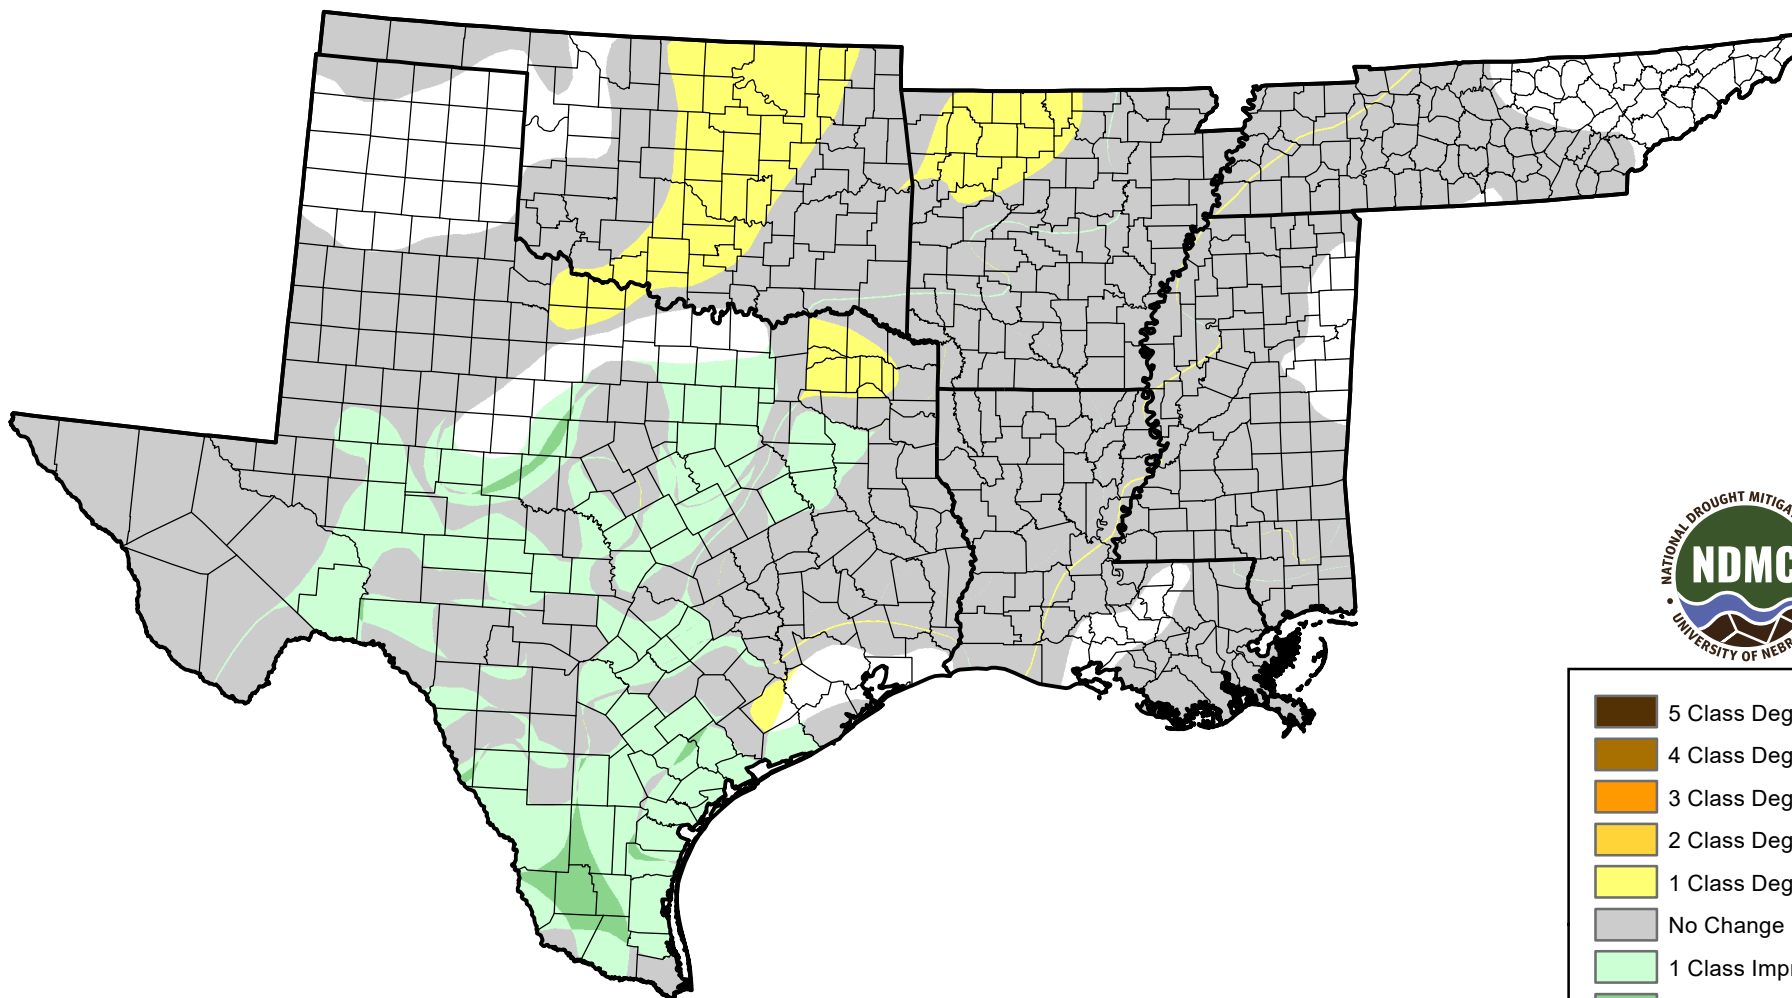

# U.S. Drought Monitor Class Change - South

Start of Calendar Year

January 11, 2011  
compared to  
January 6, 2011

[droughtmonitor.unl.edu](http://droughtmonitor.unl.edu)

-  5 Class Degradation
-  4 Class Degradation
-  3 Class Degradation
-  2 Class Degradation
-  1 Class Degradation
-  No Change
-  1 Class Improvement
-  2 Class Improvement
-  3 Class Improvement
-  4 Class Improvement
-  5 Class Improvement