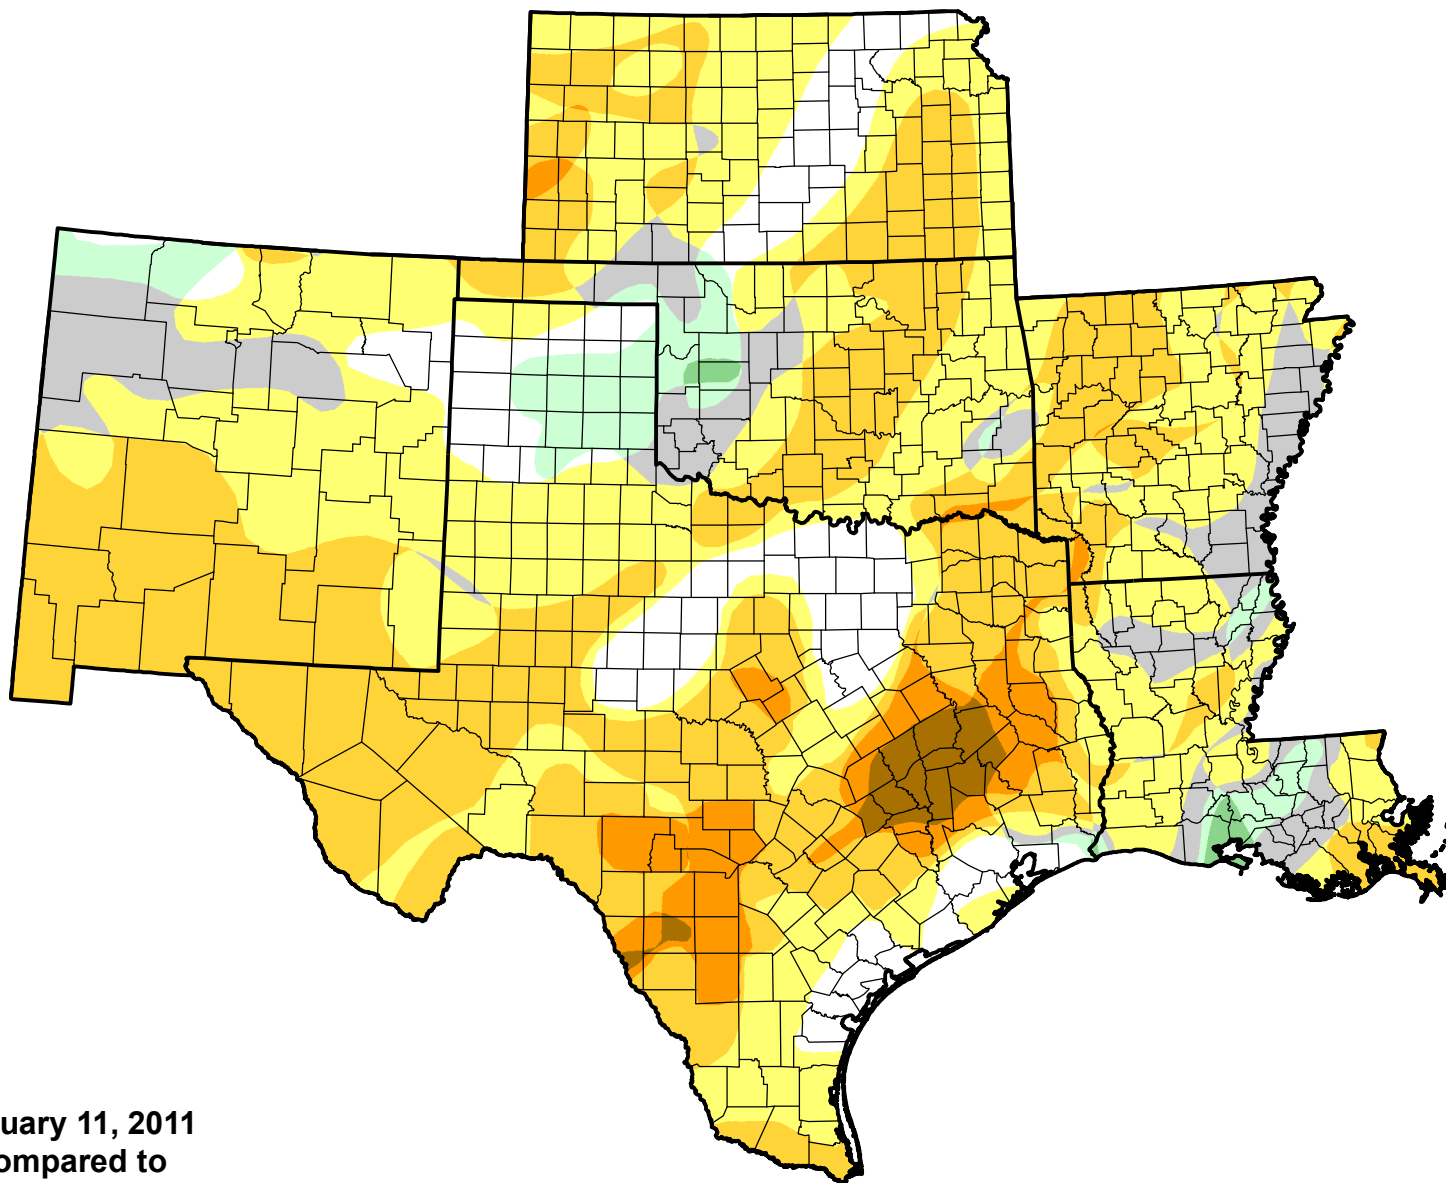

U.S. Drought Monitor Class Change - SCIPP

Start of Water Year

January 11, 2011
compared to
September 30, 2010

droughtmonitor.unl.edu

-  5 Class Degradation
-  4 Class Degradation
-  3 Class Degradation
-  2 Class Degradation
-  1 Class Degradation
-  No Change
-  1 Class Improvement
-  2 Class Improvement
-  3 Class Improvement
-  4 Class Improvement
-  5 Class Improvement