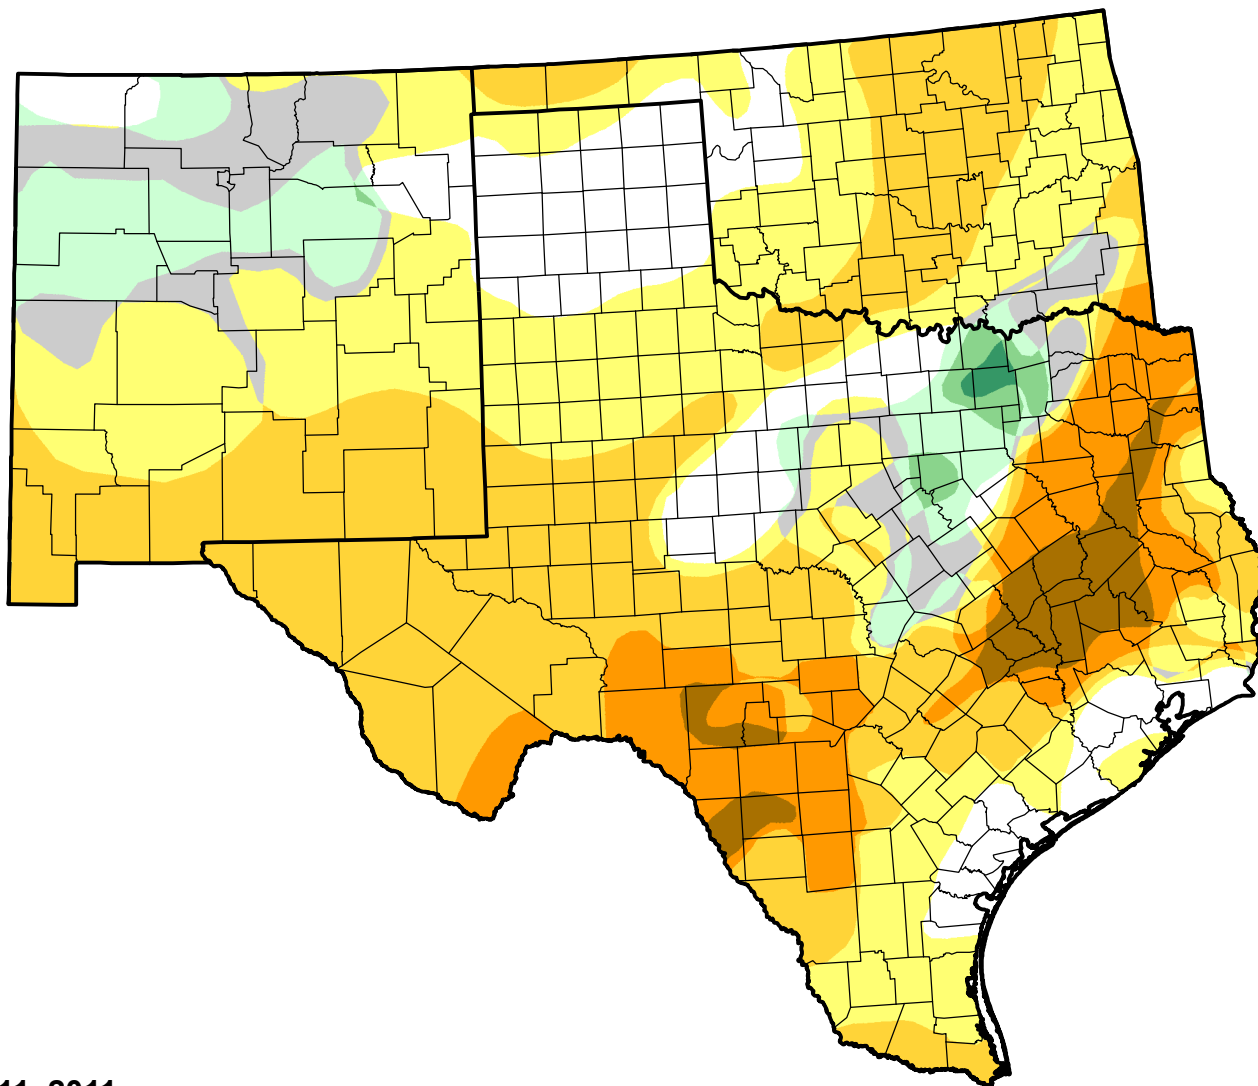

U.S. Drought Monitor Class Change - Southern Plains RDEWS

26 Week

January 11, 2011
compared to
July 15, 2010

droughtmonitor.unl.edu

-  5 Class Degradation
-  4 Class Degradation
-  3 Class Degradation
-  2 Class Degradation
-  1 Class Degradation
-  No Change
-  1 Class Improvement
-  2 Class Improvement
-  3 Class Improvement
-  4 Class Improvement
-  5 Class Improvement