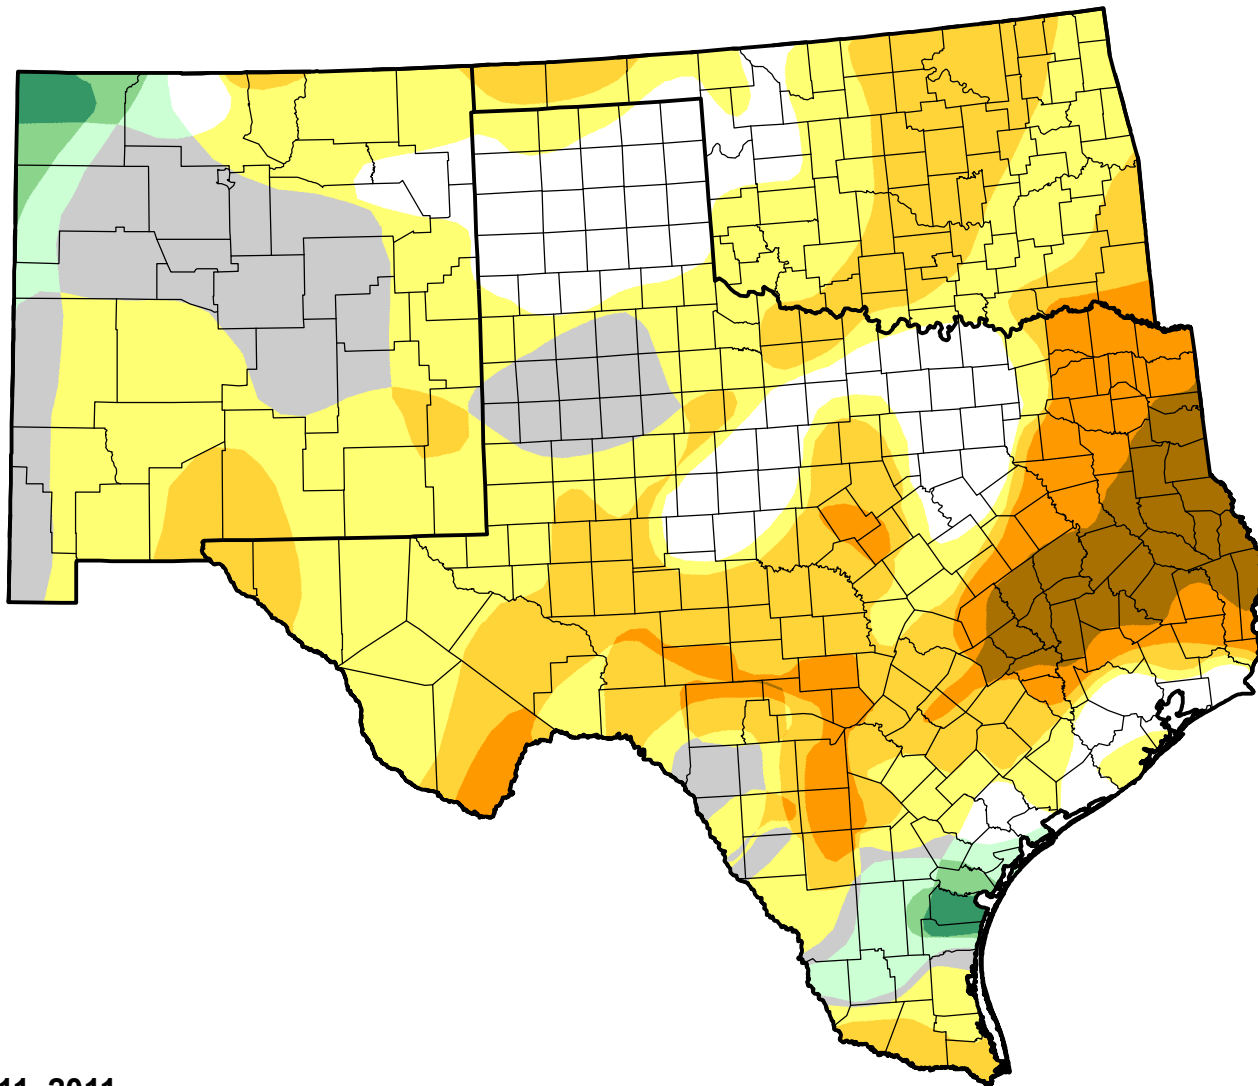

# U.S. Drought Monitor Class Change - Southern Plains RDEWS

## 52 Week

January 11, 2011  
compared to  
January 14, 2010

[droughtmonitor.unl.edu](http://droughtmonitor.unl.edu)