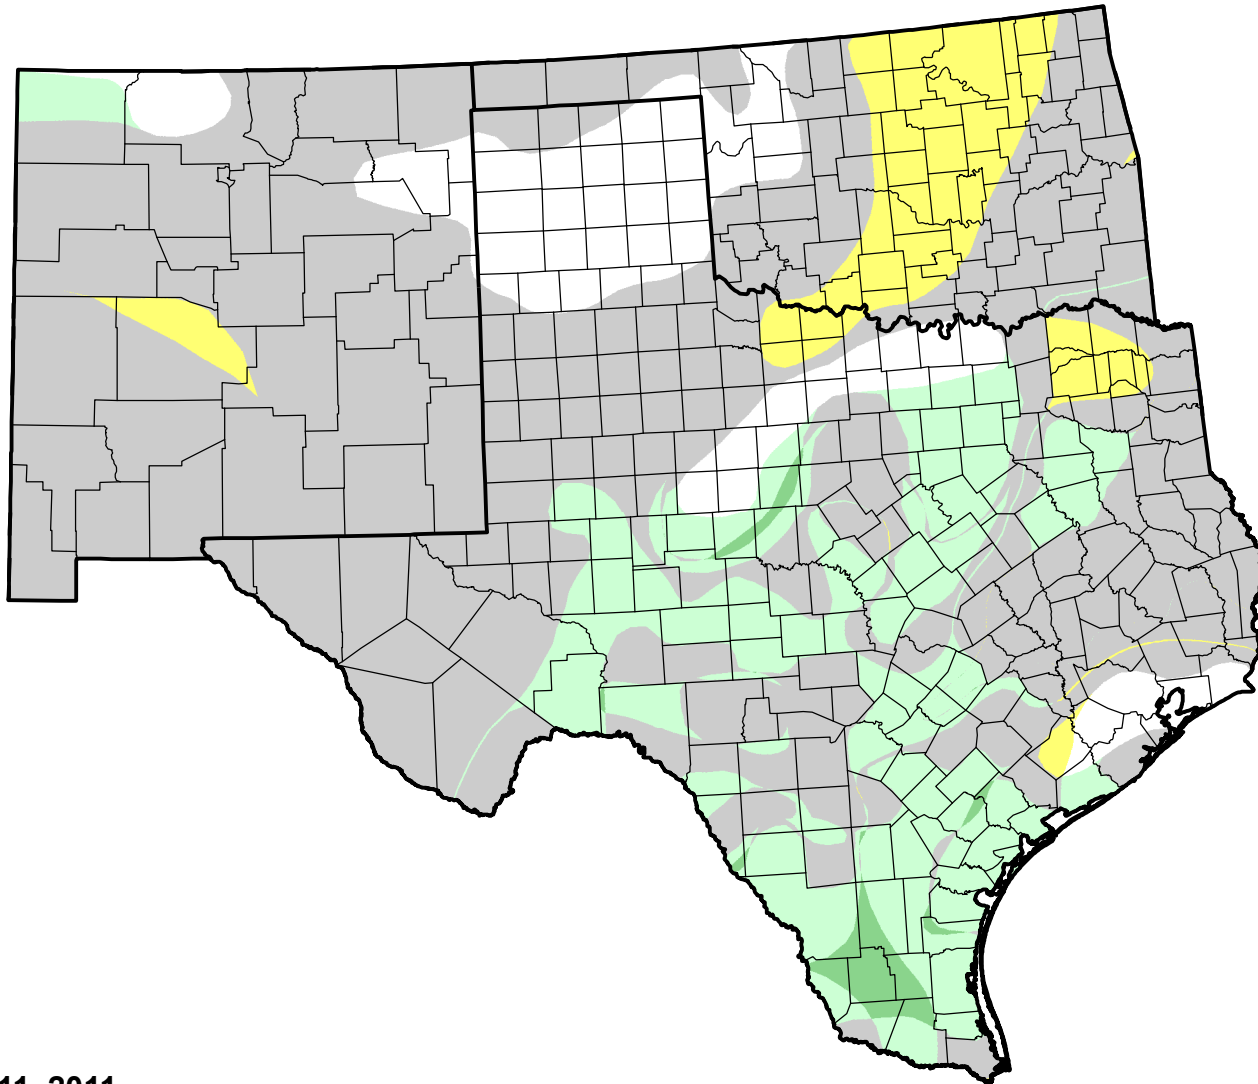

U.S. Drought Monitor Class Change - Southern Plains RDEWS

Start of Calendar Year

January 11, 2011
compared to
January 6, 2011

droughtmonitor.unl.edu

- | | |
|---|---------------------|
|  | 5 Class Degradation |
|  | 4 Class Degradation |
|  | 3 Class Degradation |
|  | 2 Class Degradation |
|  | 1 Class Degradation |
|  | No Change |
|  | 1 Class Improvement |
|  | 2 Class Improvement |
|  | 3 Class Improvement |
|  | 4 Class Improvement |
|  | 5 Class Improvement |