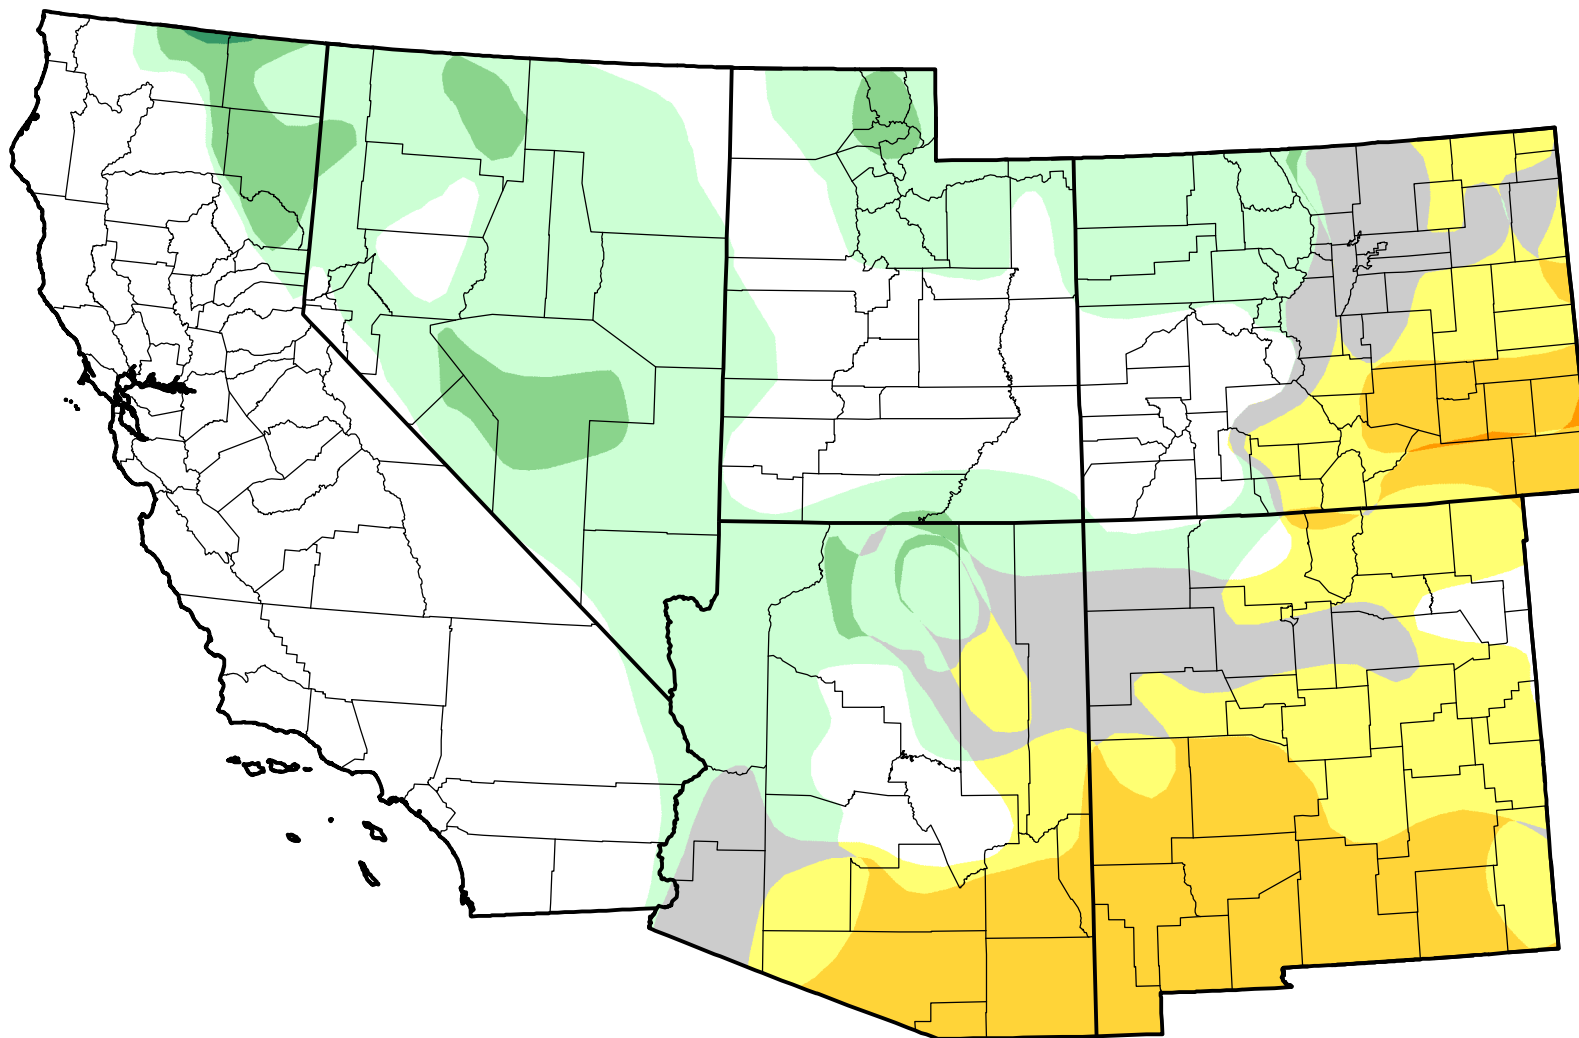

U.S. Drought Monitor Class Change - Southwest

13 Week

January 11, 2011
compared to
October 14, 2010

droughtmonitor.unl.edu

-  5 Class Degradation
-  4 Class Degradation
-  3 Class Degradation
-  2 Class Degradation
-  1 Class Degradation
-  No Change
-  1 Class Improvement
-  2 Class Improvement
-  3 Class Improvement
-  4 Class Improvement
-  5 Class Improvement