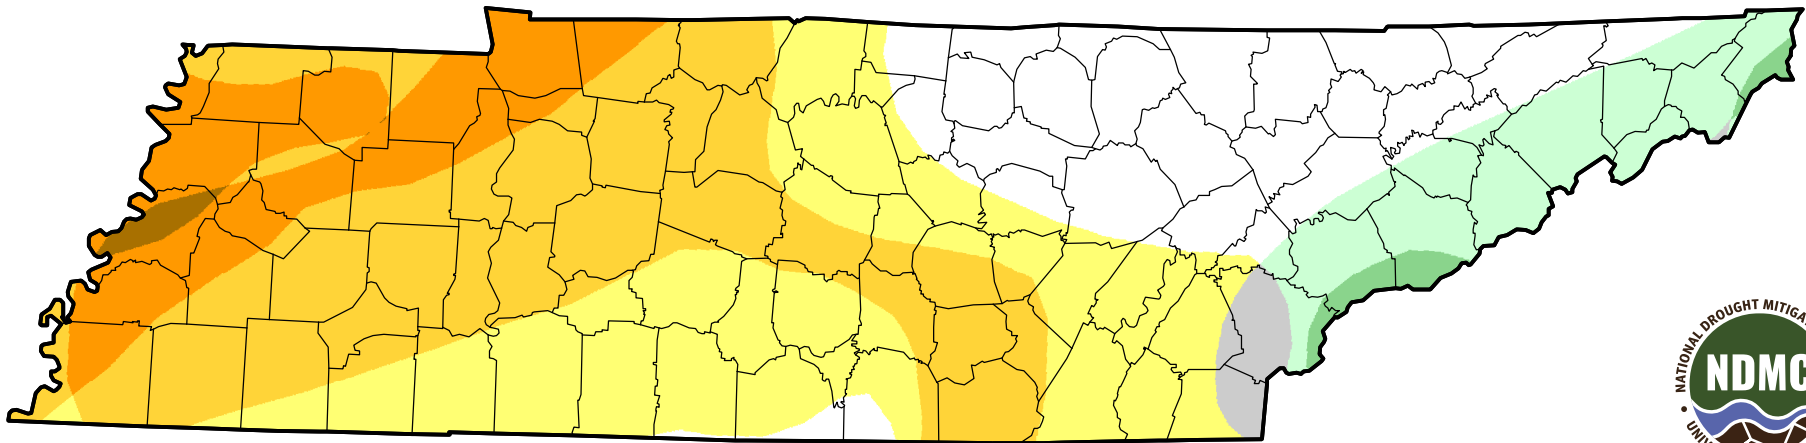

U.S. Drought Monitor Class Change - Tennessee

26 Week