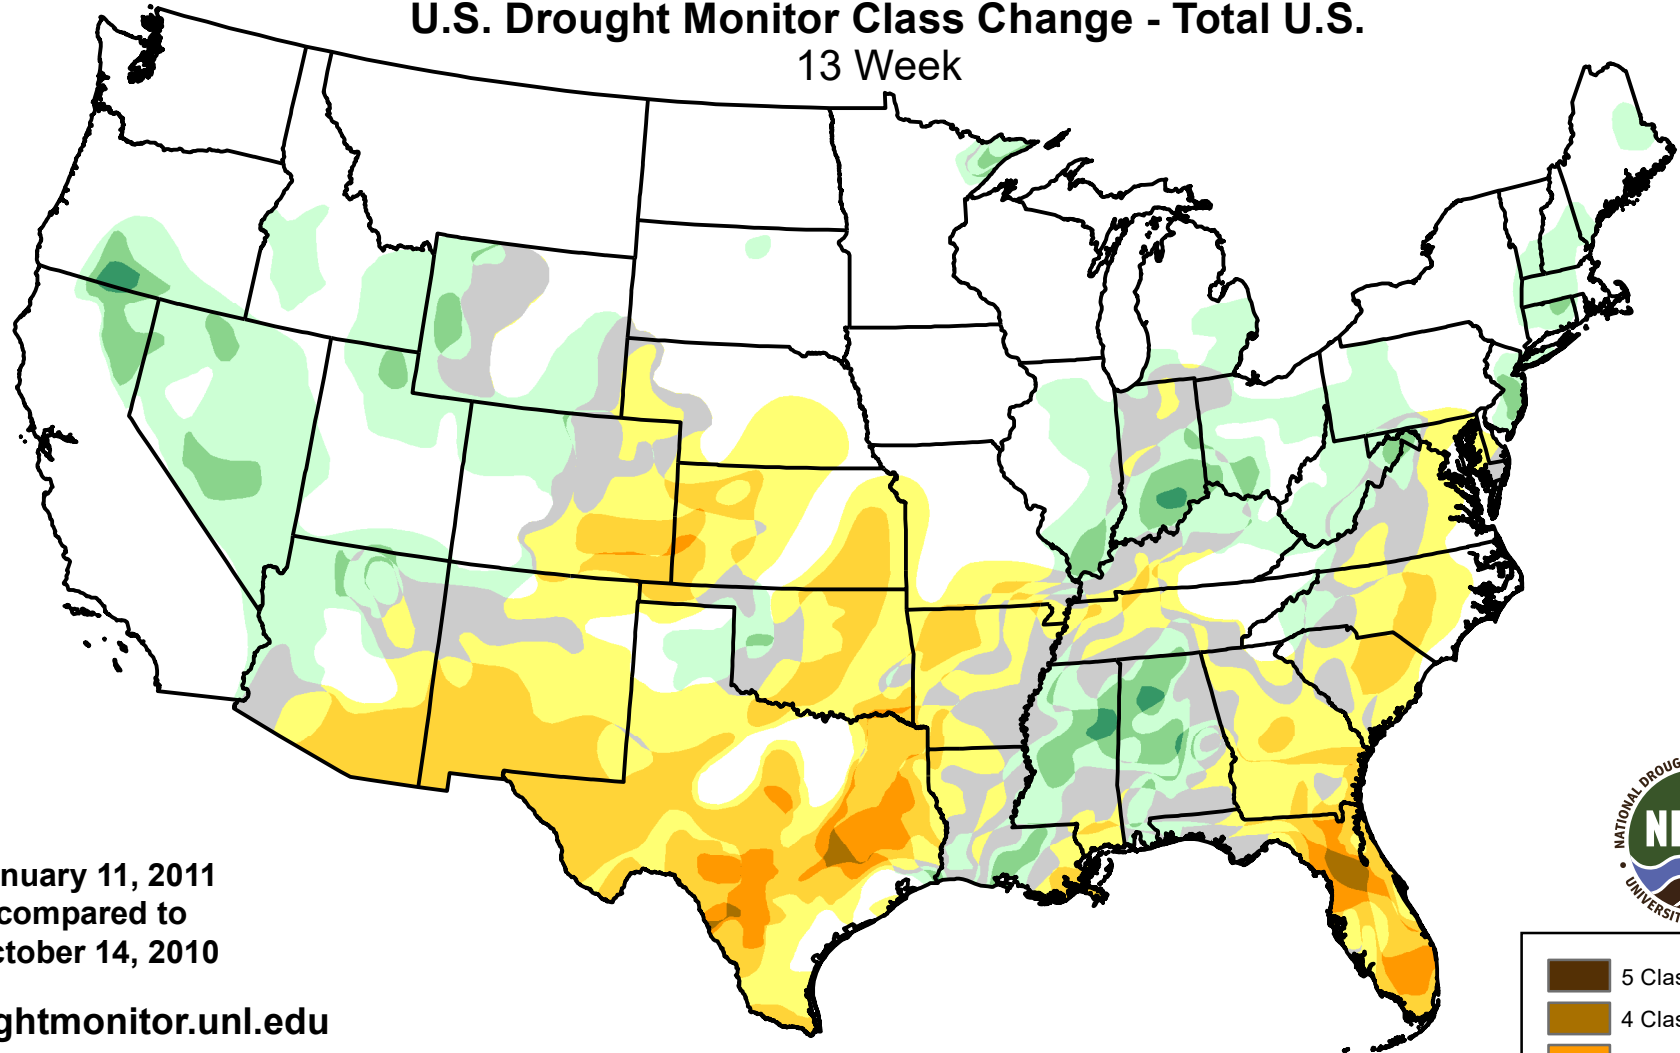

U.S. Drought Monitor Class Change - Total U.S. 13 Week

January 11, 2011
compared to
October 14, 2010

droughtmonitor.unl.edu

- 5 Class Degradation
- 4 Class Degradation
- 3 Class Degradation
- 2 Class Degradation
- No Change
- 1 Class Improvement
- 2 Class Improvement
- 3 Class Improvement
- 4 Class Improvement
- 5 Class Improvement