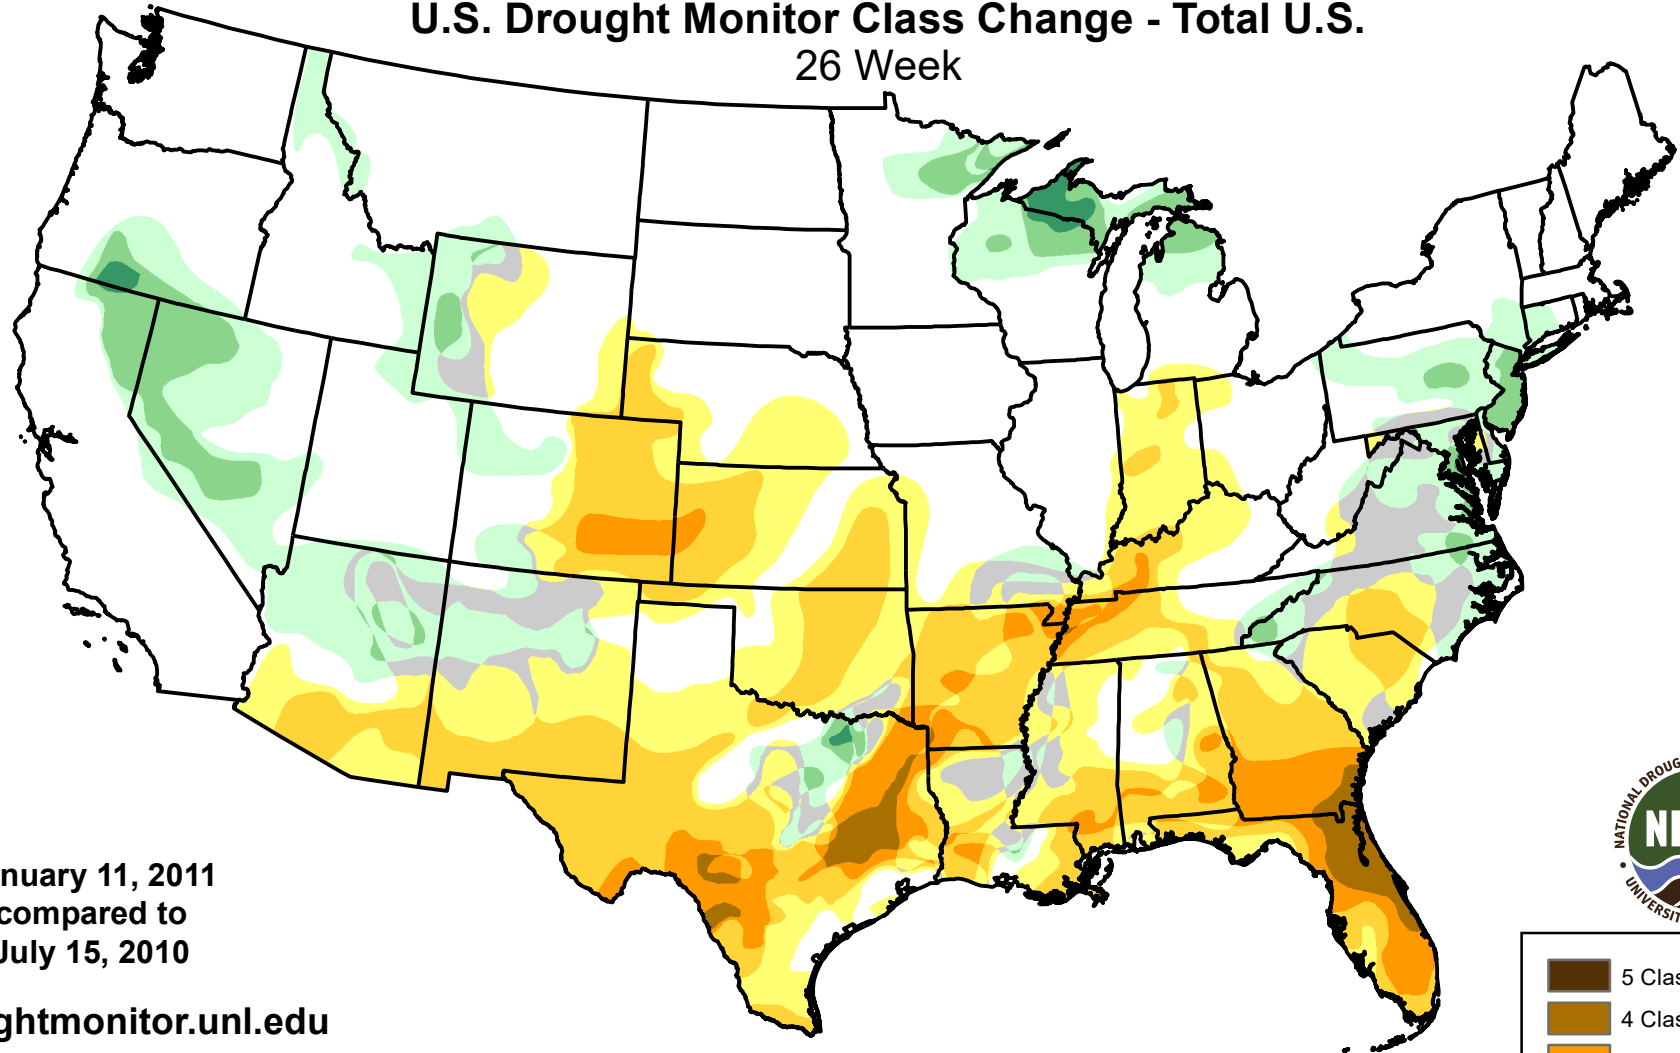

U.S. Drought Monitor Class Change - Total U.S. 26 Week

January 11, 2011
compared to
July 15, 2010

droughtmonitor.unl.edu

-  5 Class Degradation
-  4 Class Degradation
-  3 Class Degradation
-  2 Class Degradation
-  1 Class Degradation
-  No Change
-  1 Class Improvement
-  2 Class Improvement
-  3 Class Improvement
-  4 Class Improvement
-  5 Class Improvement