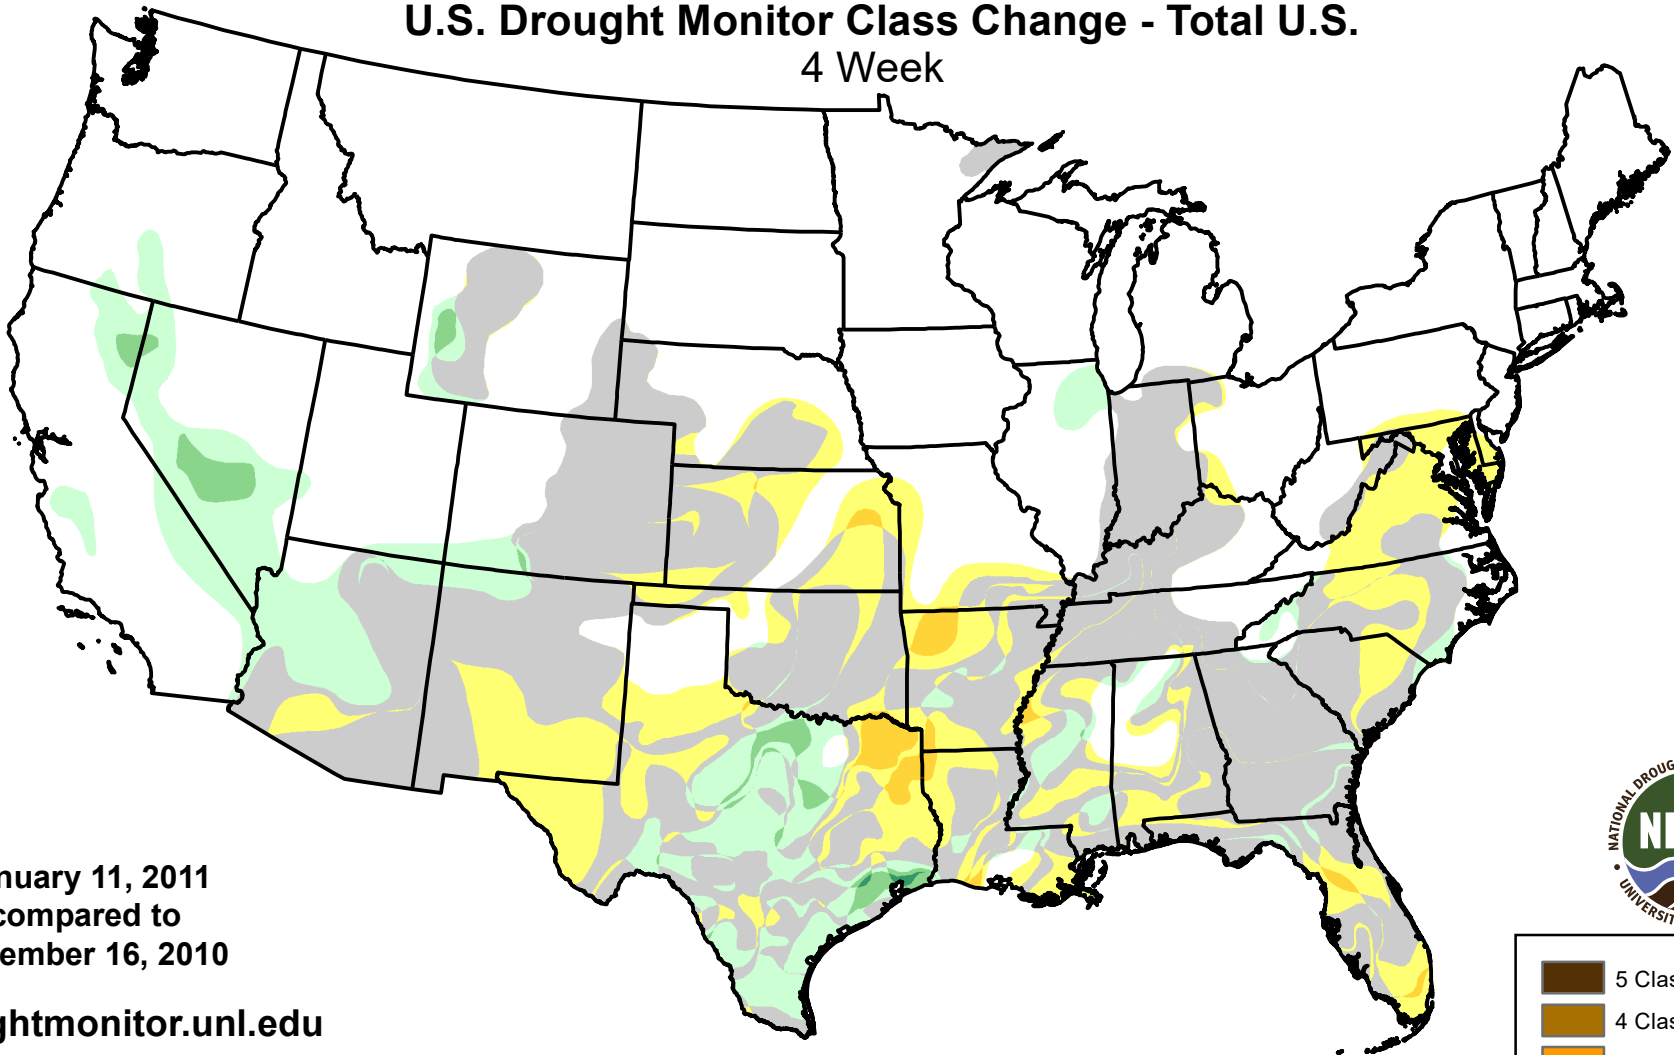

# U.S. Drought Monitor Class Change - Total U.S.

4 Week

January 11, 2011  
compared to  
December 16, 2010

[droughtmonitor.unl.edu](http://droughtmonitor.unl.edu)

-  5 Class Degradation
-  4 Class Degradation
-  3 Class Degradation
-  2 Class Degradation
-  1 Class Degradation
-  No Change
-  1 Class Improvement
-  2 Class Improvement
-  3 Class Improvement
-  4 Class Improvement
-  5 Class Improvement