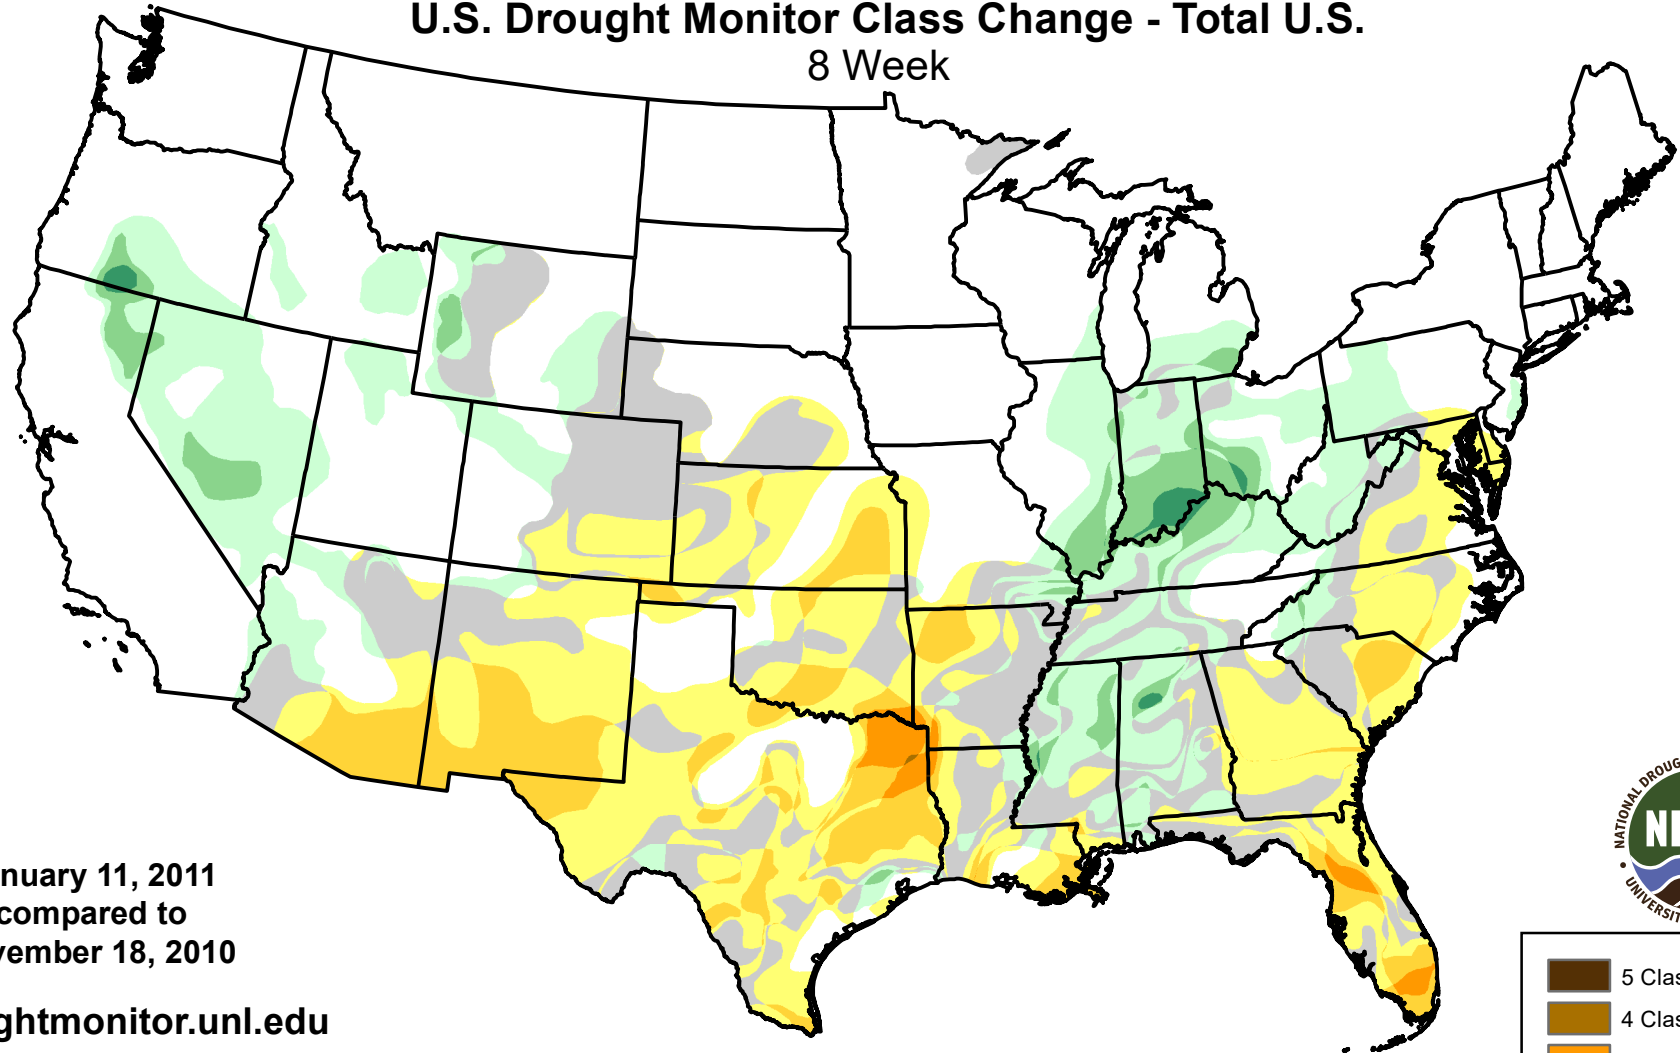

# U.S. Drought Monitor Class Change - Total U.S. 8 Week

January 11, 2011  
compared to  
November 18, 2010

[droughtmonitor.unl.edu](http://droughtmonitor.unl.edu)

- 5 Class Degradation
- 4 Class Degradation
- 3 Class Degradation
- 2 Class Degradation
- No Change
- 1 Class Improvement
- 2 Class Improvement
- 3 Class Improvement
- 4 Class Improvement
- 5 Class Improvement