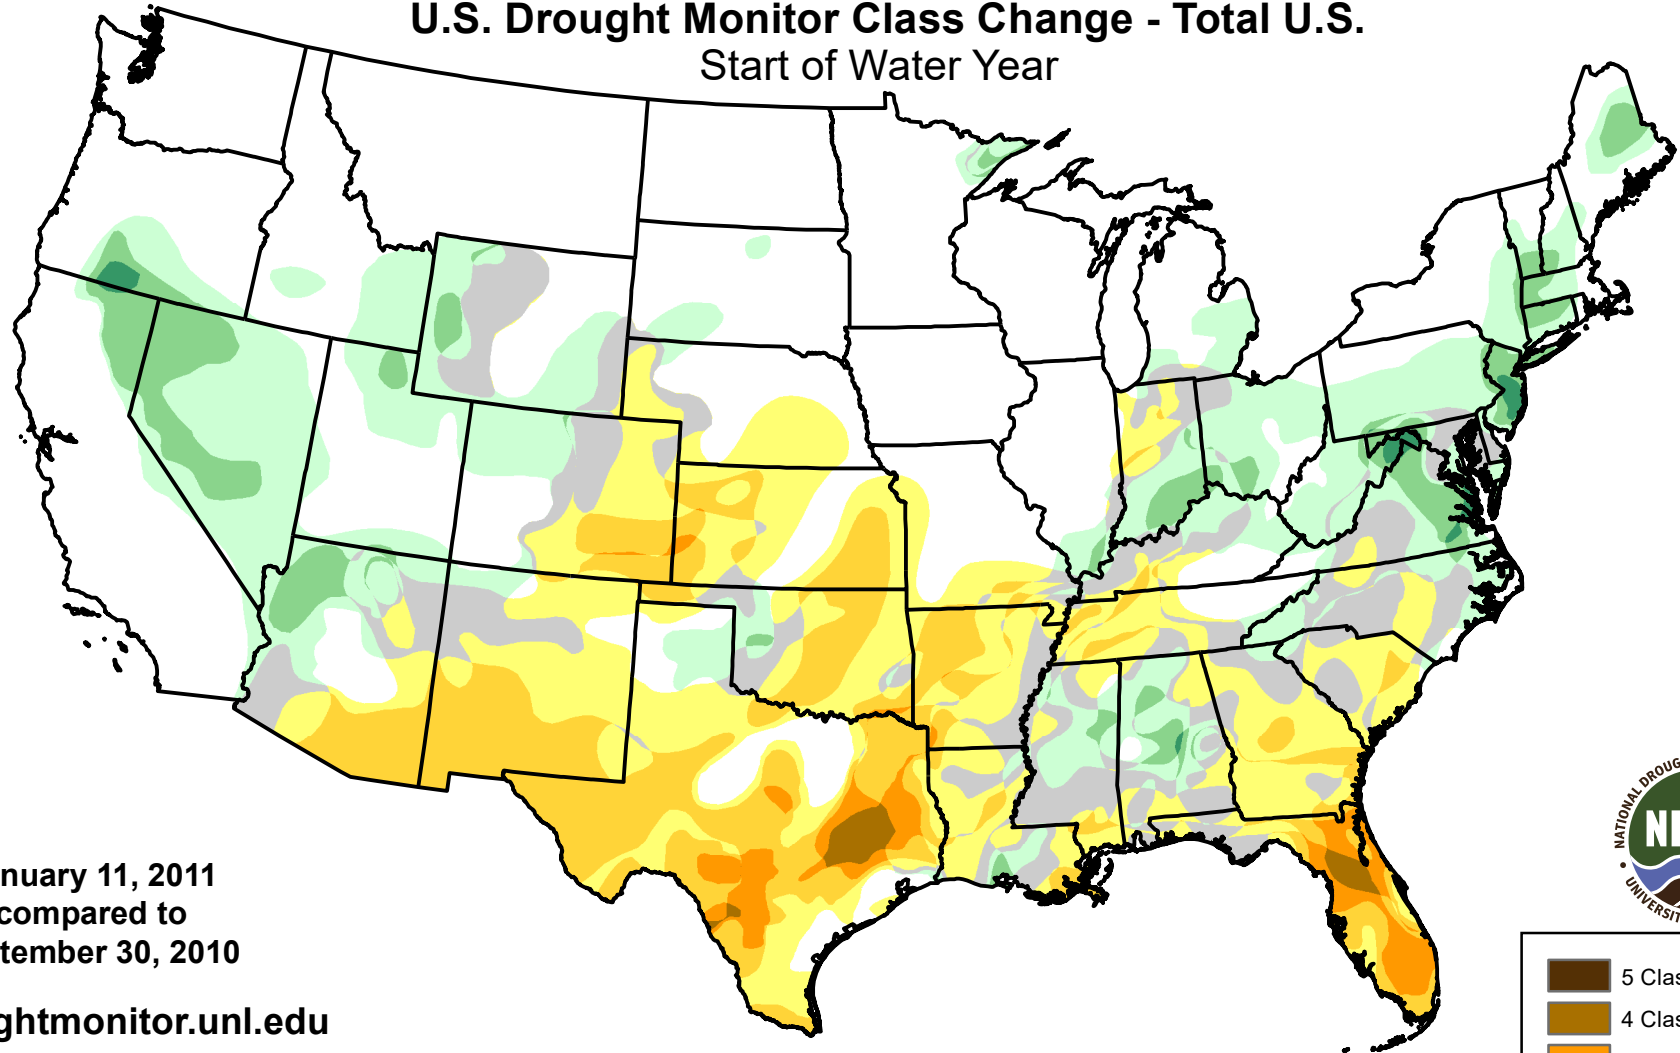

U.S. Drought Monitor Class Change - Total U.S. Start of Water Year

January 11, 2011
compared to
September 30, 2010

droughtmonitor.unl.edu

- 5 Class Degradation
- 4 Class Degradation
- 3 Class Degradation
- 2 Class Degradation
- 1 Class Degradation
- No Change
- 1 Class Improvement
- 2 Class Improvement
- 3 Class Improvement
- 4 Class Improvement
- 5 Class Improvement