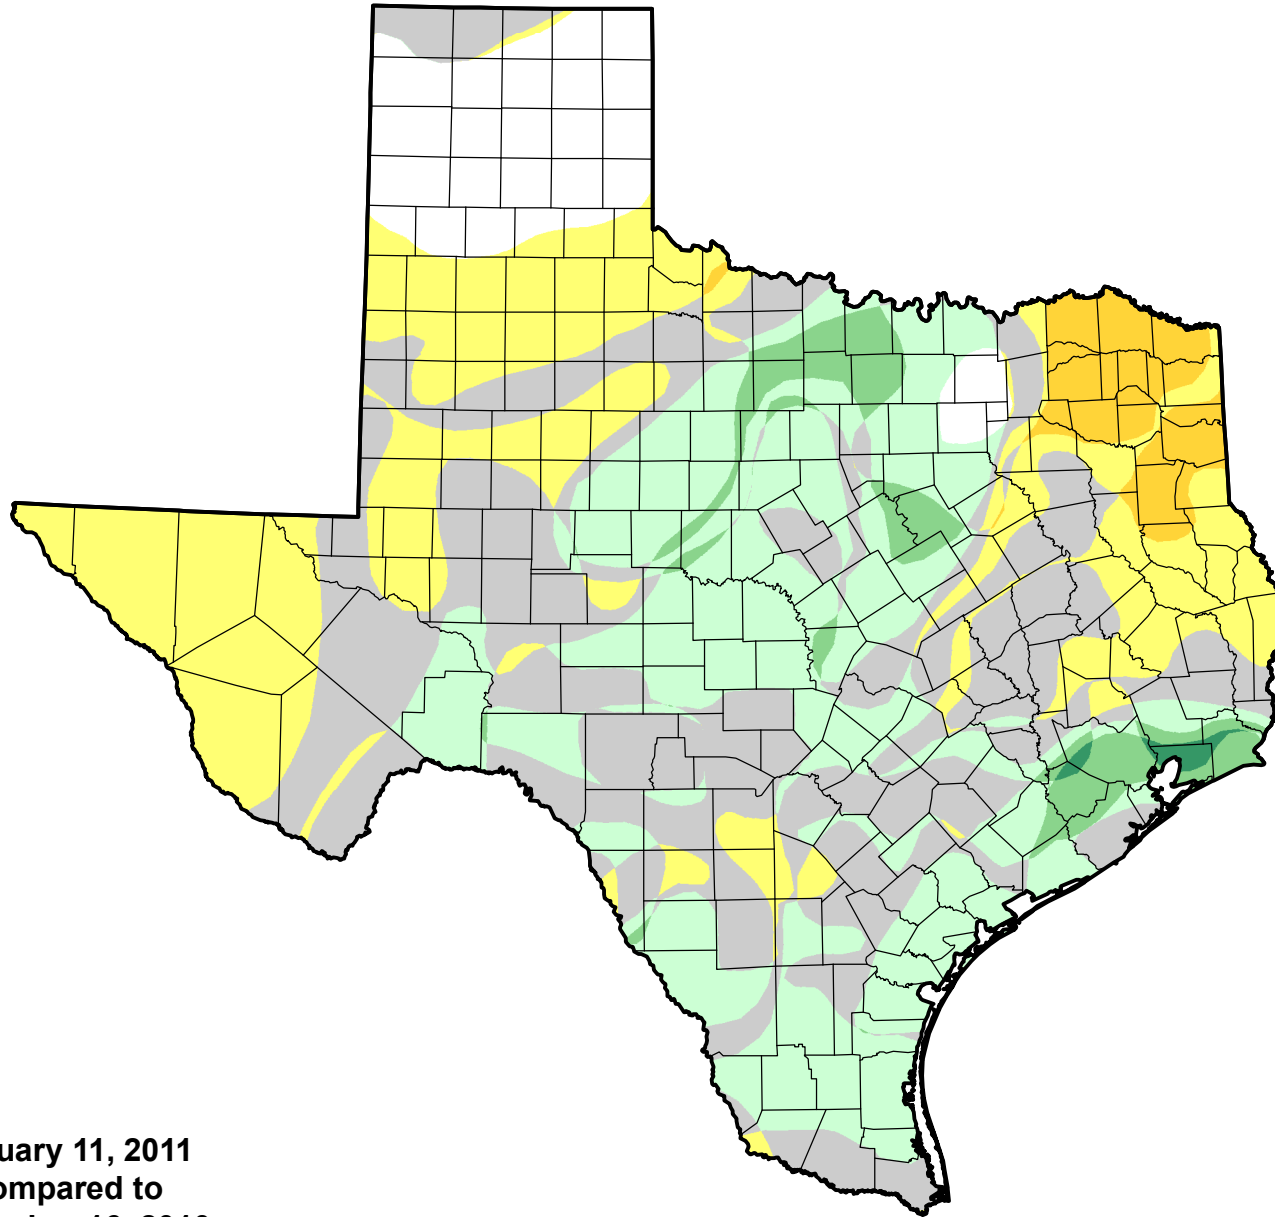

U.S. Drought Monitor Class Change - Texas

4 Week

January 11, 2011
compared to
December 16, 2010

droughtmonitor.unl.edu

- | | |
|---|---------------------|
|  | 5 Class Degradation |
|  | 4 Class Degradation |
|  | 3 Class Degradation |
|  | 2 Class Degradation |
|  | 1 Class Degradation |
|  | No Change |
|  | 1 Class Improvement |
|  | 2 Class Improvement |
|  | 3 Class Improvement |
|  | 4 Class Improvement |
|  | 5 Class Improvement |