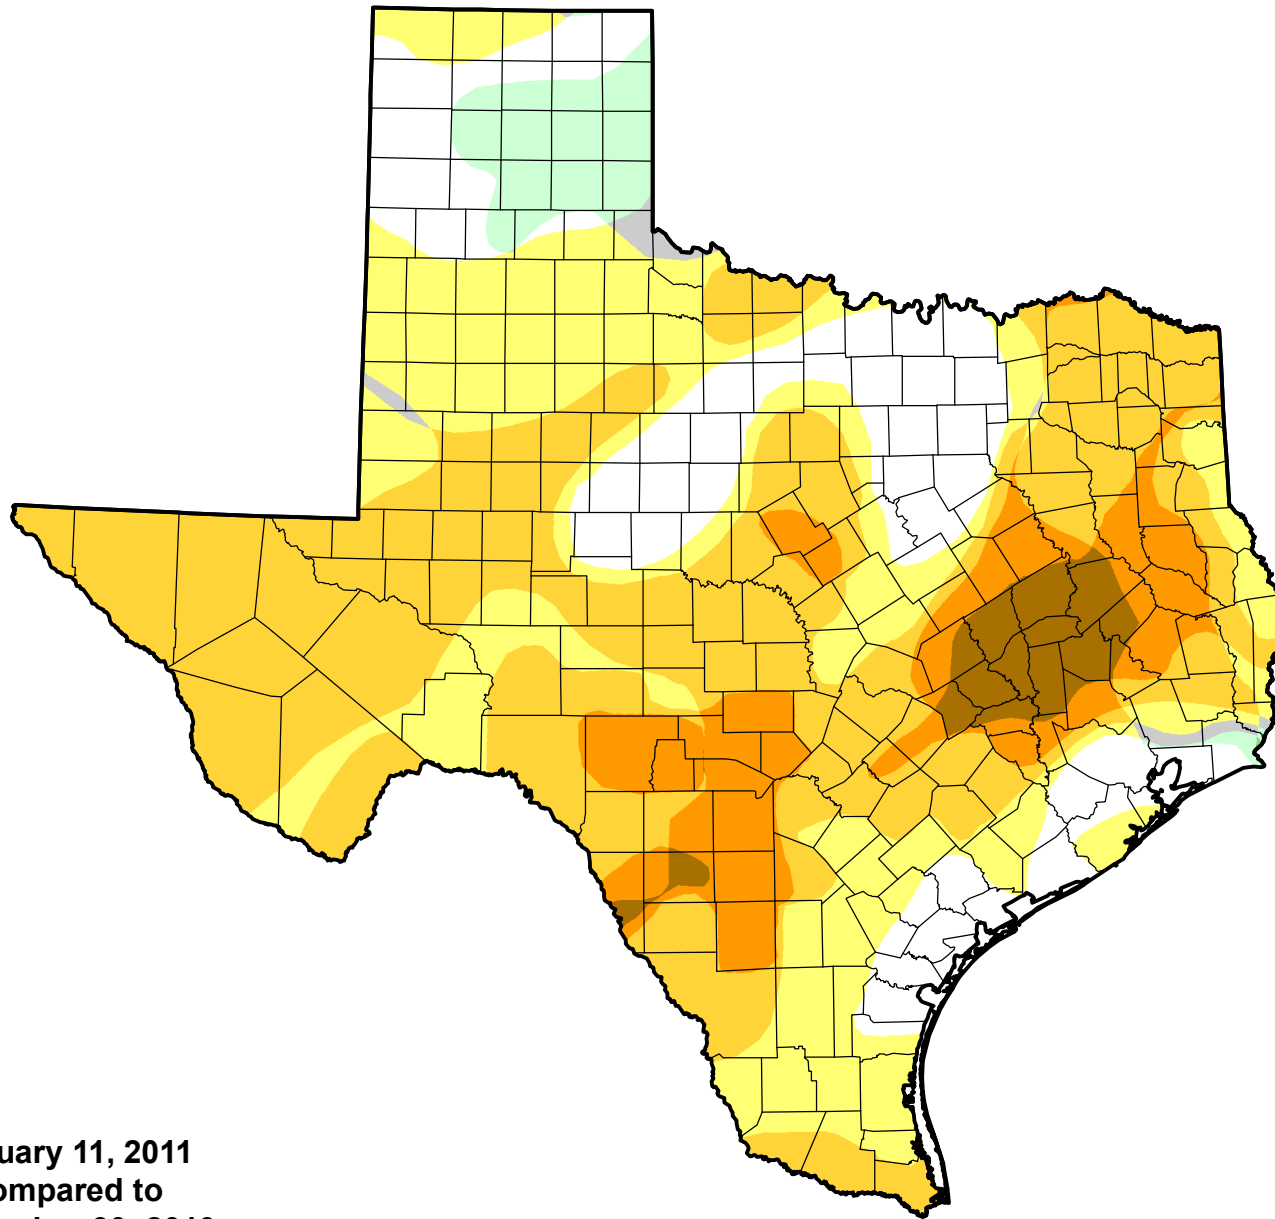

U.S. Drought Monitor Class Change - Texas

Start of Water Year

January 11, 2011
compared to
September 30, 2010

droughtmonitor.unl.edu

-  5 Class Degradation
-  4 Class Degradation
-  3 Class Degradation
-  2 Class Degradation
-  1 Class Degradation
-  No Change
-  1 Class Improvement
-  2 Class Improvement
-  3 Class Improvement
-  4 Class Improvement
-  5 Class Improvement