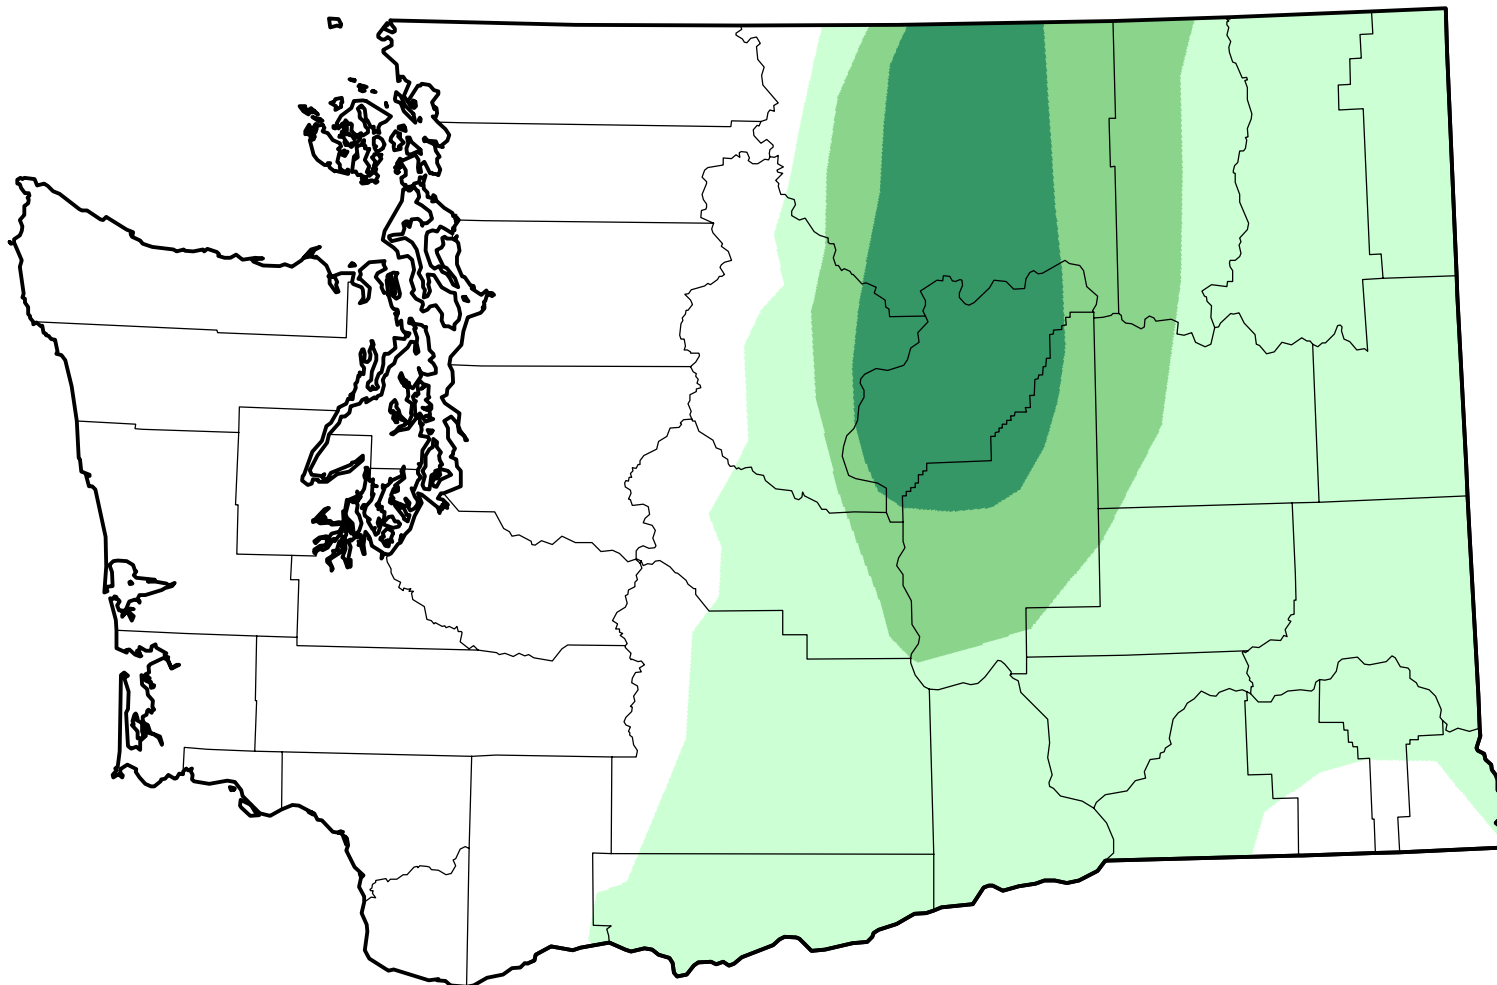

U.S. Drought Monitor Class Change - Washington

52 Week

January 11, 2011
compared to
January 14, 2010

droughtmonitor.unl.edu

- 5 Class Degradation
- 4 Class Degradation
- 3 Class Degradation
- 2 Class Degradation
- 1 Class Degradation
- No Change
- 1 Class Improvement
- 2 Class Improvement
- 3 Class Improvement
- 4 Class Improvement
- 5 Class Improvement