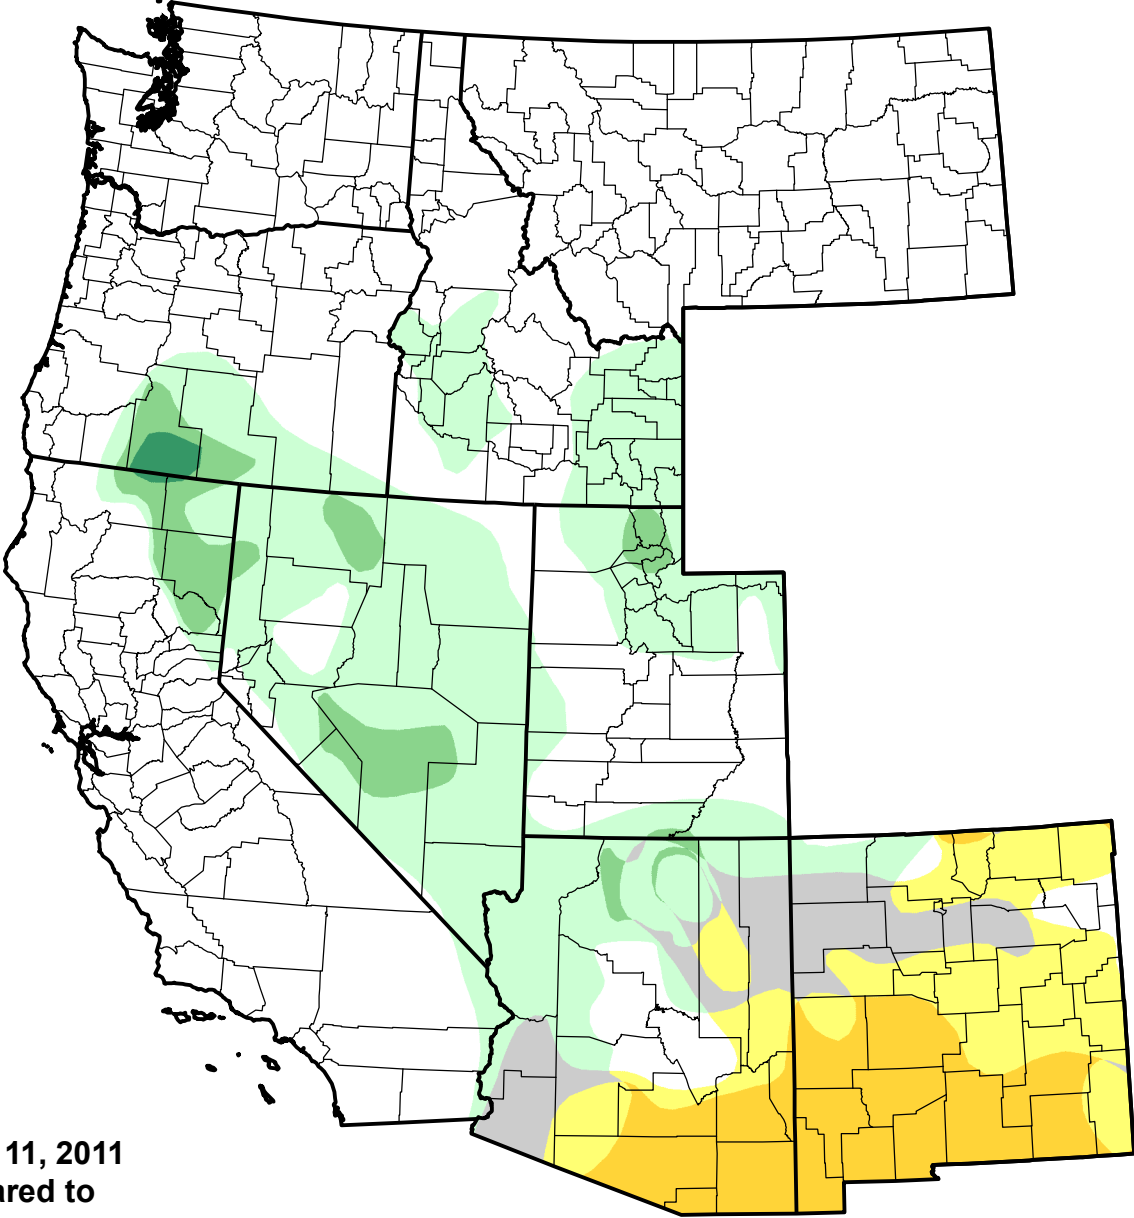

U.S. Drought Monitor Class Change - West 13 Week

January 11, 2011
compared to
October 14, 2010

-  5 Class Degradation
-  4 Class Degradation
-  3 Class Degradation
-  2 Class Degradation
-  1 Class Degradation
-  No Change
-  1 Class Improvement
-  2 Class Improvement
-  3 Class Improvement
-  4 Class Improvement
-  5 Class Improvement