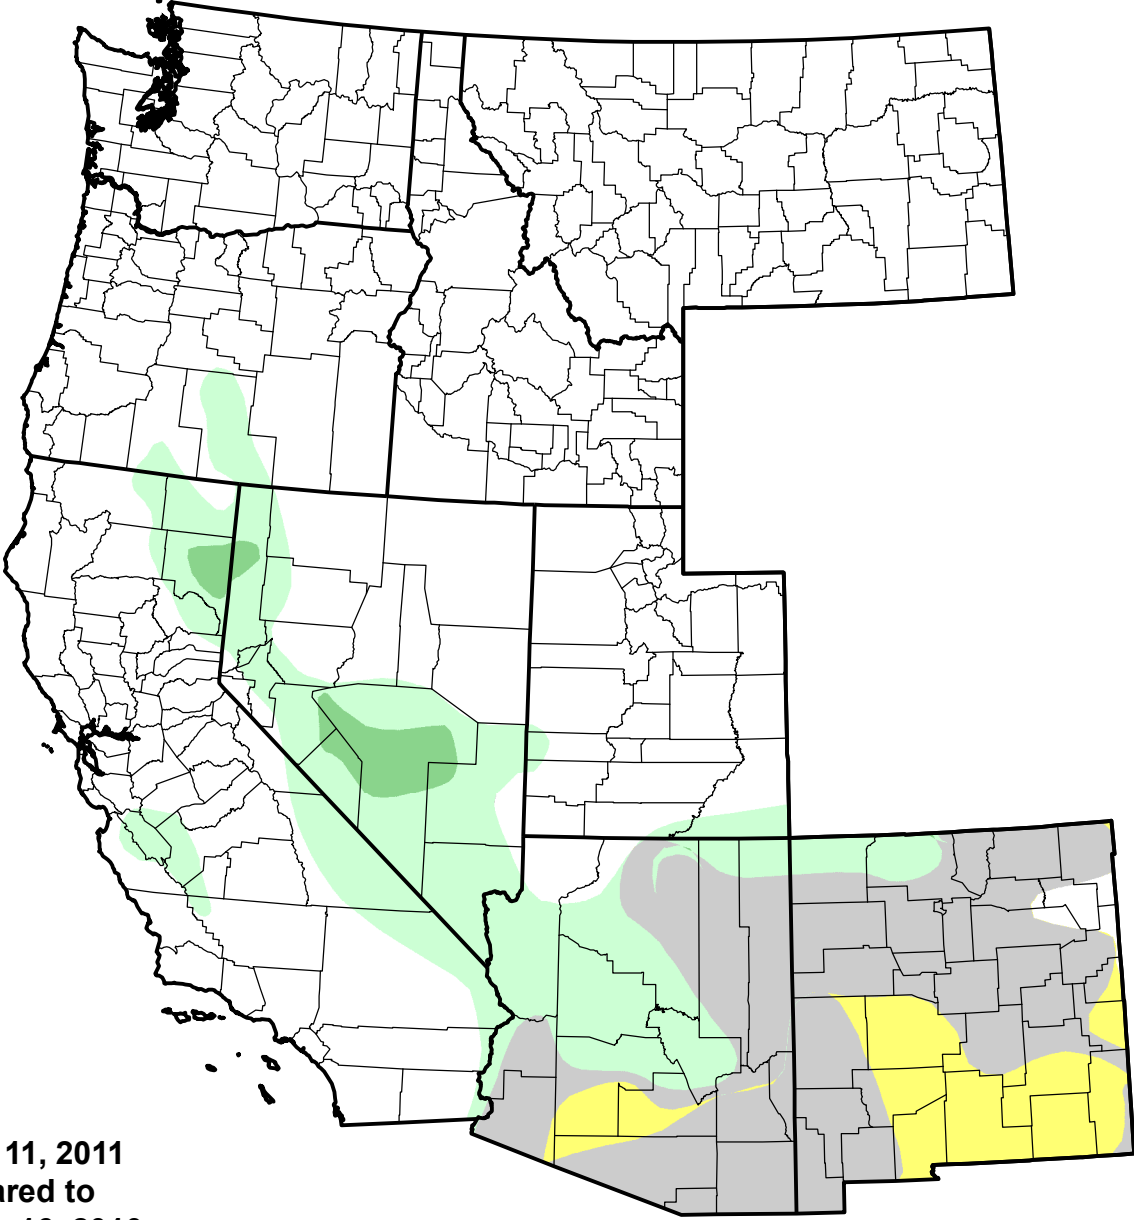

U.S. Drought Monitor Class Change - West

4 Week

January 11, 2011
compared to
December 16, 2010

droughtmonitor.unl.edu

-  5 Class Degradation
-  4 Class Degradation
-  3 Class Degradation
-  2 Class Degradation
-  1 Class Degradation
-  No Change
-  1 Class Improvement
-  2 Class Improvement
-  3 Class Improvement
-  4 Class Improvement
-  5 Class Improvement