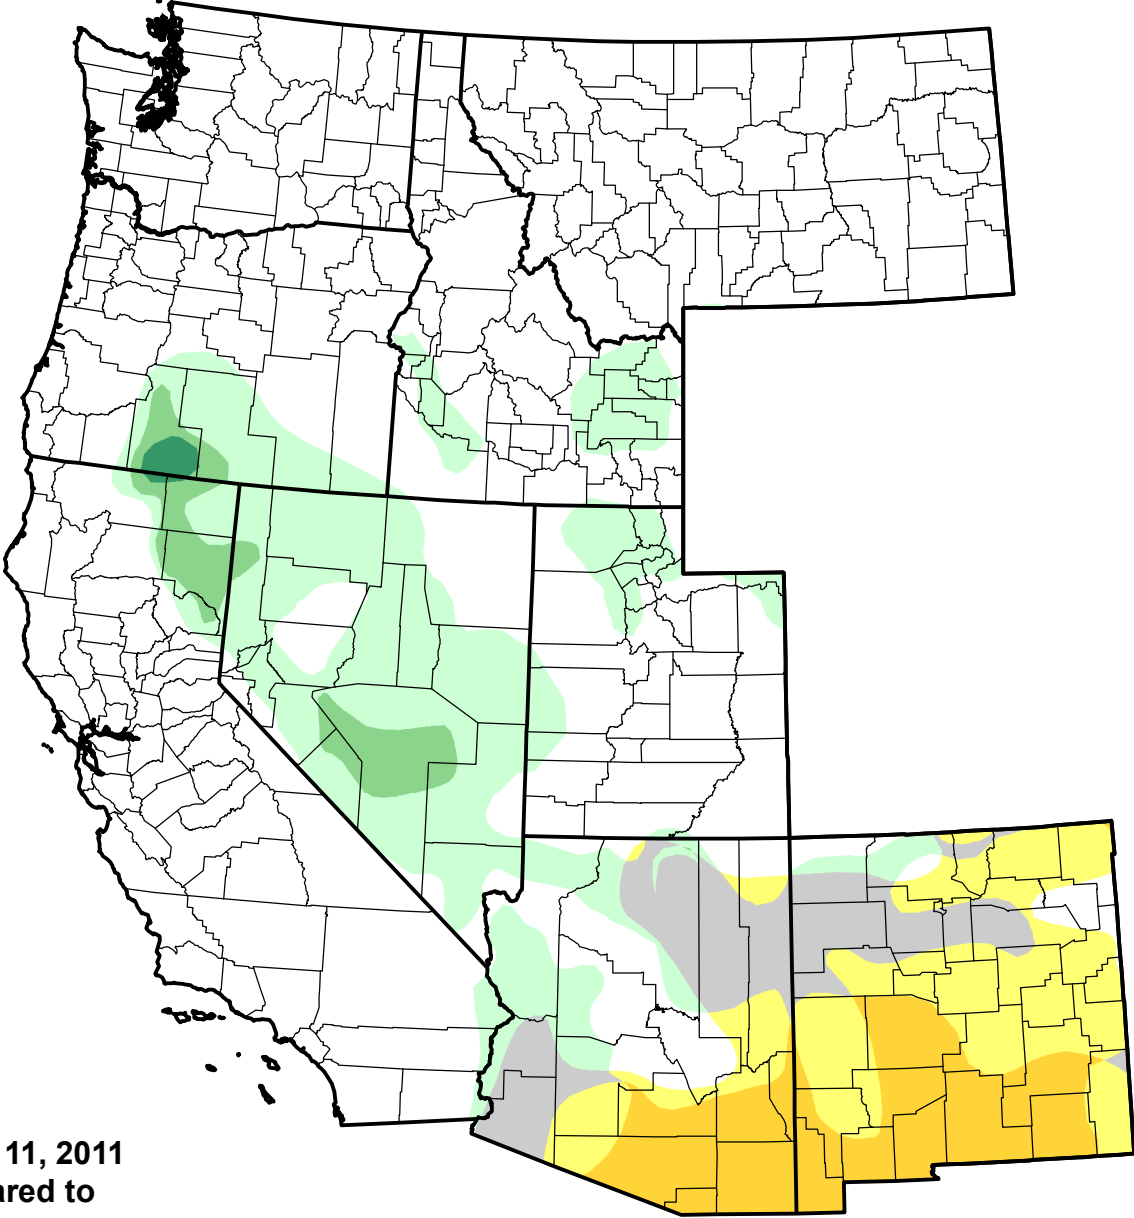

U.S. Drought Monitor Class Change - West

8 Week

-  5 Class Degradation
-  4 Class Degradation
-  3 Class Degradation
-  2 Class Degradation
-  1 Class Degradation
-  No Change
-  1 Class Improvement
-  2 Class Improvement
-  3 Class Improvement
-  4 Class Improvement
-  5 Class Improvement

January 11, 2011
compared to
November 18, 2010

droughtmonitor.unl.edu