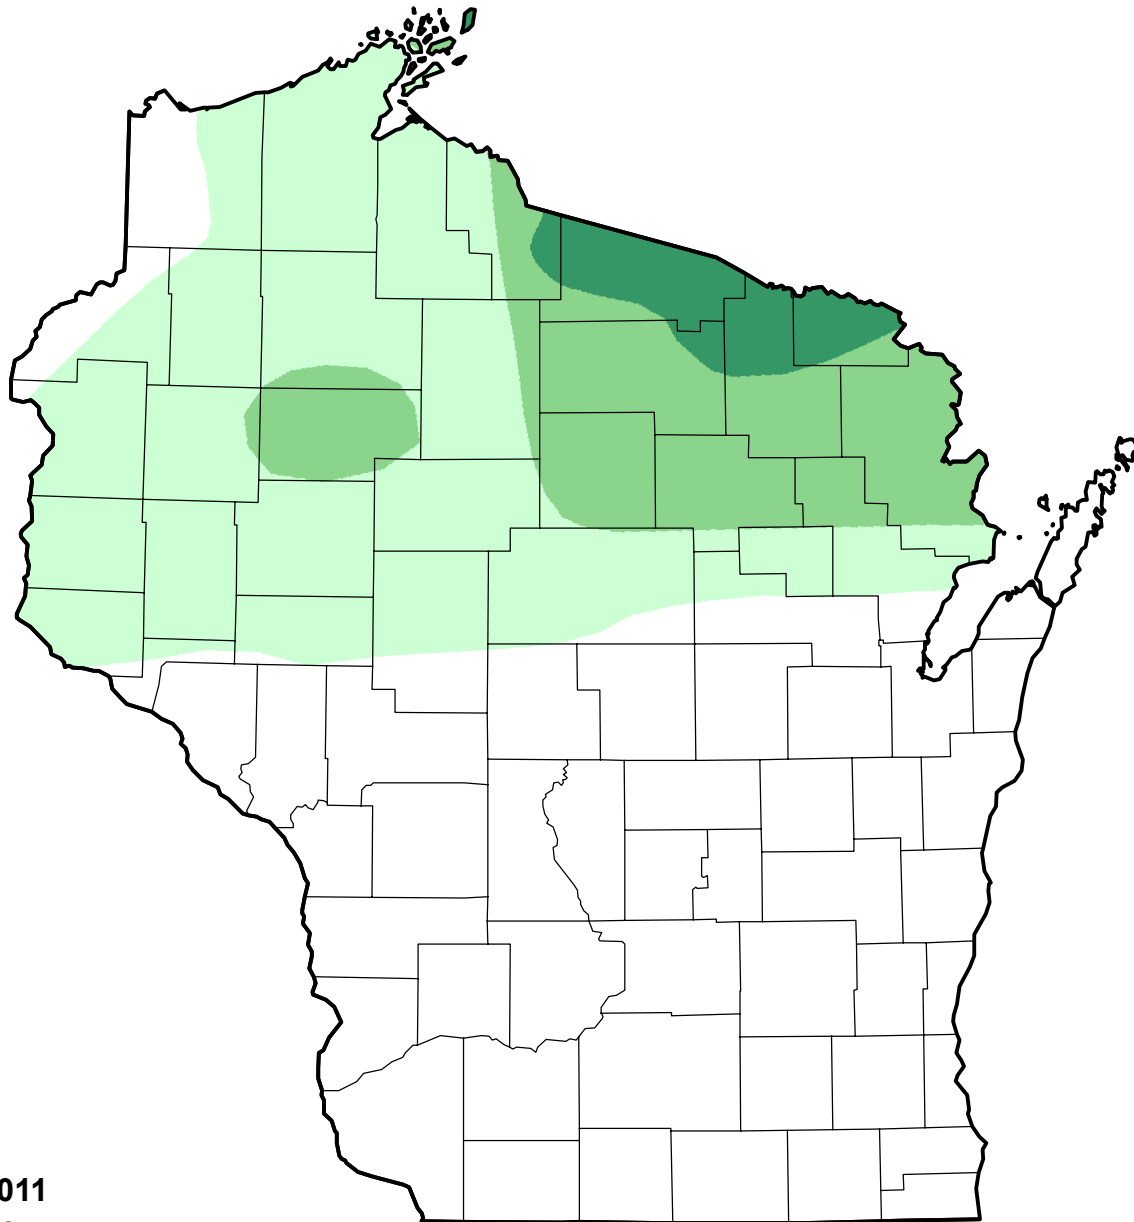

U.S. Drought Monitor Class Change - Wisconsin 26 Week

January 11, 2011
compared to
July 15, 2010

droughtmonitor.unl.edu

- | | |
|---|---------------------|
|  | 5 Class Degradation |
|  | 4 Class Degradation |
|  | 3 Class Degradation |
|  | 2 Class Degradation |
|  | 1 Class Degradation |
|  | No Change |
|  | 1 Class Improvement |
|  | 2 Class Improvement |
|  | 3 Class Improvement |
|  | 4 Class Improvement |
|  | 5 Class Improvement |