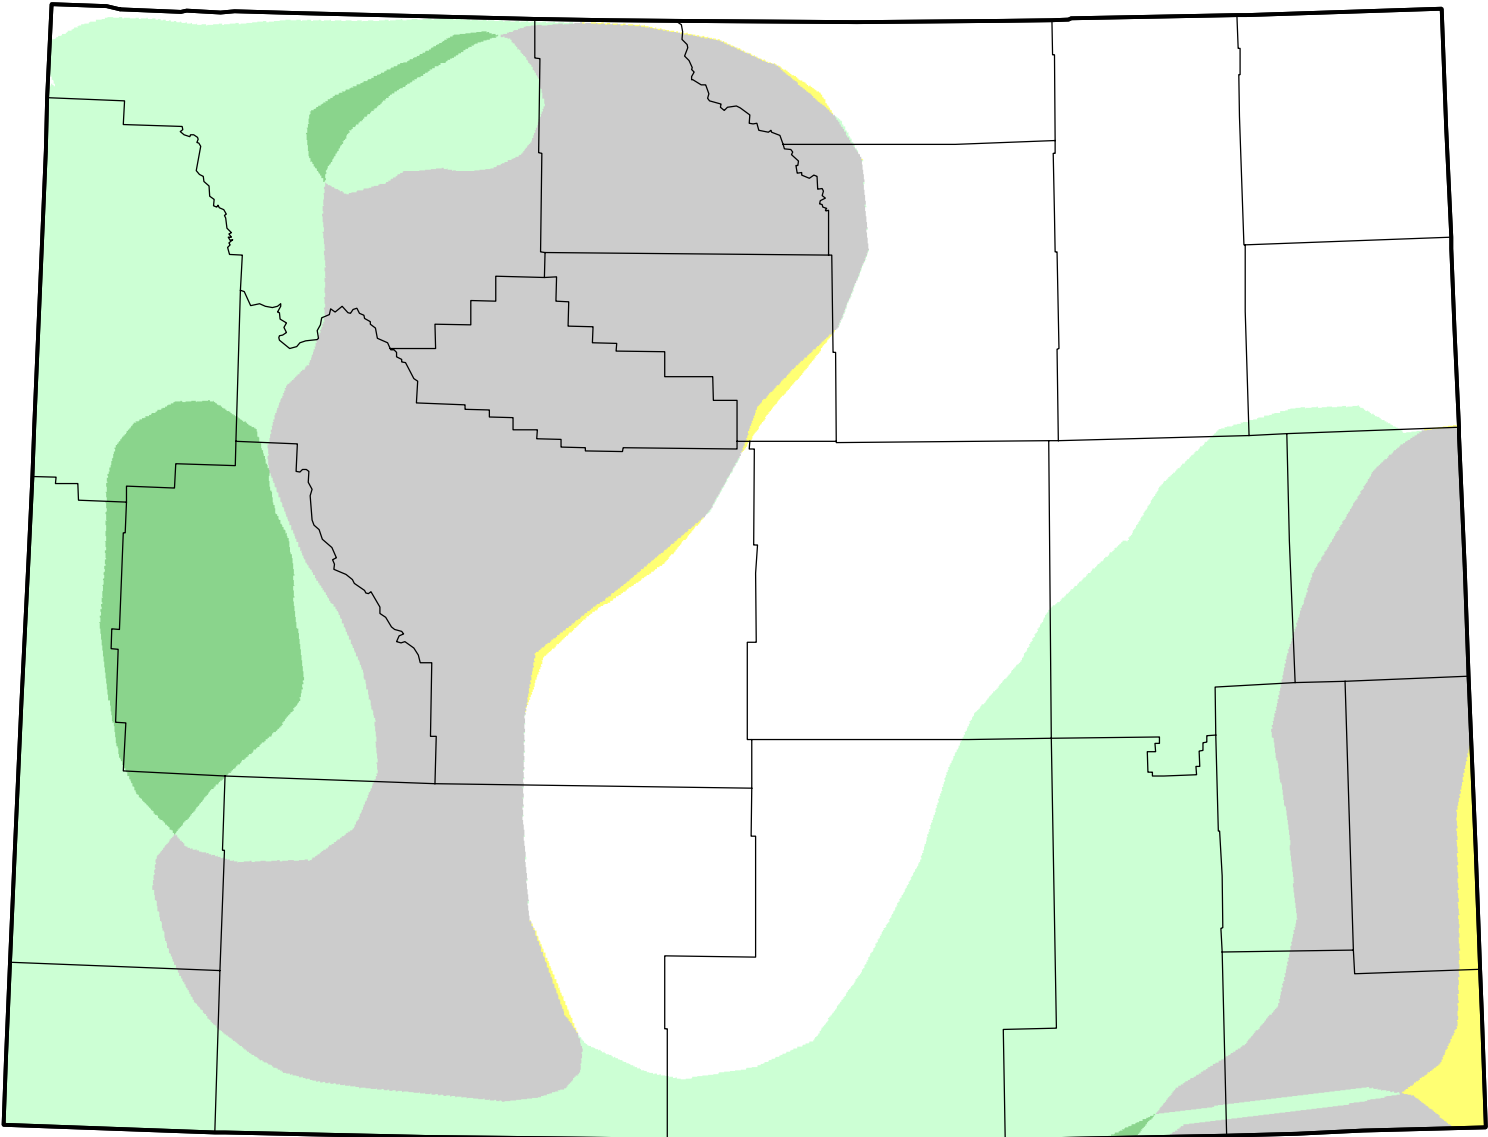

U.S. Drought Monitor Class Change - Wyoming

13 Week

January 11, 2011
compared to
October 14, 2010

droughtmonitor.unl.edu

-  5 Class Degradation
-  4 Class Degradation
-  3 Class Degradation
-  2 Class Degradation
-  1 Class Degradation
-  No Change
-  1 Class Improvement
-  2 Class Improvement
-  3 Class Improvement
-  4 Class Improvement
-  5 Class Improvement