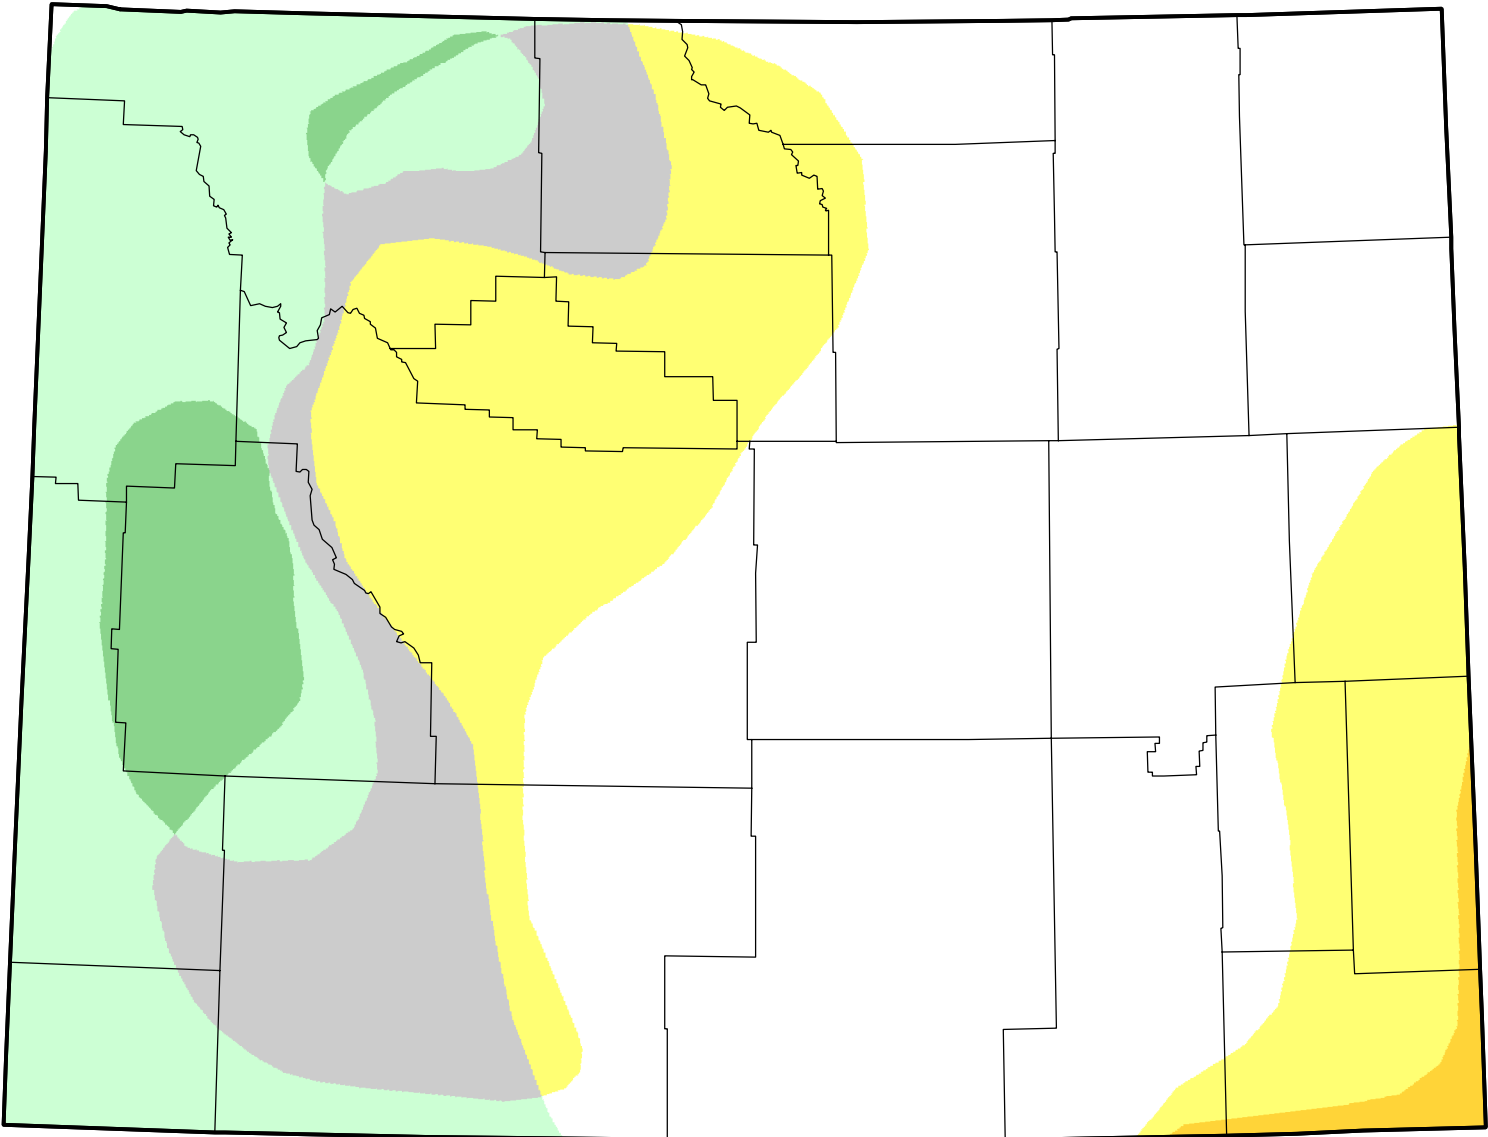

U.S. Drought Monitor Class Change - Wyoming

26 Week

January 11, 2011
compared to
July 15, 2010

droughtmonitor.unl.edu

- 5 Class Degradation
- 4 Class Degradation
- 3 Class Degradation
- 2 Class Degradation
- 1 Class Degradation
- No Change
- 1 Class Improvement
- 2 Class Improvement
- 3 Class Improvement
- 4 Class Improvement
- 5 Class Improvement