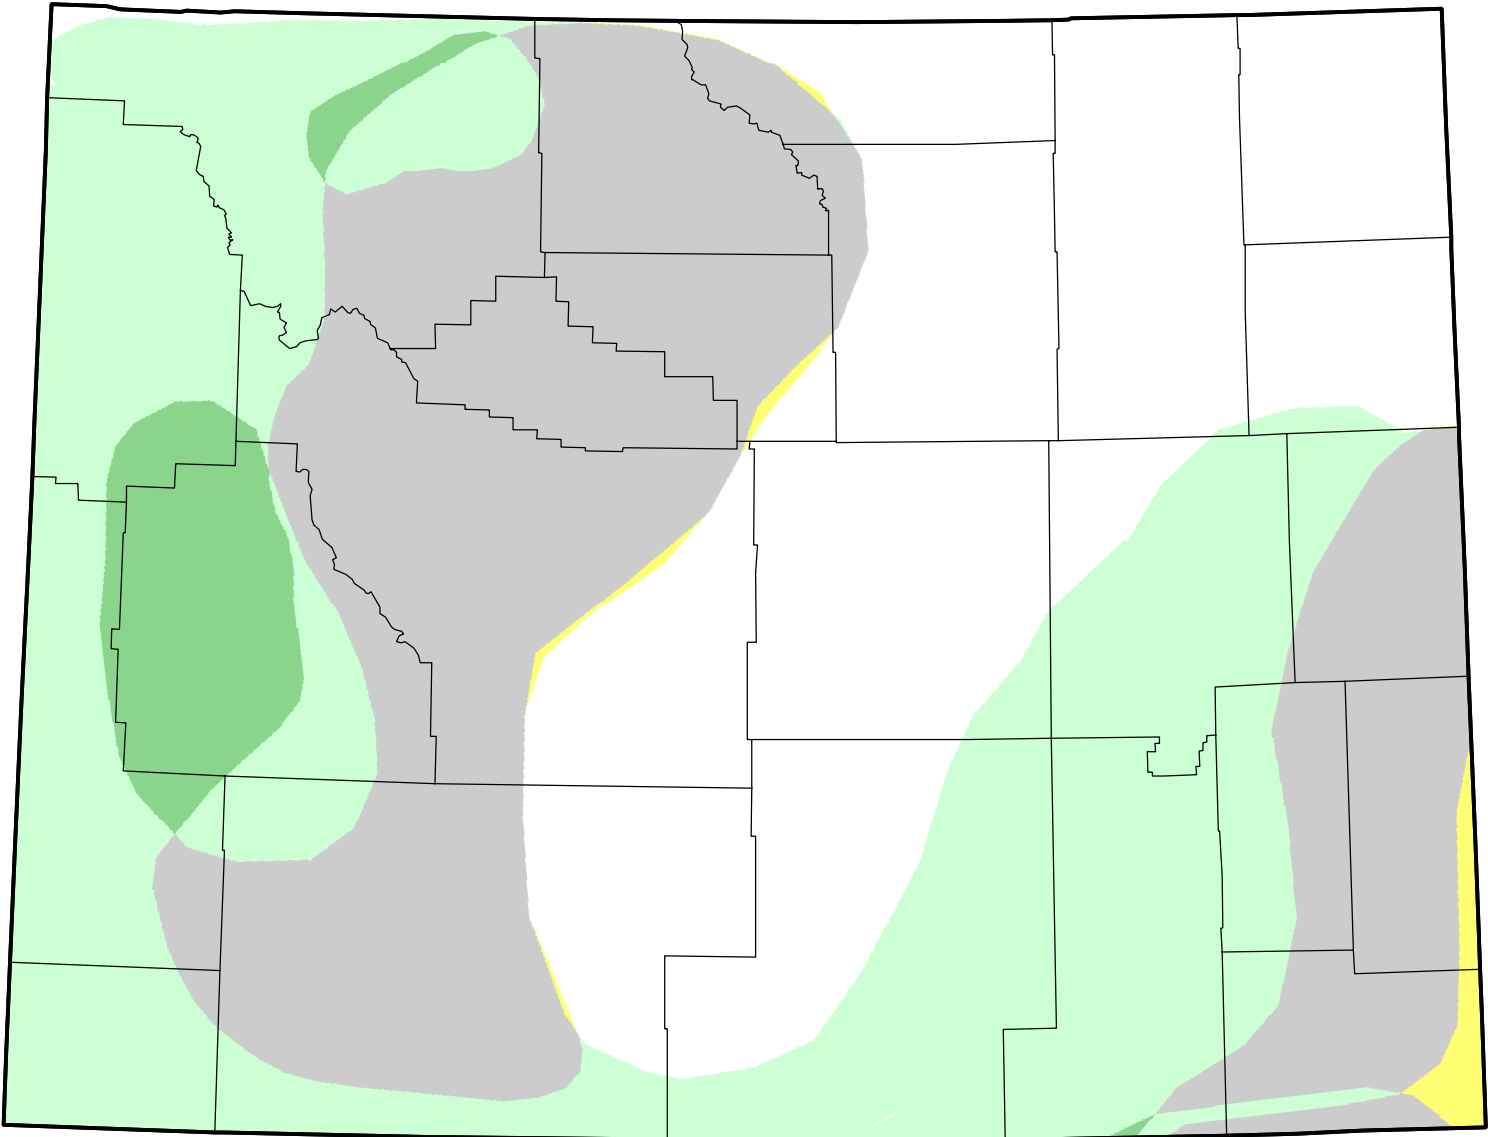

U.S. Drought Monitor Class Change - Wyoming

Start of Water Year

January 11, 2011
compared to
September 30, 2010

droughtmonitor.unl.edu

- 5 Class Degradation
- 4 Class Degradation
- 3 Class Degradation
- 2 Class Degradation
- 1 Class Degradation
- No Change
- 1 Class Improvement
- 2 Class Improvement
- 3 Class Improvement
- 4 Class Improvement
- 5 Class Improvement