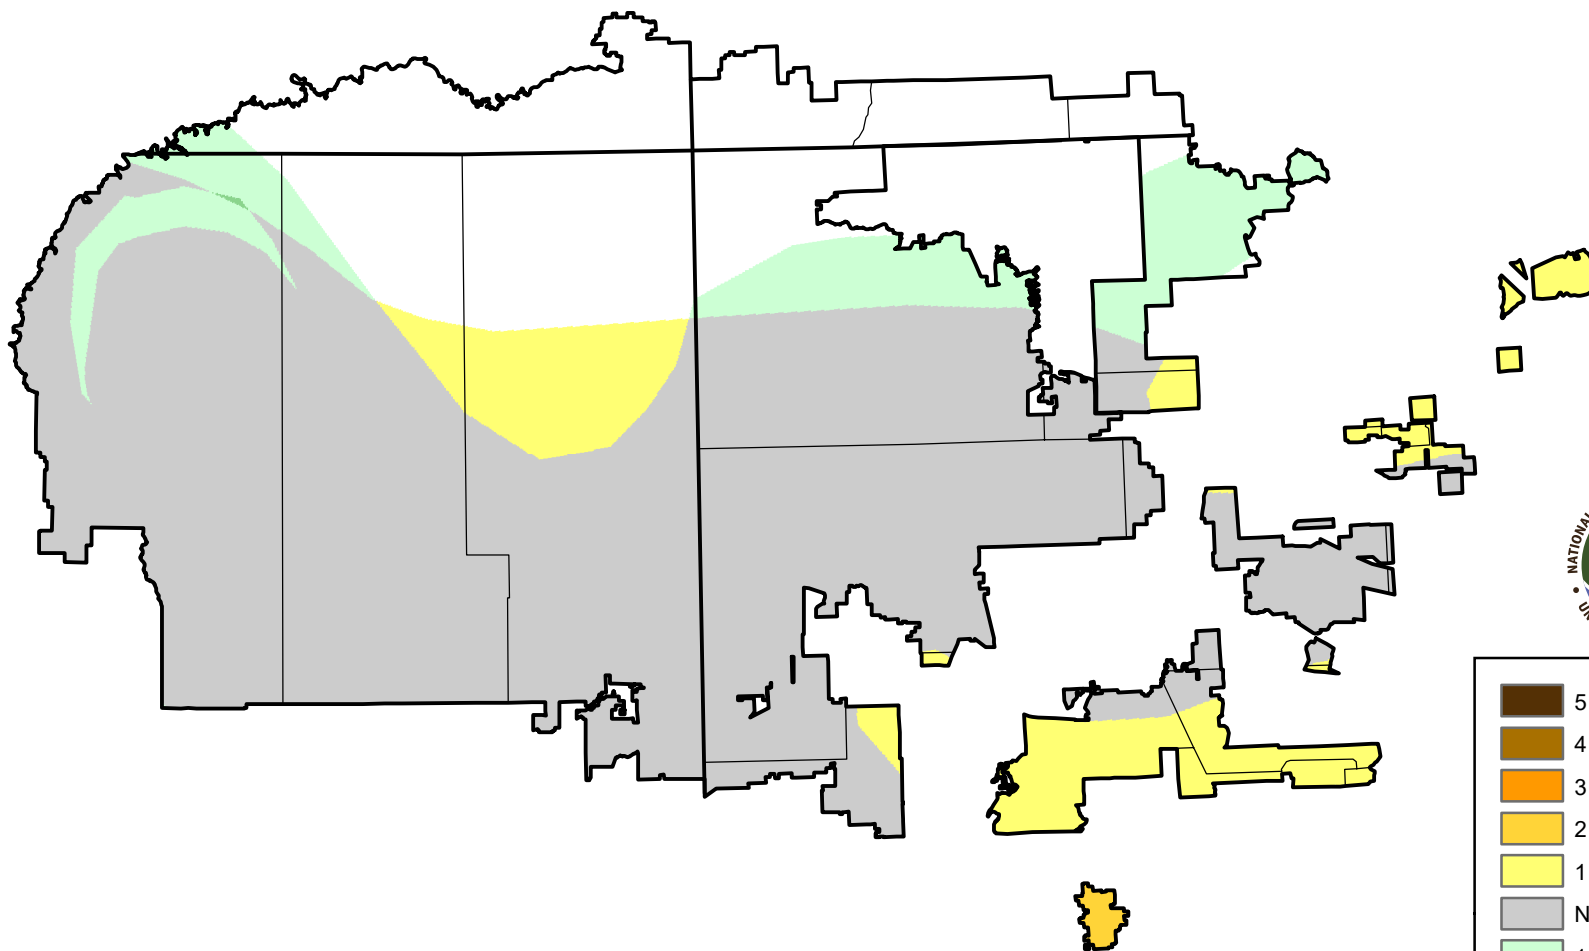

U.S. Drought Monitor Class Change - 4 Corners

8 Week

January 18, 2011
compared to
November 25, 2010

droughtmonitor.unl.edu

- | | |
|---|---------------------|
|  | 5 Class Degradation |
|  | 4 Class Degradation |
|  | 3 Class Degradation |
|  | 2 Class Degradation |
|  | 1 Class Degradation |
|  | No Change |
|  | 1 Class Improvement |
|  | 2 Class Improvement |
|  | 3 Class Improvement |
|  | 4 Class Improvement |
|  | 5 Class Improvement |