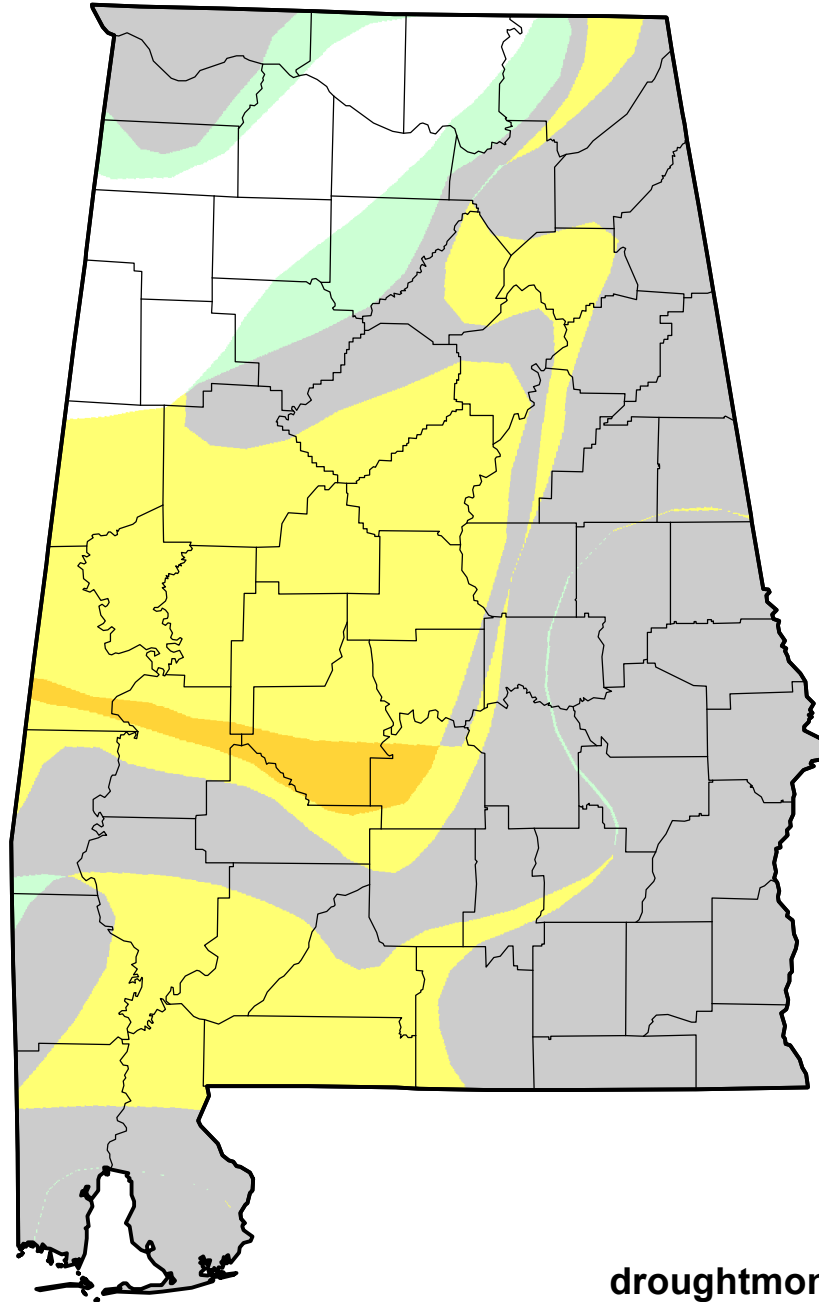

U.S. Drought Monitor Class Change - Alabama

4 Week

January 18, 2011
compared to
December 23, 2010

droughtmonitor.unl.edu

-  5 Class Degradation
-  4 Class Degradation
-  3 Class Degradation
-  2 Class Degradation
-  1 Class Degradation
-  No Change
-  1 Class Improvement
-  2 Class Improvement
-  3 Class Improvement
-  4 Class Improvement
-  5 Class Improvement