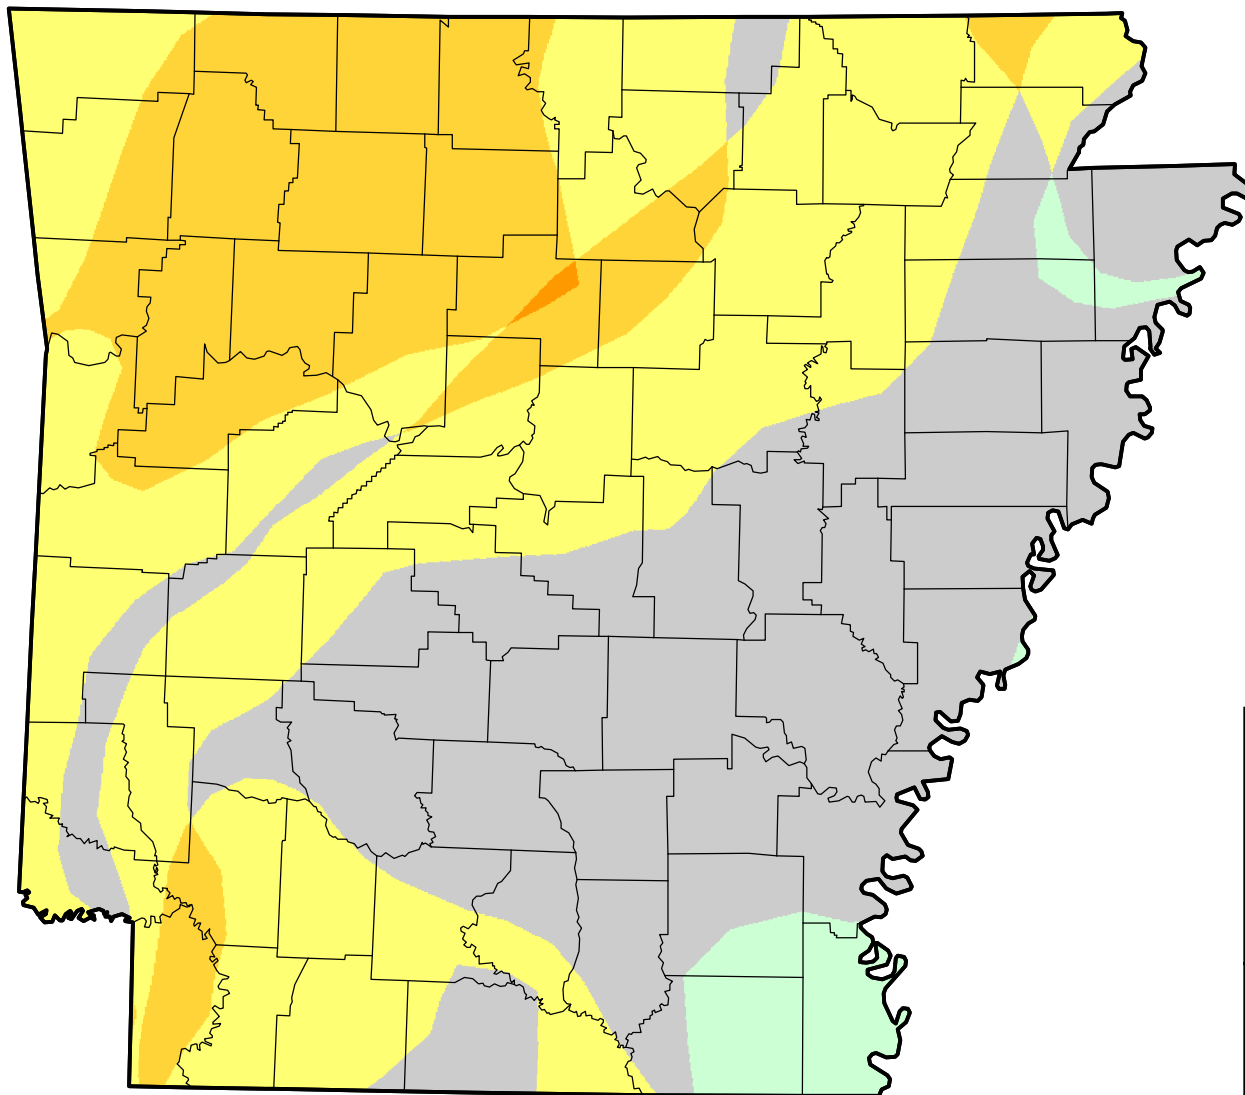

# U.S. Drought Monitor Class Change - Arkansas

## 13 Week

January 18, 2011  
compared to  
October 21, 2010

[droughtmonitor.unl.edu](http://droughtmonitor.unl.edu)

-  5 Class Degradation
-  4 Class Degradation
-  3 Class Degradation
-  2 Class Degradation
-  1 Class Degradation
-  No Change
-  1 Class Improvement
-  2 Class Improvement
-  3 Class Improvement
-  4 Class Improvement
-  5 Class Improvement