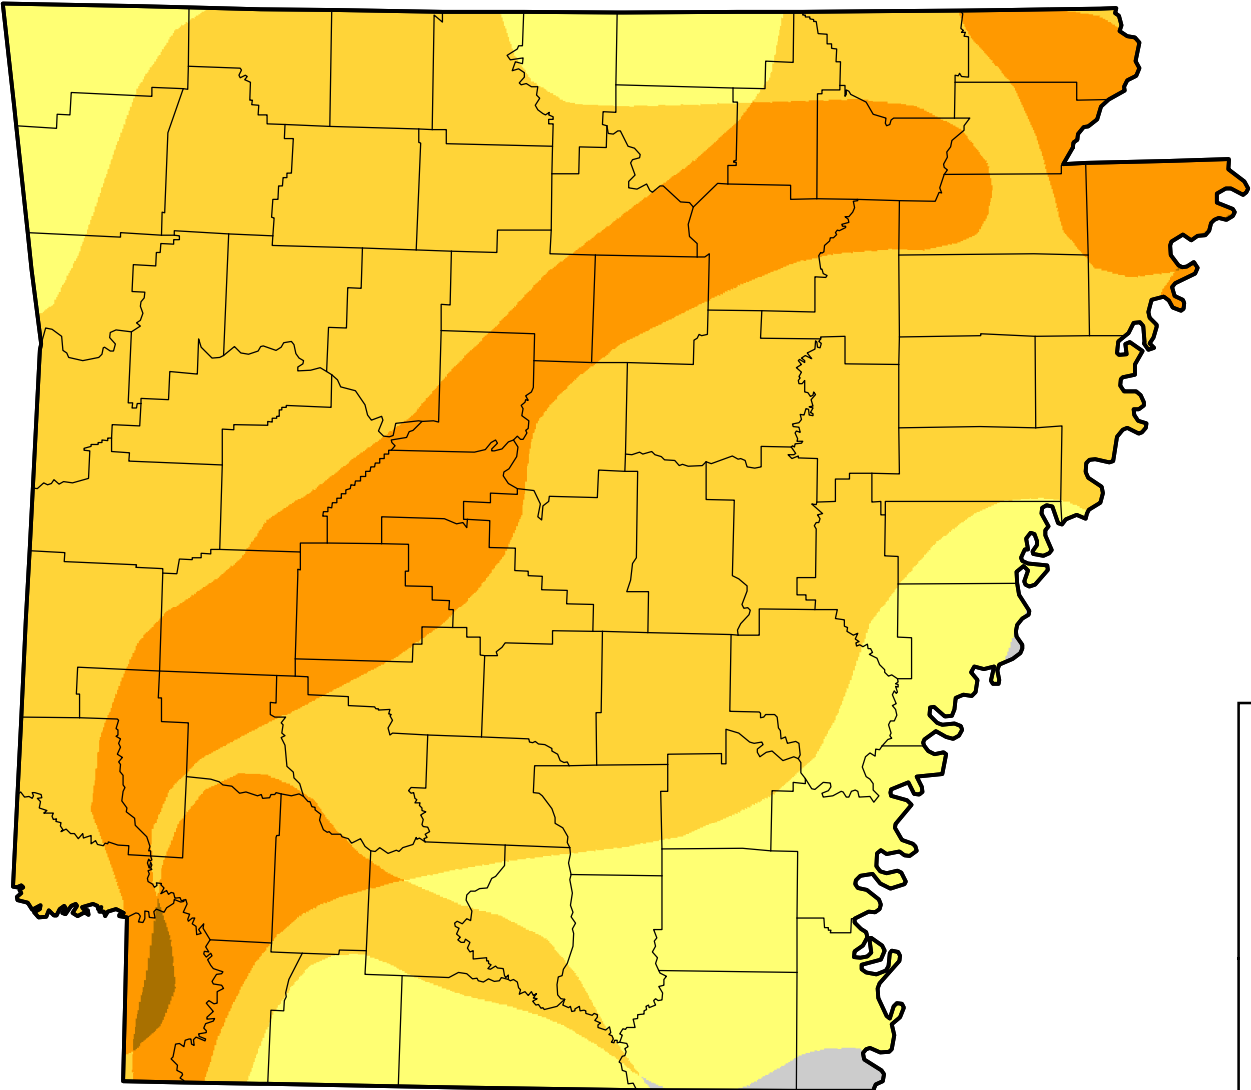

U.S. Drought Monitor Class Change - Arkansas

26 Week

January 18, 2011
compared to
July 22, 2010

droughtmonitor.unl.edu

- 5 Class Degradation
- 4 Class Degradation
- 3 Class Degradation
- 2 Class Degradation
- 1 Class Degradation
- No Change
- 1 Class Improvement
- 2 Class Improvement
- 3 Class Improvement
- 4 Class Improvement
- 5 Class Improvement